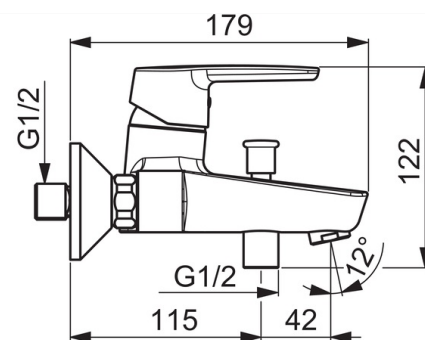

EAN: 6414150078156

www.oras.com/en/products/oras/product/3940Y

Bath and shower faucet with eccentric unions, 150cc and cover plates are included. There are also in-built limitation options for water temperature and maximum flow-rate.

- Bathroom, Shower
- Single-lever
- Wall mounted
- Chrome
- Fixed spout
- Standard aerator
- Single operating lever/handle, Hot/Cold symbols
- Pull operated diverter
- Limitation option for maximum temperature and flow-rate
- Non-return valve(s), $\varnothing$ 35 mm ceramic cartridge for flow and temperature control
- Eccentric coupling(s), Cover plate(s)

Technical data

Flow properties

Flow-rate at 300 kPa	0.33 l/s
Pressure loss with flow (0.2 l/s)	165 kPa
Pressure loss with flow (0.3 l/s)	300 kPa

Technical properties

Hot water supply	max. +80°C
Working pressure	50 - 1000 kPa
Installation width	cc150 mm

Regulations

EN standard	EN 817
Noise class	II (ISO 3822) Oras lab.

Type approvals

KIWA SE	1446