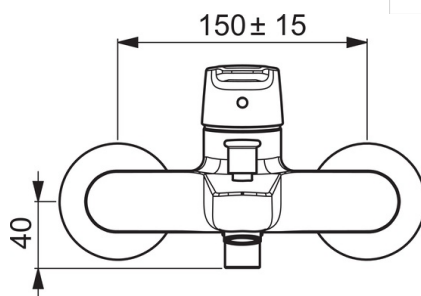

EAN: 6414150078156

www.oras.com/en/products/oras/product/3940Y

Bath and shower faucet with eccentric unions, 150cc and cover plates are included. There are also in-built limitation options for water temperature and maximum flow-rate.

- Bathroom, Shower
- Single-lever
- Wall mounted
- Chrome
- Fixed spout
- Standard aerator
- Single operating lever/handle, Hot/Cold symbols
- Pull operated diverter
- Limitation option for maximum temperature and flow-rate
- Non-return valve(s), $\varnothing$ 35 mm ceramic cartridge for flow and temperature control
- Eccentric coupling(s), Cover plate(s)

Technical data

Flow properties

Flow-rate at 300 kPa	0.33 l/s
Pressure loss with flow (0.2 l/s)	165 kPa
Pressure loss with flow (0.3 l/s)	300 kPa

Technical properties

Hot water supply	max. +80°C
Working pressure	50 - 1000 kPa
Installation width	cc150 mm

Regulations

EN standard	EN 817
Noise class	II (ISO 3822) Oras lab.

Type approvals

KIWA SE	1446