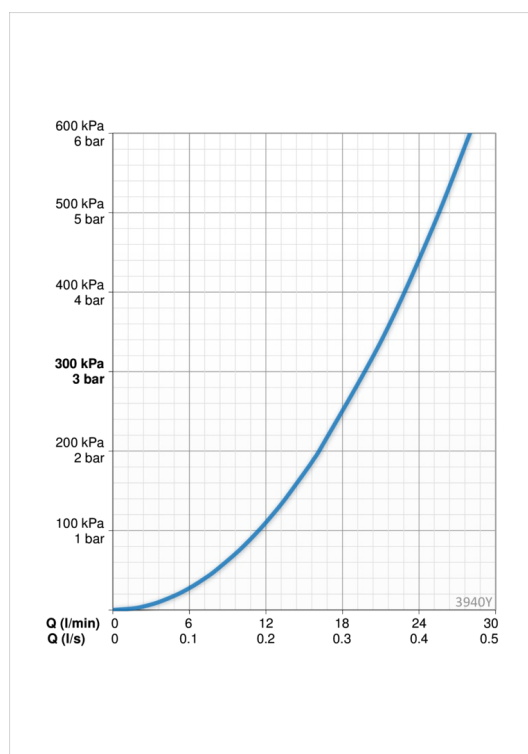

EAN: 6414150078156

www.oras.com/en/products/oras/product/3940Y

Bath and shower faucet with eccentric unions, 150cc and cover plates are included. There are also in-built limitation options for water temperature and maximum flow-rate.

- Bathroom, Shower
- Single-lever
- Wall mounted
- Chrome
- Fixed spout
- Standard aerator
- Single operating lever/handle, Hot/Cold symbols
- Pull operated diverter
- Limitation option for maximum temperature and flow-rate
- Non-return valve(s), $\varnothing$ 35 mm ceramic cartridge for flow and temperature control
- Eccentric coupling(s), Cover plate(s)

Technical data

Flow properties

Flow-rate at 300 kPa	0.33 l/s
Pressure loss with flow (0.2 l/s)	165 kPa
Pressure loss with flow (0.3 l/s)	300 kPa

Technical properties

Hot water supply	max. +80°C
Working pressure	50 - 1000 kPa
Installation width	cc150 mm

Regulations

EN standard	EN 817
Noise class	II (ISO 3822) Oras lab.

Type approvals

KIWA SE	1446