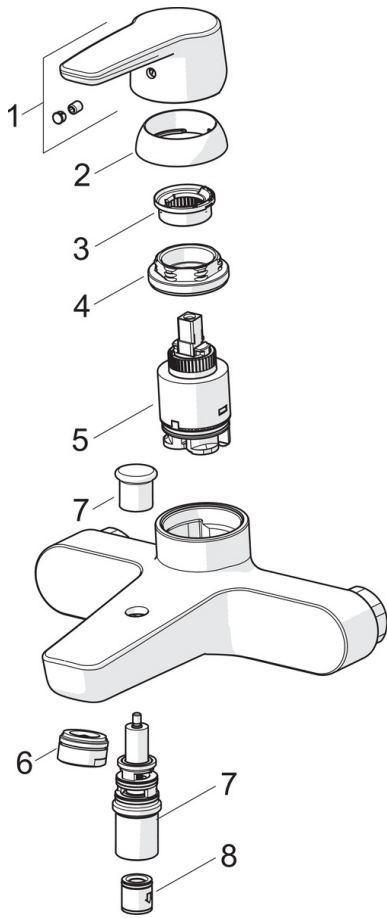

- Bathroom, Shower
- Single-lever
- Wall mounted
- Chrome
- Fixed spout
- Standard aerator
- Single operating lever/handle, Hot/Cold symbols
- Pull operated diverter
- Limitation option for maximum temperature and flow-rate
- Non-return valve(s),  $\varnothing$  35 mm ceramic cartridge for flow and temperature control
- Eccentric coupling(s), Cover plate(s)

### Technical properties

Hot water supply	<b>max. +80°C</b>
Working pressure	<b>50 - 1000 kPa</b>
Installation width	<b>cc150 mm</b>

### SP3940

	<b>Name</b>	<b>Code</b>
01	Lever	1000801V
02	Covering cap	601967V
03	Temperature adjustment limiter	601973V
04	Tightening nut, M40x1, SW30	601968V
05	Cartridge	601969V
06	Aerator, M24x1 D	602104V
07	Diverter	602103V
08	Non-return valve	601989V