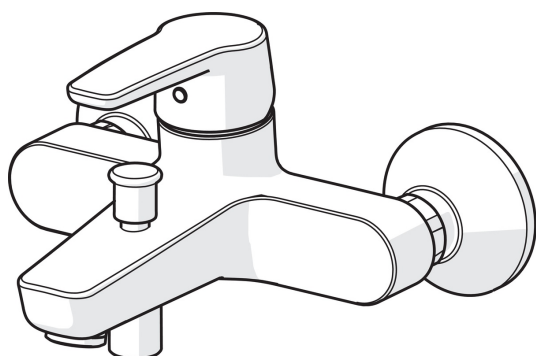

EAN: 6414150078156

www.oras.com/en/products/oras/product/3940Y

Bath and shower faucet with eccentric unions, 150cc and cover plates are included. There are also in-built limitation options for water temperature and maximum flow-rate.

- Bathroom, Shower
- Single-lever
- Wall mounted
- Chrome
- Fixed spout
- Standard aerator
- Single operating lever/handle, Hot/Cold symbols
- Pull operated diverter
- Limitation option for maximum temperature and flow-rate
- Non-return valve(s), $\varnothing$ 35 mm ceramic cartridge for flow and temperature control
- Eccentric coupling(s), Cover plate(s)

Technical data

Flow properties

Flow-rate at 300 kPa	0.33 l/s
Pressure loss with flow (0.2 l/s)	165 kPa
Pressure loss with flow (0.3 l/s)	300 kPa

Technical properties

Hot water supply	max. +80°C
Working pressure	50 - 1000 kPa
Installation width	cc150 mm

Regulations

EN standard	EN 817
Noise class	II (ISO 3822) Oras lab.

Type approvals

KIWA SE	1446