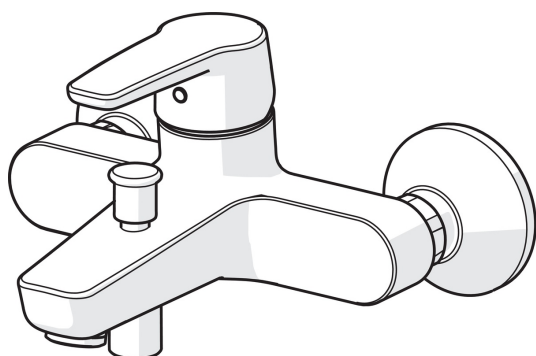

Bath and shower faucet with eccentric unions, 150cc and cover plates are included. There are also in-built limitation options for water temperature and maximum flow-rate.

- Badekar & dusj
- Ettgreps
- Veggmontert
- Forkrommet
- Fast tut
- CASCADE® - stråle
- Ettgrepshendel, Varmt/kaldt symbol
- Pull omkaster
- Temperatur- og mengdebegrenser
- ø 35 mm kassett
- Eksenterkuplinger, Dekkplate(r)

Teknisk data

Flow attributter

Vannmengde ved 300 kPa	0.33 l/s
Trykktap (0.2 l/s)	165 kPa
Trykktap (0.3 l/s)	300 kPa

Tekniske egenskaper

Varmtvannsforsyning	max. +80°C
Arbeidstrykk	50 - 1000 kPa
Installasjons bredde	cc150 mm

Bestemmelser

EN Standard	EN 817
Støyklasse	II (ISO 3822) Oras lab.

Godkjenninger og Erklæringer

KIWA SE	1446