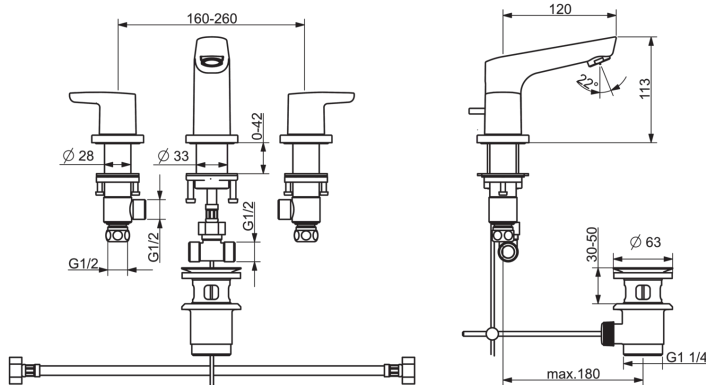

EAN: 6414150081088

www.oras.com/en/products/oras/product/3941

Widespread two handle washbasin faucet. With fixed spout and pop-up waste, incl. rough in set.

- Bathroom
- Two-grip
- Deck mounted
- Chrome
- Fixed spout
- HONEYCOMB® - improved lime protection
- Two operating levers/handles
- Pop-up waste with draw-rod

Technical data

Flow properties

Flow-rate at 300 kPa (with flow controller) **0.1 l/s**

Technical properties

Hot water supply **max. +80°C**
 Working pressure **50 - 1000 kPa**
 Projection **103 mm**

Regulations

EN standard **EN 200**

Spare parts

SP3941

	Name	Code
01	Flexible pipe, L=430, G1/2xG1/2	1000155/2
02	O-ring, 13X2	602627/10
03	Aerator, M24x1, 6 l/min	601974V
04	Fixing set	602629V
05	Flexible pipe, L=160, G1/2-M10x1	1000136V
06	Pop-up operating rod	602634V
07	Handle	602638V
08	Handle	602639V
09	Tightening nut, d35,5 x M24 x 1	602630V
10	Headpart, G1/2, SW17	602631V
11	Adapter White	602632V
12	Fixing set	602626V
13	Headpart, G1/2	602633V