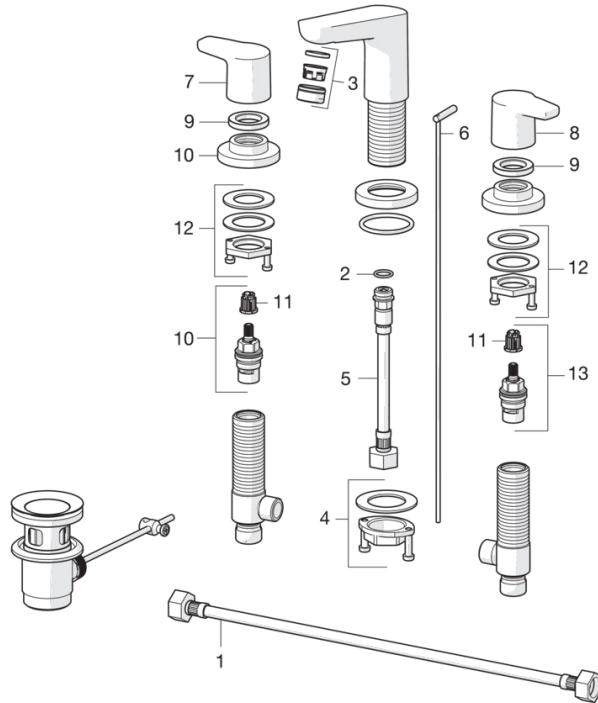

EAN: 6414150081088

www.oras.com/en/products/oras/product/3941

Widespread two handle washbasin faucet. With fixed spout and pop-up waste, incl. rough in set.

- Bathroom
- Two-grip
- Deck mounted
- Chrome
- Fixed spout
- HONEYCOMB® - improved lime protection
- Two operating levers/handles
- Pop-up waste with draw-rod

Technical data

Flow properties

Flow-rate at 300 kPa (with flow controller) **0.1 l/s**

Technical properties

Hot water supply **max. +80°C**
 Working pressure **50 - 1000 kPa**
 Projection **103 mm**

Regulations

EN standard **EN 200**

Spare parts

SP3941

	Name	Code
01	Flexible pipe, L=430, G1/2xG1/2	1000155/2
02	O-ring, 13X2	602627/10
03	Aerator, M24x1, 6 l/min	601974V
04	Fixing set	602629V
05	Flexible pipe, L=160, G1/2-M10x1	1000136V
06	Pop-up operating rod	602634V
07	Handle	602638V
08	Handle	602639V
09	Tightening nut, d35,5 x M24 x 1	602630V
10	Headpart, G1/2, SW17	602631V
11	Adapter White	602632V
12	Fixing set	602626V
13	Headpart, G1/2	602633V