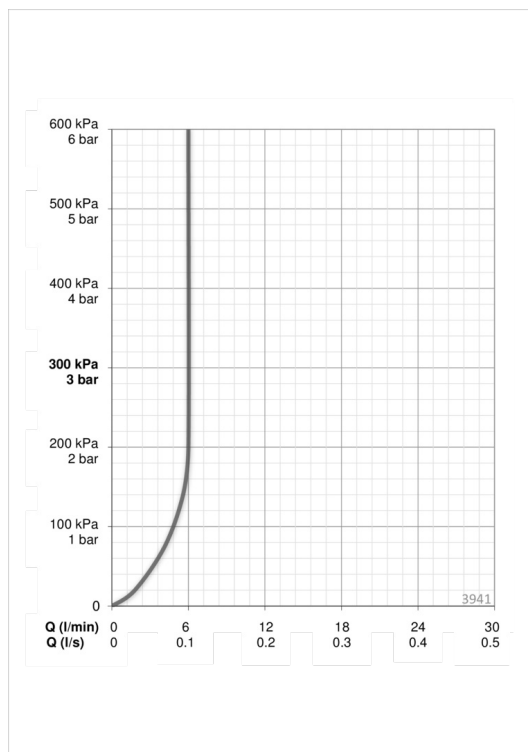

EAN: 6414150081088

www.oras.com/en/products/oras/product/3941

Widespread two handle washbasin faucet. With fixed spout and pop-up waste, incl. rough in set.

- Bathroom
- Two-grip
- Deck mounted
- Chrome
- Fixed spout
- HONEYCOMB® - improved lime protection
- Two operating levers/handles
- Pop-up waste with draw-rod

Technical data

Flow properties

Flow-rate at 300 kPa (with flow controller) **0.1 l/s**

Technical properties

Hot water supply **max. +80°C**
 Working pressure **50 - 1000 kPa**
 Projection **103 mm**

Regulations

EN standard **EN 200**

Spare parts

SP3941

	Name	Code
01	Flexible pipe, L=430, G1/2xG1/2	1000155/2
02	O-ring, 13X2	602627/10
03	Aerator, M24x1, 6 l/min	601974V
04	Fixing set	602629V
05	Flexible pipe, L=160, G1/2-M10x1	1000136V
06	Pop-up operating rod	602634V
07	Handle	602638V
08	Handle	602639V
09	Tightening nut, d35,5 x M24 x 1	602630V
10	Headpart, G1/2, SW17	602631V
11	Adapter White	602632V
12	Fixing set	602626V
13	Headpart, G1/2	602633V