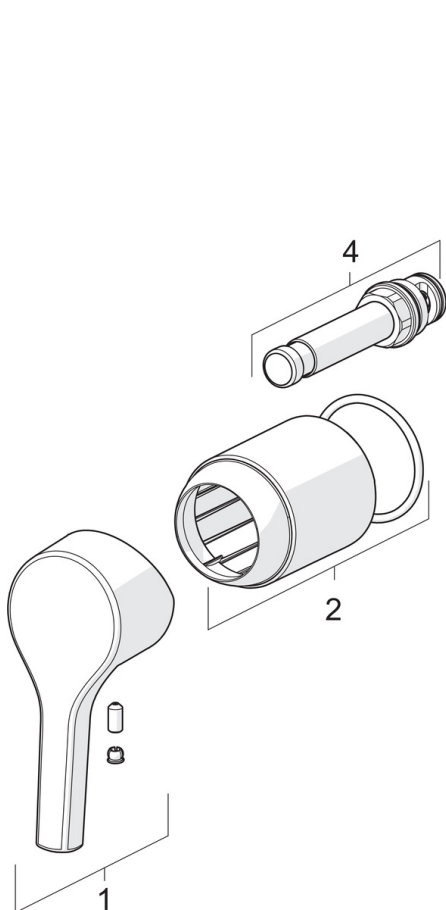

EAN: 6414150089183
static.oras.com/3986H

Oras Saga Style concealed shower faucet, cover part for installation unit 2327, rectangular 130/90mm There are also in-built limitation options for water temperature and maximum flow-rate.

- Bathtub & Shower
- Single-lever, Trim Kit
- Concealed wall mounting
- Chrome
- Single operating lever/handle, Hot/Cold symbols
- Push operated diverter
- Squarewallrosette

Technical data

Flow properties

Flow-rate at 300 kPa **0.32 / 0.22 l/s**

Technical properties

Hot water supply **max. +80°C**
 Working pressure **50 - 1000 kPa**
 Material **Brass**

Regulations

EN standard **EN 817**
 Noise class **II(ISO 3822)**

Spare parts

SP3986H

	Name	Code
01	Lever	1005671V
02	Covering cap	601990V
03	Cover plate, 110x130 mm	1001011V
04	Diverter	1003582V