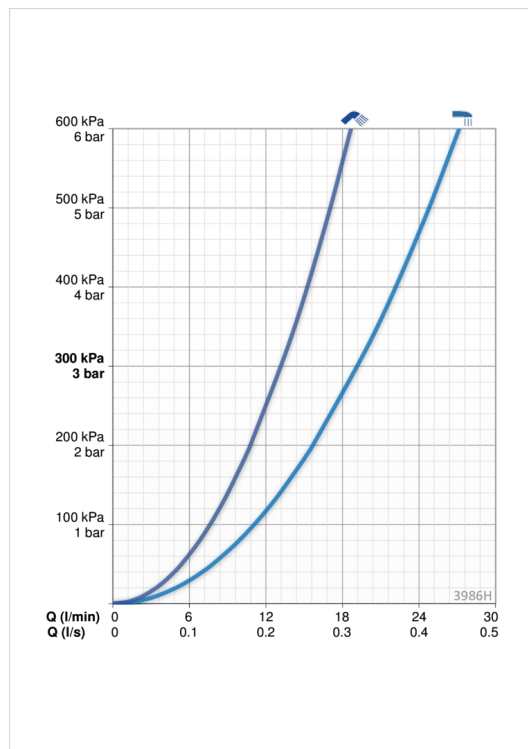

EAN: 6414150089183
static.oras.com/3986H

Oras Saga Style concealed shower faucet, cover part for installation unit 2327, rectangular 130/90mm There are also in-built limitation options for water temperature and maximum flow-rate.

- Bathtub & Shower
- Single-lever, Trim Kit
- Concealed wall mounting
- Chrome
- Single operating lever/handle, Hot/Cold symbols
- Push operated diverter
- Squarewallrosette

Technical data

Flow properties

Flow-rate at 300 kPa **0.32 / 0.22 l/s**

Technical properties

Hot water supply **max. +80°C**
 Working pressure **50 - 1000 kPa**
 Material **Brass**

Regulations

EN standard **EN 817**
 Noise class **II(ISO 3822)**