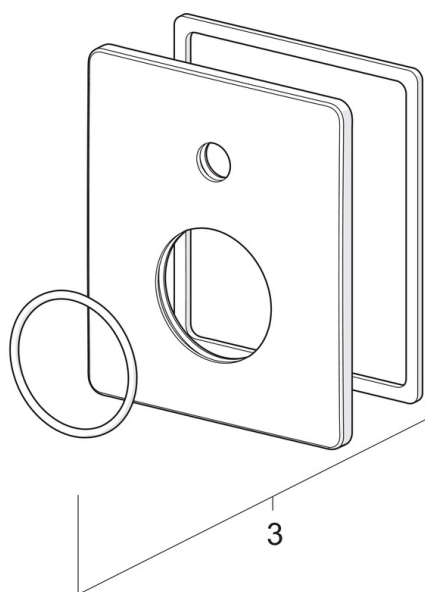

EAN: 6414150089183
static.oras.com/3986H

Oras Saga Style concealed shower faucet, cover part for installation unit 2327, rectangular 130/90mm There are also in-built limitation options for water temperature and maximum flow-rate.

- Bathtub & Shower
- Single-lever, Trim Kit
- Concealed wall mounting
- Chrome
- Single operating lever/handle, Hot/Cold symbols
- Push operated diverter
- Squarewallrosette

Technical data

Flow properties

Spare parts

SP3986H

	Name	Code
01	Lever	1005671V
02	Covering cap	601990V
03	Cover plate, 110x130 mm	1001011V
04	Diverter	1003582V