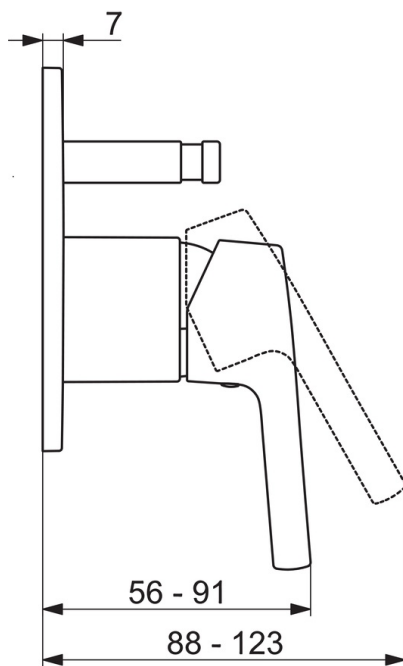

EAN: 6414150089183
static.oras.com/3986H

Oras Saga Style concealed shower faucet, cover part for installation unit 2327, rectangular 130/90mm There are also in-built limitation options for water temperature and maximum flow-rate.

- Bathtub & Shower
- Single-lever, Trim Kit
- Concealed wall mounting
- Chrome
- Single operating lever/handle, Hot/Cold symbols
- Push operated diverter
- Squarewallrosette

Technical data

Flow properties

Flow-rate at 300 kPa **0.32 / 0.22 l/s**

Technical properties

Hot water supply **max. +80°C**
 Working pressure **50 - 1000 kPa**
 Material **Brass**

Regulations

EN standard **EN 817**
 Noise class **II(ISO 3822)**

Spare parts

SP3986H

	Name	Code
01	Lever	1005671V
02	Covering cap	601990V
03	Cover plate, 110x130 mm	1001011V
04	Diverter	1003582V