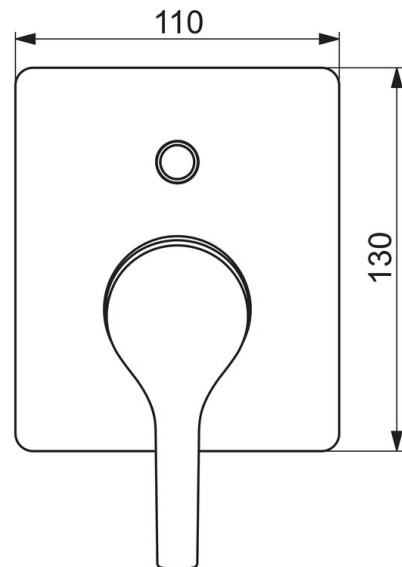

EAN: 6414150089183
static.oras.com/3986H

Oras Saga Style concealed shower faucet, cover part for installation unit 2327, rectangular 130/90mm There are also in-built limitation options for water temperature and maximum flow-rate.

- Bathtub & Shower
- Single-lever, Trim Kit
- Concealed wall mounting
- Chrome
- Single operating lever/handle, Hot/Cold symbols
- Push operated diverter
- Squarewallrosette

Technical data

Flow properties

Flow-rate at 300 kPa **0.32 / 0.22 l/s**

Technical properties

Hot water supply **max. +80°C**
 Working pressure **50 - 1000 kPa**
 Material **Brass**

Regulations

EN standard **EN 817**
 Noise class **II(ISO 3822)**

Spare parts

SP3986H

	Name	Code
01	Lever	1005671V
02	Covering cap	601990V
03	Cover plate, 110x130 mm	1001011V
04	Diverter	1003582V