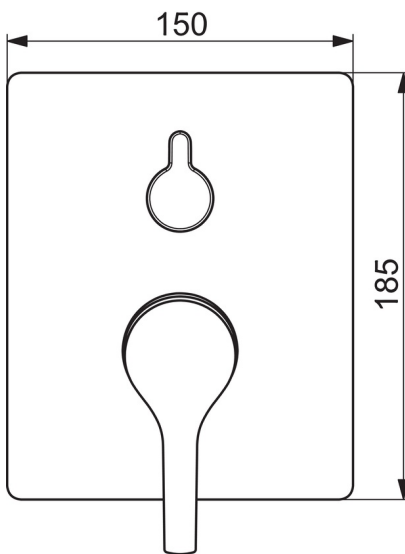

EAN: 6414150088780
static.oras.com/3988H

- Bath tub & Shower
- Single-lever, Trim Kit
- Concealed wall mounting
- Chrome
- Single operating lever/handle, Hot/Cold symbols
- Turn operated diverter
- Limitation option for maximum temperature and flow-rate
- \varnothing 35 mm ceramic cartridge for flow and temperature control
- Squarewallrosette

Technical data

Flow properties

Flow-rate at 300 kPa **0.32 / 0.22 l/s**

Technical properties

Hot water supply **max. +80°C**
 Working pressure **50 - 1000 kPa**
 Material **Brass**

Regulations

EN standard **EN 817**
 Noise class **II (ISO 3822)**

Spare parts

SP3988

Name	Code
01 Functional unit, 3.5 Discontinued	602661V
02 Cartridge, 3.5 Classic	601969V
03 Screw sleeve, M38x1 Discontinued	602657V
04 Temperature adjustment limiter	601973V
05 O-ring, 23.47x2.62	602649V
06 Diverter and cartridge	198282V
07 Cover flange Discontinued	602662V
08 Fixing part Discontinued	602655V
09 Screw, M4.5x80 Discontinued	602652V
10 Diverter knob Discontinued	602014V
11 Covering cap	601990V
12 Screw, M5x8, SW2.5 Discontinued	602659V
13 Symbol plug Grey Discontinued	602660V
14 Installation kit	602646V
15 Lever	1000801V
15 Lever	1005671V
N.I. Adapter	602643V
N.I. Raising kit, 15 mm	602642V