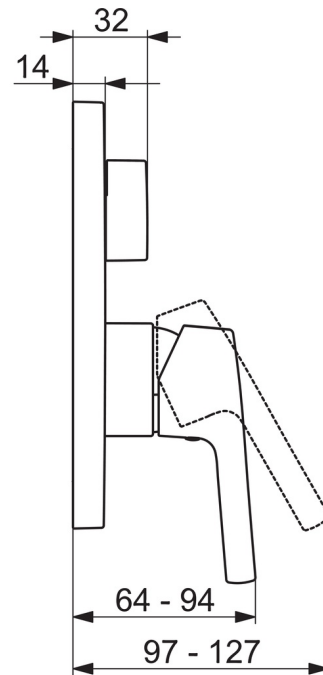

EAN: 6414150088780
static.oras.com/3988H

- Bath tub & Shower
- Single-lever, Trim Kit
- Concealed wall mounting
- Chrome
- Single operating lever/handle, Hot/Cold symbols
- Turn operated diverter
- Limitation option for maximum temperature and flow-rate
- \varnothing 35 mm ceramic cartridge for flow and temperature control
- Squarewallrosette

Technical data

Flow properties

Flow-rate at 300 kPa **0.32 / 0.22 l/s**

Technical properties

Hot water supply **max. +80°C**
 Working pressure **50 - 1000 kPa**
 Material **Brass**

Regulations

EN standard **EN 817**
 Noise class **II (ISO 3822)**

Spare parts

SP3988

Name	Code
01 Functional unit, 3.5 Discontinued	602661V
02 Cartridge, 3.5 Classic	601969V
03 Screw sleeve, M38x1 Discontinued	602657V
04 Temperature adjustment limiter	601973V
05 O-ring, 23.47x2.62	602649V
06 Diverter and cartridge	198282V
07 Cover flange Discontinued	602662V
08 Fixing part Discontinued	602655V
09 Screw, M4.5x80 Discontinued	602652V
10 Diverter knob Discontinued	602014V
11 Covering cap	601990V
12 Screw, M5x8, SW2.5 Discontinued	602659V
13 Symbol plug Grey Discontinued	602660V
14 Installation kit	602646V
15 Lever	1000801V
15 Lever	1005671V
N.I. Adapter	602643V
N.I. Raising kit, 15 mm	602642V