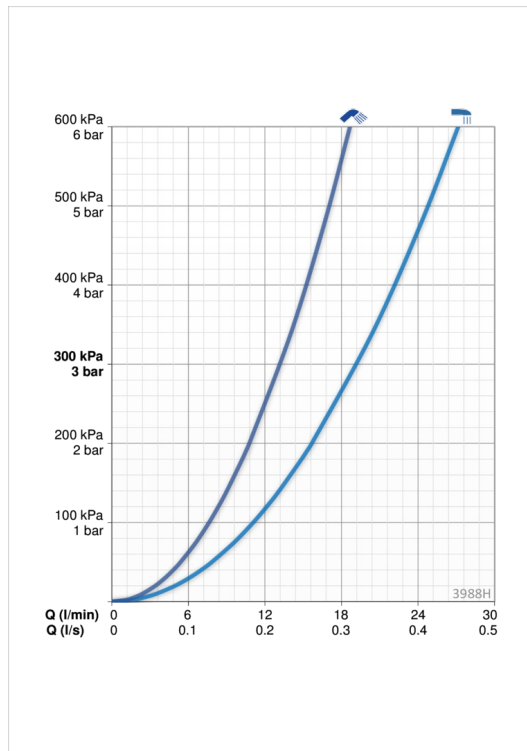

EAN: 6414150088780
static.oras.com/3988H

- Bath tub & Shower
- Single-lever, Trim Kit
- Concealed wall mounting
- Chrome
- Single operating lever/handle, Hot/Cold symbols
- Turn operated diverter
- Limitation option for maximum temperature and flow-rate
- \varnothing 35 mm ceramic cartridge for flow and temperature control
- Squarewallrosette

Technical data

Flow properties

Flow-rate at 300 kPa **0.32 / 0.22 l/s**

Technical properties

Hot water supply **max. +80°C**
 Working pressure **50 - 1000 kPa**
 Material **Brass**

Regulations

EN standard **EN 817**
 Noise class **II (ISO 3822)**