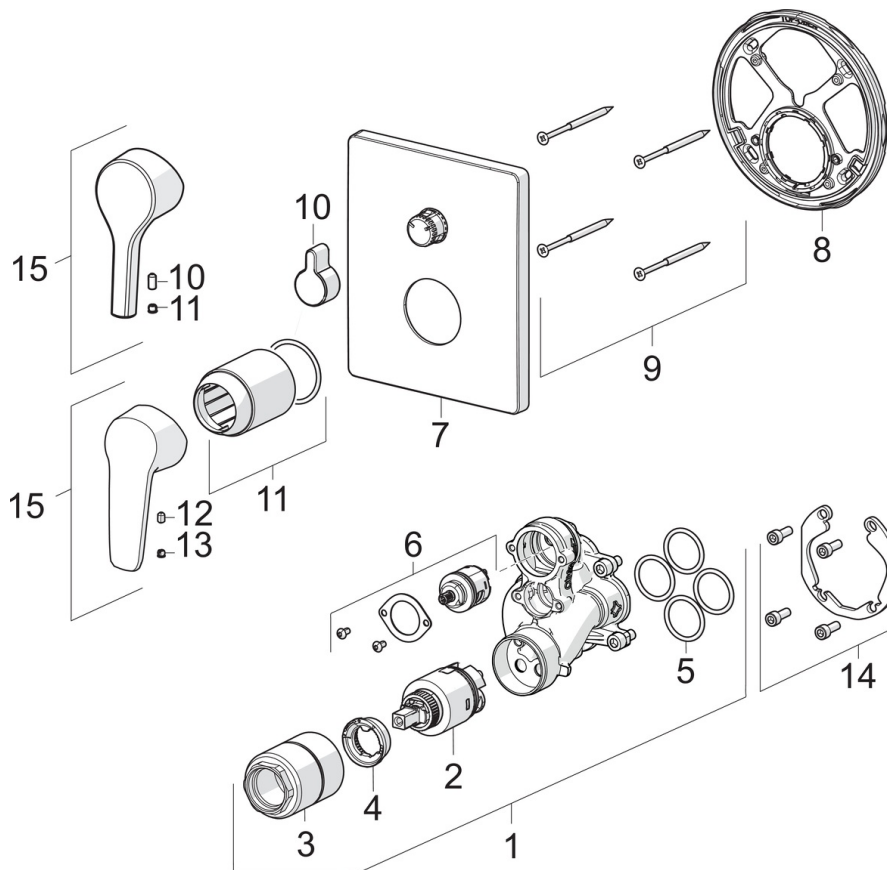

EAN: 6414150088780
static.oras.com/3988H

- Bath tub & Shower
- Single-lever, Trim Kit
- Concealed wall mounting
- Chrome
- Single operating lever/handle, Hot/Cold symbols
- Turn operated diverter
- Limitation option for maximum temperature and flow-rate
- \varnothing 35 mm ceramic cartridge for flow and temperature control
- Squarewallrosette

Technical data

Flow properties

Flow-rate at 300 kPa **0.32 / 0.22 l/s**

Technical properties

Hot water supply **max. +80°C**
 Working pressure **50 - 1000 kPa**
 Material **Brass**

Regulations

EN standard **EN 817**
 Noise class **II (ISO 3822)**

Spare parts

SP3988

Name	Code
01 Functional unit, 3.5 Discontinued	602661V
02 Cartridge, 3.5 Classic	601969V
03 Screw sleeve, M38x1 Discontinued	602657V
04 Temperature adjustment limiter	601973V
05 O-ring, 23.47x2.62	602649V
06 Diverter and cartridge	198282V
07 Cover flange Discontinued	602662V
08 Fixing part Discontinued	602655V
09 Screw, M4.5x80 Discontinued	602652V
10 Diverter knob Discontinued	602014V
11 Covering cap	601990V
12 Screw, M5x8, SW2.5 Discontinued	602659V
13 Symbol plug Grey Discontinued	602660V
14 Installation kit	602646V
15 Lever	1000801V
15 Lever	1005671V
N.I. Adapter	602643V
N.I. Raising kit, 15 mm	602642V