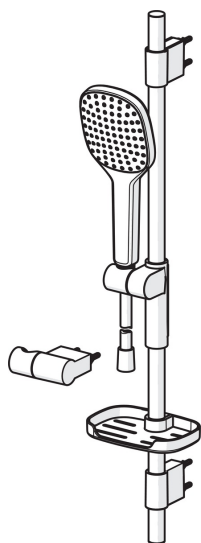

EAN: 6414150080494
static.oras.com/431

Oras Hydractiva Style shower set including 1-spray hand shower, adjustable max 740 mm shower rail, soap tray, wall bracket and a 1750 mm shower hose. Hand shower with Sensitive spray (large & gently). With limescale protection technology. Max. flow rate 15 l/min (3 bar), white spray face, shower head size 110 mm x 120 mm.

- Shower solutions
- Wall mounted
- Chrome
- Hand shower, Shower rail, Adjustable shower rail bracket, Soap dish, Shower holder, Shower hose (1750 mm), Anti limescale technology (easy to clean), Twist guard for shower hose
- Sensitive

Technical data

Flow properties

Flow-rate at 300 kPa (with flow controller) **0.25 l/s**

Technical properties

Hot water supply **max. +65°C**
 Working pressure **50 - 500 kPa**
 Connection size **G1/2**
 Length / Height **720 mm**
 Material **Composite**

Regulations

EN standard **EN 1112, EN 1113**

Spare parts

SP390

	Name	Code
01	Slide for shower rail	600378V
02	Wall bracket	600356V