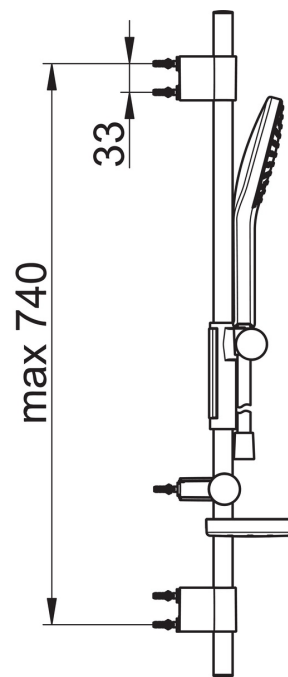

EAN: 6414150080494
static.oras.com/431

Oras Hydractiva Style shower set including 1-spray hand shower, adjustable max 740 mm shower rail, soap tray, wall bracket and a 1750 mm shower hose. Hand shower with Sensitive spray (large & gently). With limescale protection technology. Max. flow rate 15 l/min (3 bar), white spray face, shower head size 110 mm x 120 mm.

- Shower solutions
- Wall mounted
- Chrome
- Hand shower, Shower rail, Adjustable shower rail bracket, Soap dish, Shower holder, Shower hose (1750 mm), Anti limescale technology (easy to clean), Twist guard for shower hose
- Sensitive

Technical data

Flow properties

Flow-rate at 300 kPa (with flow controller) **0.25 l/s**

Technical properties

Hot water supply **max. +65°C**
 Working pressure **50 - 500 kPa**
 Connection size **G1/2**
 Length / Height **720 mm**
 Material **Composite**

Regulations

EN standard **EN 1112, EN 1113**

Spare parts

SP390

	Name	Code
01	Slide for shower rail	600378V
02	Wall bracket	600356V