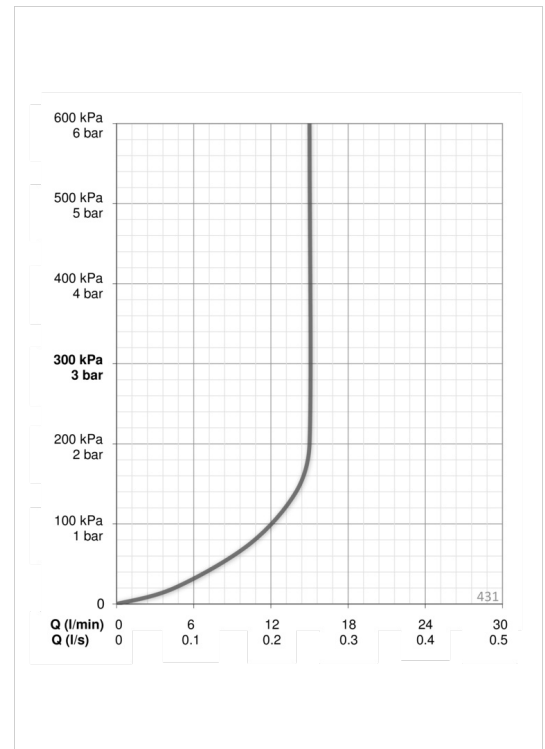

Regulations

EN standard **EN 1112, EN 1113**