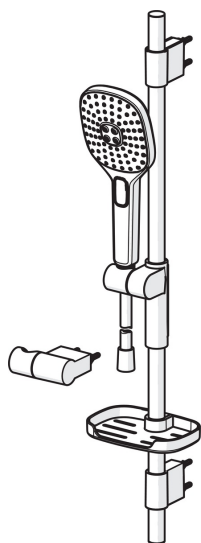

EAN: 6414150080500
static.oras.com/433

Oras Hydractiva Style shower set including hand shower, adjustable max 740 mm shower rail, soap tray, wall bracket and 1750 mm shower hose. Hand shower with 3 spray modes: Sensitive (large & gently), Intense (powerful) and Pulse (massage). With limescale protection technology. Max. flow rate 15 l/min (3 bar). white spray face, shower head size 110 mm x 120 mm.

- Shower solutions
- Wall mounted
- Chrome
- Hand shower, Shower rail, Adjustable shower rail bracket, Soap dish, Shower holder, Shower hose (1750 mm), Anti limescale technology (easy to clean), Twist guard for shower hose
- Pulsating, Intense, Sensitive

Technical data

Flow properties

Flow-rate at 300 kPa (with flow controller) **0.25 l/s**

Technical properties

Hot water supply **max. +65°C**
 Working pressure **50 - 500 kPa**
 Connection size **G1/2**
 Length / Height **720 mm**
 Material **Composite**

Regulations

EN standard **EN 1112, EN 1113**

Spare parts

SP390

	Name	Code
01	Slide for shower rail	600378V
02	Wall bracket	600356V