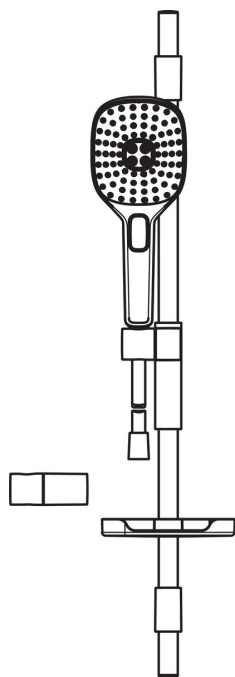

EAN: 6414150080500
static.oras.com/433

Oras Hydractiva Style shower set including hand shower, adjustable max 740 mm shower rail, soap tray, wall bracket and 1750 mm shower hose. Hand shower with 3 spray modes: Sensitive (large & gently), Intense (powerful) and Pulse (massage). With limescale protection technology. Max. flow rate 15 l/min (3 bar). white spray face, shower head size 110 mm x 120 mm.

- Shower solutions
- Wall mounted
- Chrome
- Hand shower, Shower rail, Adjustable shower rail bracket, Soap dish, Shower holder, Shower hose (1750 mm), Anti limescale technology (easy to clean), Twist guard for shower hose
- Pulsating, Intense, Sensitive

Technical data

Flow properties

Flow-rate at 300 kPa (with flow controller) **0.25 l/s**

Technical properties

Hot water supply **max. +65°C**
 Working pressure **50 - 500 kPa**
 Connection size **G1/2**
 Length / Height **720 mm**
 Material **Composite**

Regulations

EN standard **EN 1112, EN 1113**

Spare parts

SP390

	Name	Code
01	Slide for shower rail	600378V
02	Wall bracket	600356V