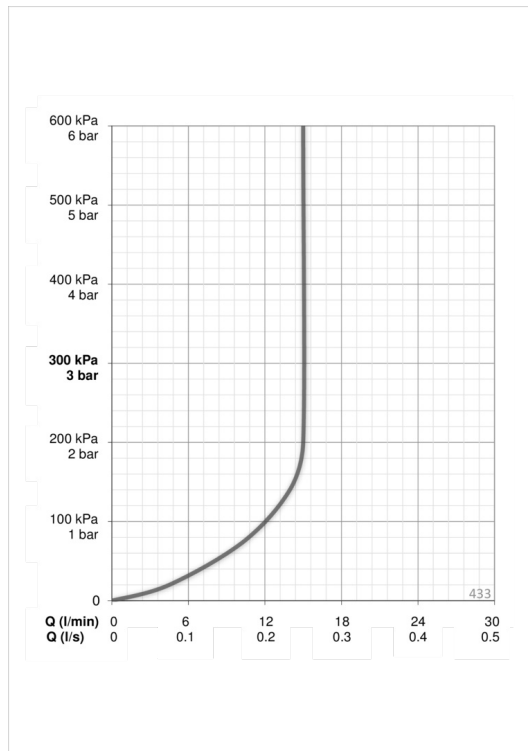

Regulations

EN standard **EN 1112, EN 1113**