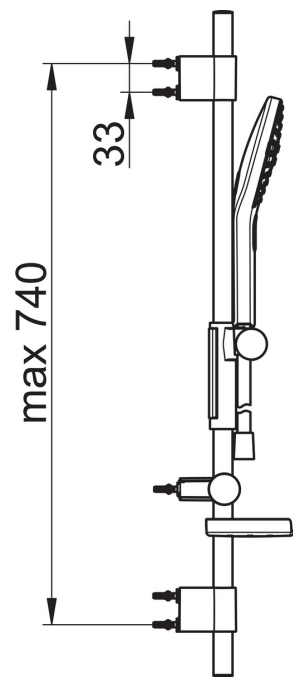

EAN: 6414150080500
static.oras.com/433

Oras Hydractiva Style shower set including hand shower, adjustable max 740 mm shower rail, soap tray, wall bracket and 1750 mm shower hose. Hand shower with 3 spray modes: Sensitive (large & gently), Intense (powerful) and Pulse (massage). With limescale protection technology. Max. flow rate 15 l/min (3 bar). white spray face, shower head size 110 mm x 120 mm.

- Shower solutions
- Wall mounted
- Chrome
- Hand shower, Shower rail, Adjustable shower rail bracket, Soap dish, Shower holder, Shower hose (1750 mm), Anti limescale technology (easy to clean), Twist guard for shower hose
- Pulsating, Intense, Sensitive

Technical data

Flow properties

Flow-rate at 300 kPa (with flow controller) **0.25 l/s**

Technical properties

Hot water supply **max. +65°C**
 Working pressure **50 - 500 kPa**
 Connection size **G1/2**
 Length / Height **720 mm**
 Material **Composite**

Regulations

EN standard **EN 1112, EN 1113**

Spare parts

SP390

	Name	Code
01	Slide for shower rail	600378V
02	Wall bracket	600356V