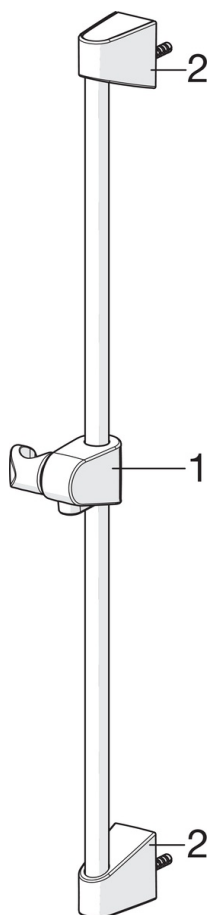

EAN: 6414150080647
static.oras.com/520-11

Oras Apollo shower set

including hand shower with limescale protection technology, 650 mm shower rail, soap tray and 1500 mm shower hose.

- Shower solutions
- Wall mounted
- White
- Hand shower, Shower rail, Adjustable shower rail bracket, Soap dish, Shower hose (1500 mm), Anti limescale technology (easy to clean)

Technical data

Flow properties

Flow-rate at 300 kPa **0.3 l/s**

Technical properties

Hot water supply **max. +65°C**
 Working pressure **50 - 500 kPa**
 Connection size **G1/2**
 Length / Height **650 mm**
 Material **Composite**

Regulations

EN standard **EN 1112, EN 1113**

Mer informasjon om bedømmingen finnes i Byggesakbedømmingens Webtjenest.

Spare parts

SP520

	Name	Code
01	Slide for shower rail	601189V
01	Slide for shower rail White	601189V-11
02	Wall bracket	601208V
02	Wall bracket White	601208V-11
03	Shower hose, L=1500	241014
04	Hand shower	252020