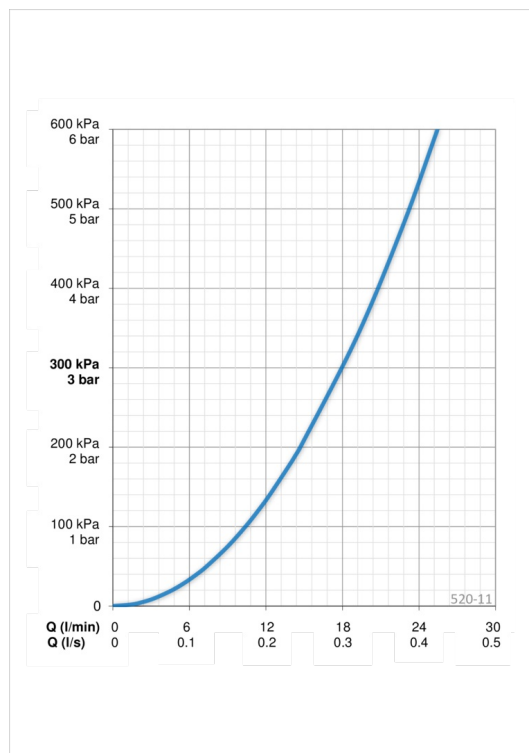

Regulations

EN standard **EN 1112, EN 1113**