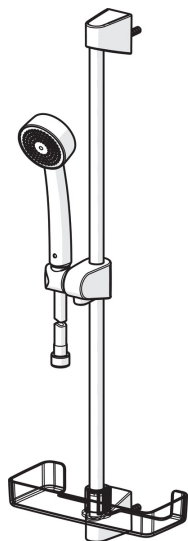

EAN: 6414150080647
static.oras.com/520-11

Oras Apollo shower set

including hand shower with limescale protection technology, 650 mm shower rail, soap tray and 1500 mm shower hose.

- Shower solutions
- Wall mounted
- White
- Hand shower, Shower rail, Adjustable shower rail bracket, Soap dish, Shower hose (1500 mm), Anti limescale technology (easy to clean)

Technical data

Flow properties

Flow-rate at 300 kPa **0.3 l/s**

Technical properties

Hot water supply **max. +65°C**
 Working pressure **50 - 500 kPa**
 Connection size **G1/2**
 Length / Height **650 mm**
 Material **Composite**

Regulations

EN standard **EN 1112, EN 1113**

Mer informasjon om bedømmingen finnes i Byggesakbedømmingens Webtjenest.

Spare parts

SP520

	Name	Code
01	Slide for shower rail	601189V
01	Slide for shower rail White	601189V-11
02	Wall bracket	601208V
02	Wall bracket White	601208V-11
03	Shower hose, L=1500	241014
04	Hand shower	252020