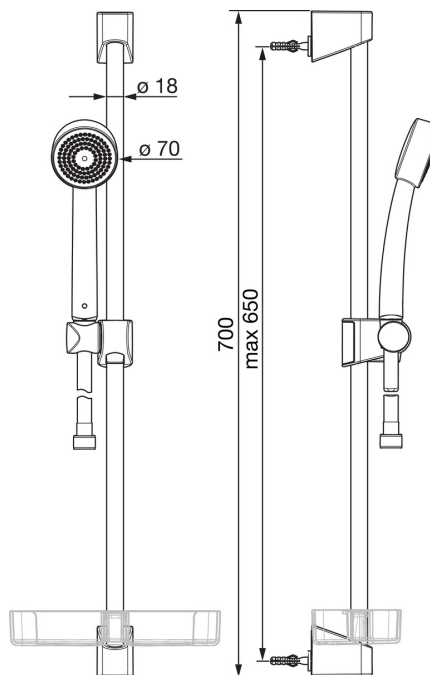

EAN: 6414150080647
static.oras.com/520-11

Oras Apollo shower set

including hand shower with limescale protection technology, 650 mm shower rail, soap tray and 1500 mm shower hose.

- Shower solutions
- Wall mounted
- White
- Hand shower, Shower rail, Adjustable shower rail bracket, Soap dish, Shower hose (1500 mm), Anti limescale technology (easy to clean)

Technical data

Flow properties

Flow-rate at 300 kPa **0.3 l/s**

Technical properties

Hot water supply **max. +65°C**
 Working pressure **50 - 500 kPa**
 Connection size **G1/2**
 Length / Height **650 mm**
 Material **Composite**

Regulations

EN standard **EN 1112, EN 1113**

Mer informasjon om bedømmingen finnes i Byggesakbedømmingens Webtjenest.

Spare parts

SP520

	Name	Code
01	Slide for shower rail	601189V
01	Slide for shower rail White	601189V-11
02	Wall bracket	601208V
02	Wall bracket White	601208V-11
03	Shower hose, L=1500	241014
04	Hand shower	252020