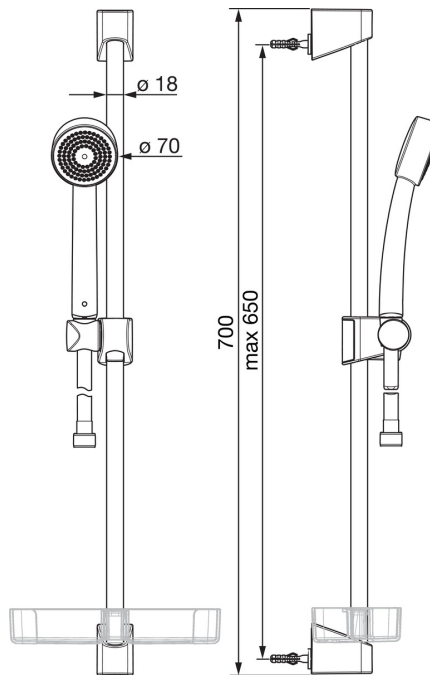

- Shower
- Wall mounted
- Chrome
- Hand shower, Shower rail, Adjustable shower rail bracket, Soap dish, Shower hose (1500 mm), Anti limescale technology (easy to clean)

## Technical data

### Technical properties

Hot water supply **max. +65°C**  
 Working pressure **50 - 500 kPa**  
 Connection size **G1/2**  
 Length / Height **650 mm**  
 Material **Composite**

### SP520

	Name	Code
01	Slide for shower rail	601189V
01	Slide for shower rail White	601189V-11
02	Wall bracket	601208V
02	Wall bracket White	601208V-11
03	Shower hose, L=1500	241014
04	Hand shower	252020