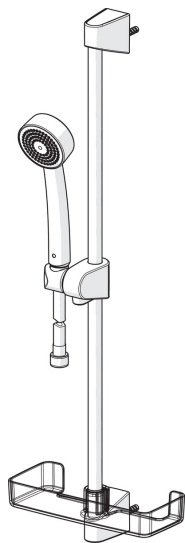

EAN: 6414150080630  
[static.oras.com/520](http://static.oras.com/520)

Oras Apollo shower set

including hand shower with limescale protection technology, 650 mm shower rail, soap tray and 1500 mm shower hose.

- Shower
- Wall mounted
- Chrome
- Hand shower, Shower rail, Adjustable shower rail bracket, Soap dish, Shower hose (1500 mm), Anti limescale technology (easy to clean)

### Technical properties

Hot water supply **max. +65°C**  
 Working pressure **50 - 500 kPa**  
 Connection size **G1/2**  
 Length / Height **650 mm**  
 Material **Composite**

### SP520

	Name	Code
01	Slide for shower rail	601189V
01	Slide for shower rail White	601189V-11
02	Wall bracket	601208V
02	Wall bracket White	601208V-11
03	Shower hose, L=1500	241014
04	Hand shower	252020