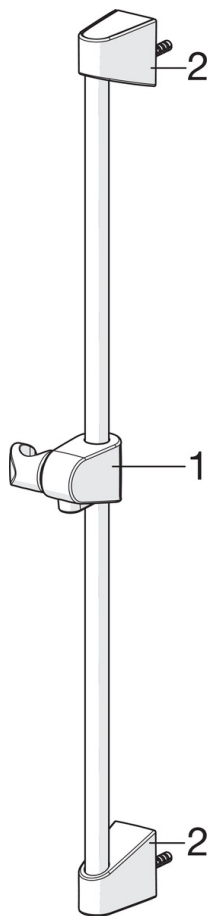

Spare parts

SP520

	Name	Code
01	Slide for shower rail	601189V
01	Slide for shower rail White	601189V-11
02	Wall bracket	601208V
02	Wall bracket White	601208V-11
03	Shower hose, L=1500	241014
04	Hand shower	252020