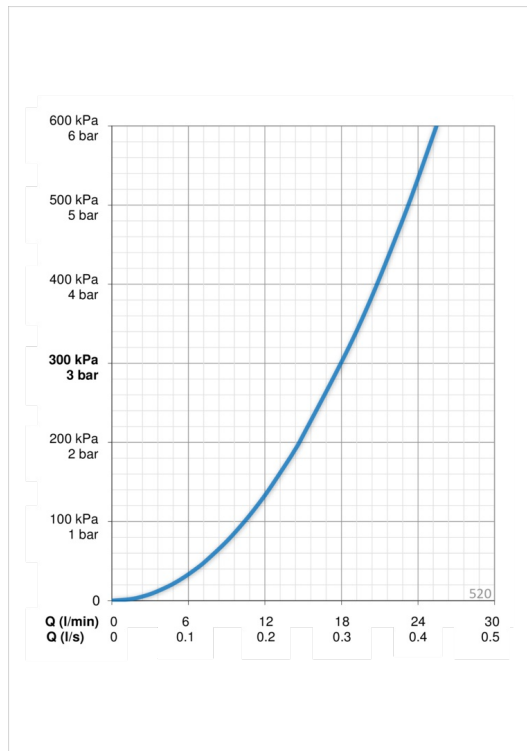

- Shower
- Wall mounted
- Chrome
- Hand shower, Shower rail, Adjustable shower rail bracket, Soap dish, Shower hose (1500 mm), Anti limescale technology (easy to clean)

## Technical data

### Flow properties

Flow-rate at 300 kPa **0.3 l/s**

### Technical properties

Hot water supply **max. +65°C**  
 Working pressure **50 - 500 kPa**  
 Connection size **G1/2**  
 Length / Height **650 mm**  
 Material **Composite**