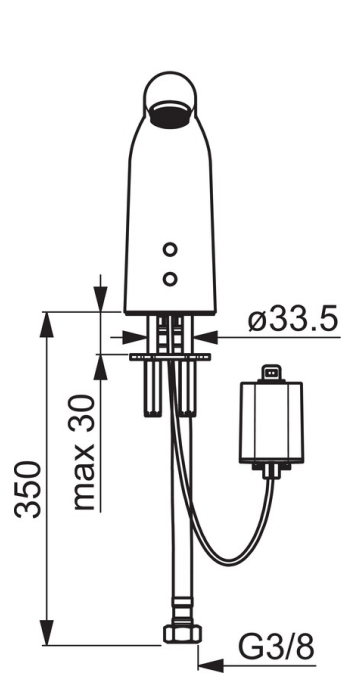

Spare parts

SP5550F

Name	Code
01 Aerator, M24x1 HC-STD , 6 l/min, Laminar	602670V
02 Sensor, 6/9/12 V Bluetooth	1001424V
03 Solenoid valve	199206V
04 Membrane support ring	199205V
05 Temperature regulator	199201V
06 Fixing plates with nuts	158697
07 Battery casing	199438V
08 Lithium battery, 2CR5 6 V	198330
09 Non-return valve	601077V
10 Litter filters	199257/2