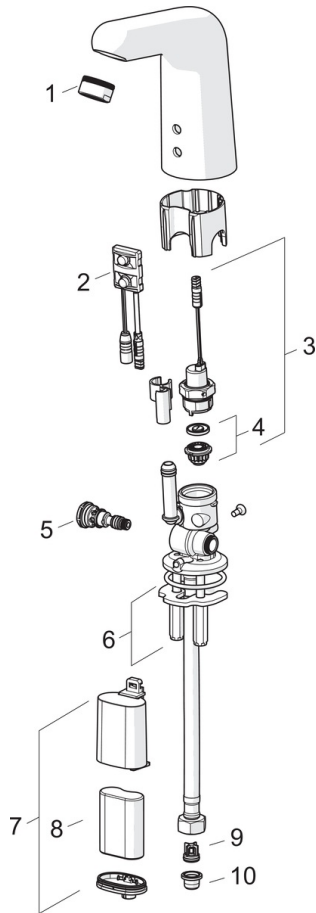

Spare parts

SP5550F

Name	Code
01 Aerator, M24x1 HC-STD , 6 l/min, Laminar	602670V
02 Sensor, 6/9/12 V Bluetooth	1001424V
03 Solenoid valve	199206V
04 Membrane support ring	199205V
05 Temperature regulator	199201V
06 Fixing plates with nuts	158697
07 Battery casing	199438V
08 Lithium battery, 2CR5 6 V	198330
09 Non-return valve	601077V
10 Litter filters	199257/2