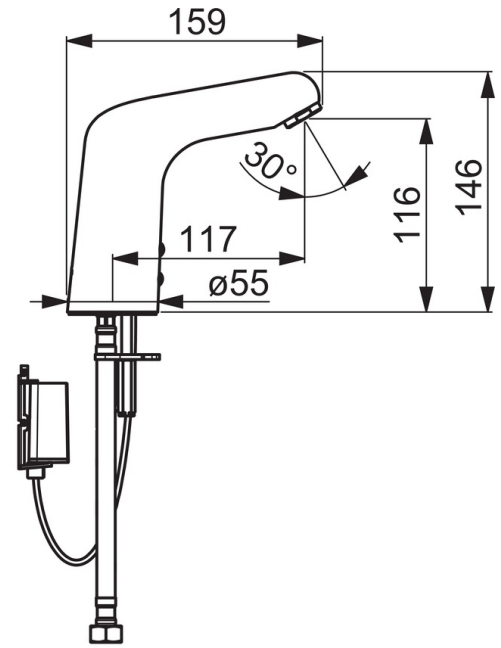

Spare parts

SP5550F

Name	Code
01 Aerator, M24x1 HC-STD , 6 l/min, Laminar	602670V
02 Sensor, 6/9/12 V Bluetooth	1001424V
03 Solenoid valve	199206V
04 Membrane support ring	199205V
05 Temperature regulator	199201V
06 Fixing plates with nuts	158697
07 Battery casing	199438V
08 Lithium battery, 2CR5 6 V	198330
09 Non-return valve	601077V
10 Litter filters	199257/2