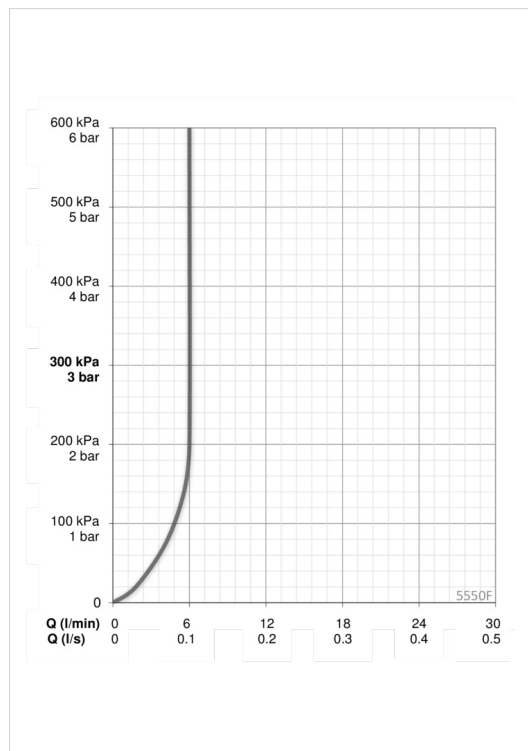

Approvals and Declarations

KIWA SE	1589
UN38.3	UN38-3 Maxell 2CR5