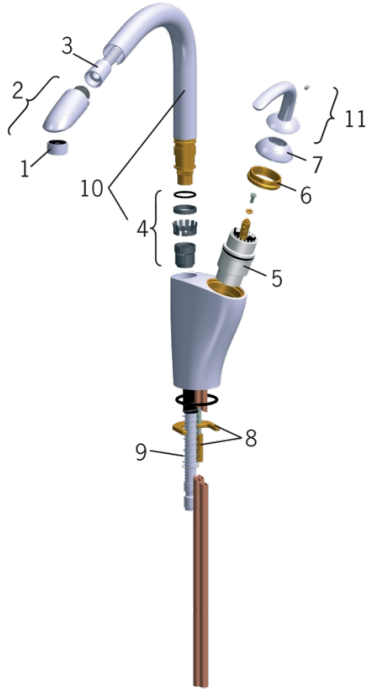

EAN: 6414150047114

www.oras.com/en/products/oras/product/5930

Kitchen faucet with swivel pull-out spout with aerator. Spout swing angle 60° (factory default) or 110°.

- Kitchen
- Single lever, top operated
- Deck mounted
- Chrome
- Swivel spout, Pull-out model
- Single operating lever/handle, Hot/Cold symbols
- Non-return valve(s), 40 mm ceramic cartridge for flow and temperature control

Technical data

Flow properties

Flow-rate at 300 kPa	0.21 l/s
Pressure loss with flow (0.2 l/s)	285 kPa

Technical properties

Hot water supply	max. +80°C
Working pressure	50 - 1000 kPa
Connection size	Ø10 mm
Projection	250-750 mm
Material	brass

Regulations

EN standard	EN 817
Noise class	I (ISO 3822)

Type approvals

STF certificate	STF VTT-RTH-00098-11
Sintef	Sintef Nr. 0986

Spare parts

SP5930

	Name	Code
01	Aerator, M24x1 Satin	232210V-60
01	Aerator, M24x1 STD HC B	232210
02	Pull-out spout	159640V
02	Pull-out spout Satin	159640V-60
03	Shower hose, L=1500	600533V
04	Bearing kit for spout	159647V
05	Cartridge	158890
06	Tightening nut	158726
07	Covering cap Satin	859103V-60
07	Covering cap	859103V
08	Fixing plate with a nut	159607V
09	Return spring	159648V
10	Spout Satin	159693V-60
10	Spout	159693V
11	Lever	159639V