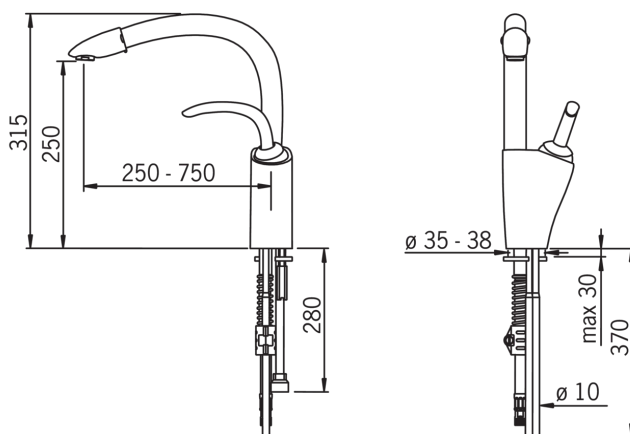

EAN: 6414150047114

www.oras.com/en/products/oras/product/5930

Kitchen faucet with swivel pull-out spout with aerator. Spout swing angle 60° (factory default) or 110°.

- Kitchen
- Single lever, top operated
- Deck mounted
- Chrome
- Swivel spout, Pull-out model
- Single operating lever/handle, Hot/Cold symbols
- Non-return valve(s), 40 mm ceramic cartridge for flow and temperature control

Technical data

Flow properties

Flow-rate at 300 kPa	0.21 l/s
Pressure loss with flow (0.2 l/s)	285 kPa

Technical properties

Hot water supply	max. +80°C
Working pressure	50 - 1000 kPa
Connection size	Ø10 mm
Projection	250-750 mm
Material	brass

Regulations

EN standard	EN 817
Noise class	I (ISO 3822)

Type approvals

STF certificate	STF VTT-RTH-00098-11
Sintef	Sintef Nr. 0986

Spare parts

SP5930

	Name	Code
01	Aerator, M24x1 Satin	232210V-60
01	Aerator, M24x1 STD HC B	232210
02	Pull-out spout	159640V
02	Pull-out spout Satin	159640V-60
03	Shower hose, L=1500	600533V
04	Bearing kit for spout	159647V
05	Cartridge	158890
06	Tightening nut	158726
07	Covering cap Satin	859103V-60
07	Covering cap	859103V
08	Fixing plate with a nut	159607V
09	Return spring	159648V
10	Spout Satin	159693V-60
10	Spout	159693V
11	Lever	159639V