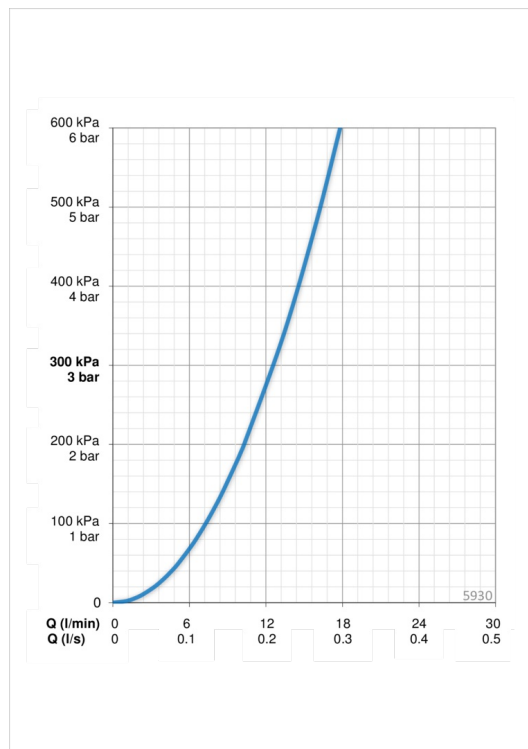

EAN: 6414150047114

www.oras.com/en/products/oras/product/5930

Kitchen faucet with swivel pull-out spout with aerator. Spout swing angle 60° (factory default) or 110°.

- Kitchen
- Single lever, top operated
- Deck mounted
- Chrome
- Swivel spout, Pull-out model
- Single operating lever/handle, Hot/Cold symbols
- Non-return valve(s), 40 mm ceramic cartridge for flow and temperature control

Technical data

Flow properties

Flow-rate at 300 kPa	0.21 l/s
Pressure loss with flow (0.2 l/s)	285 kPa

Technical properties

Hot water supply	max. +80°C
Working pressure	50 - 1000 kPa
Connection size	Ø10 mm
Projection	250-750 mm
Material	brass

Regulations

EN standard	EN 817
Noise class	I (ISO 3822)

Type approvals

STF certificate	STF VTT-RTH-00098-11
Sintef	Sintef Nr. 0986

Spare parts

SP5930

	Name	Code
01	Aerator, M24x1 Satin	232210V-60
01	Aerator, M24x1 STD HC B	232210
02	Pull-out spout	159640V
02	Pull-out spout Satin	159640V-60
03	Shower hose, L=1500	600533V
04	Bearing kit for spout	159647V
05	Cartridge	158890
06	Tightening nut	158726
07	Covering cap Satin	859103V-60
07	Covering cap	859103V
08	Fixing plate with a nut	159607V
09	Return spring	159648V
10	Spout Satin	159693V-60
10	Spout	159693V
11	Lever	159639V