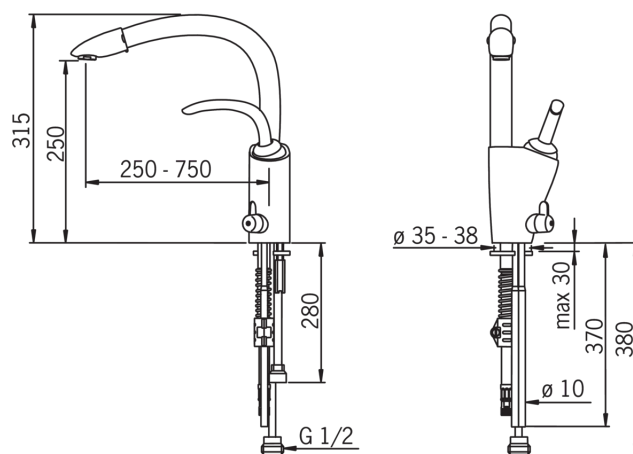

EAN: 6414150047121

www.oras.com/en/products/oras/product/5932

Kitchen faucet with swivel pull-out spout, aerator and dishwasher valve. Spout swing angle 60° (factory default) or 110°.

- Kitchen
- Single lever, top operated
- Deck mounted
- Chrome
- Swivel spout, Pull-out model
- Mechanic stop valve for external equipment
- Single operating lever/handle, Hot/Cold symbols
- Non-return valve(s), 40 mm ceramic cartridge for flow and temperature control

Technical data

Flow properties

Flow-rate at 300 kPa	0.21 l/s
Pressure loss with flow (0.2 l/s)	285 kPa

Technical properties

Hot water supply	max. +80°C
Working pressure	50 - 1000 kPa
Connection size	G1/2
Projection	250-750 mm
Material	brass

Regulations

EN standard	EN 817
Noise class	I (ISO 3822)

Type approvals

STF certificate	STF VTT-RTH-00098-11
Sintef	Sintef Nr. 0986

Spare parts

SP5932

	Name	Code
01	Aerator, M24x1 STD HC B	232210
01	Aerator, M24x1 Satin	232210V-60
02	Pull-out spout Satin	159640V-60
02	Pull-out spout	159640V
03	Shower hose, L=1500	600533V
04	Bearing kit for spout	159647V
05	Cartridge	158890
06	Tightening nut	158726
07	Covering cap Satin	859103V-60
07	Covering cap	859103V
08	Fixing plate with a nut	159607V
09	Headpart	158203V
10	Handle for washing machine valve	159643V
10	Handle for washing machine valve Satin	159643V-60
11	Return spring	159648V
12	Spout	159693V
12	Spout Satin	159693V-60
13	Lever	159639V