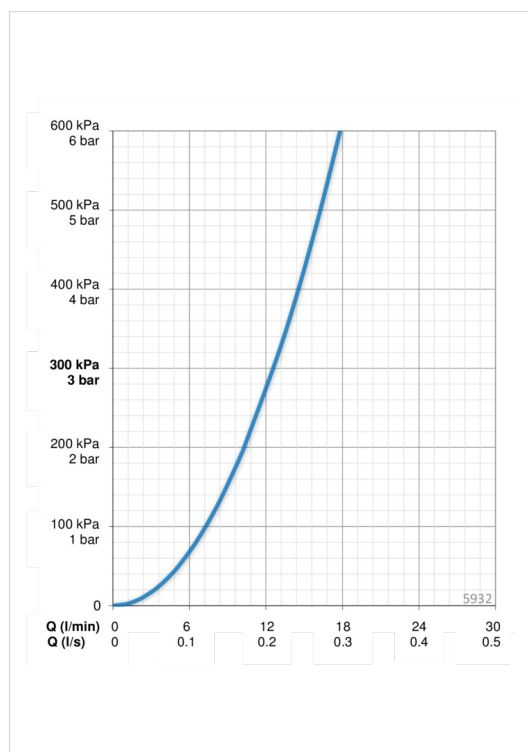

Technical data

Flow properties

Flow-rate at 300 kPa	0.21 l/s
Pressure loss with flow (0.2 l/s)	285 kPa

Technical properties

Hot water supply	max. +80°C
Working pressure	50 - 1000 kPa
Connection size	G1/2
Projection	250-750 mm
Material	brass

Regulations

EN standard	EN 817
Noise class	I (ISO 3822)

Type approvals

STF certificate	STF VTT-RTH-00098-11
Sintef	Sintef Nr. 0986

Spare parts

SP5932

	Name	Code
01	Aerator, M24x1 STD HC B	232210
01	Aerator, M24x1 Satin	232210V-60
02	Pull-out spout Satin	159640V-60
02	Pull-out spout	159640V
03	Shower hose, L=1500	600533V
04	Bearing kit for spout	159647V
05	Cartridge	158890
06	Tightening nut	158726
07	Covering cap Satin	859103V-60
07	Covering cap	859103V
08	Fixing plate with a nut	159607V
09	Headpart	158203V
10	Handle for washing machine valve	159643V
10	Handle for washing machine valve Satin	159643V-60
11	Return spring	159648V
12	Spout	159693V
12	Spout Satin	159693V-60
13	Lever	159639V