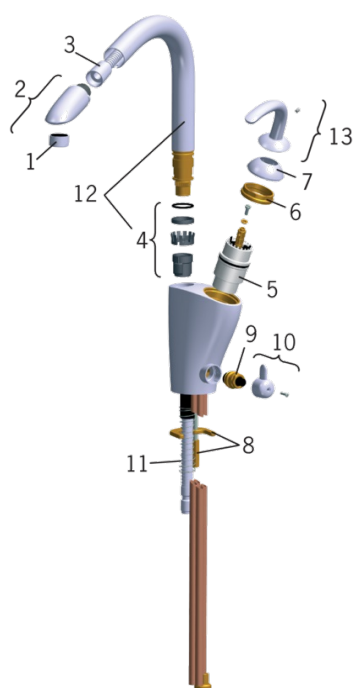

EAN: 6414150047121

www.oras.com/en/products/oras/product/5932

Kitchen faucet with swivel pull-out spout, aerator and dishwasher valve. Spout swing angle 60° (factory default) or 110°.

- Kitchen
- Single lever, top operated
- Deck mounted
- Chrome
- Swivel spout, Pull-out model
- Mechanic stop valve for external equipment
- Single operating lever/handle, Hot/Cold symbols
- Non-return valve(s), 40 mm ceramic cartridge for flow and temperature control

Technical data

Flow properties

Flow-rate at 300 kPa	0.21 l/s
Pressure loss with flow (0.2 l/s)	285 kPa

Technical properties

Hot water supply	max. +80°C
Working pressure	50 - 1000 kPa
Connection size	G1/2
Projection	250-750 mm
Material	brass

Regulations

EN standard	EN 817
Noise class	I (ISO 3822)

Type approvals

STF certificate	STF VTT-RTH-00098-11
Sintef	Sintef Nr. 0986

Spare parts

SP5932

	Name	Code
01	Aerator, M24x1 STD HC B	232210
01	Aerator, M24x1 Satin	232210V-60
02	Pull-out spout Satin	159640V-60
02	Pull-out spout	159640V
03	Shower hose, L=1500	600533V
04	Bearing kit for spout	159647V
05	Cartridge	158890
06	Tightening nut	158726
07	Covering cap Satin	859103V-60
07	Covering cap	859103V
08	Fixing plate with a nut	159607V
09	Headpart	158203V
10	Handle for washing machine valve	159643V
10	Handle for washing machine valve Satin	159643V-60
11	Return spring	159648V
12	Spout	159693V
12	Spout Satin	159693V-60
13	Lever	159639V