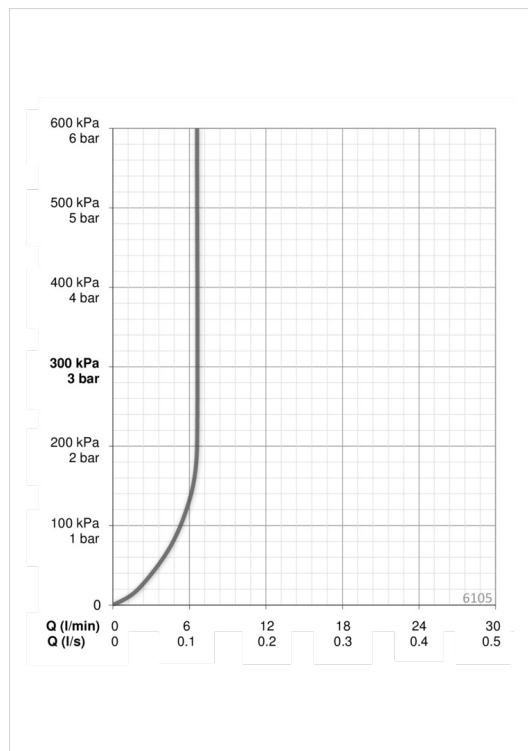

Type approvals

STF certificate	STF VTT-RTH-00112-11