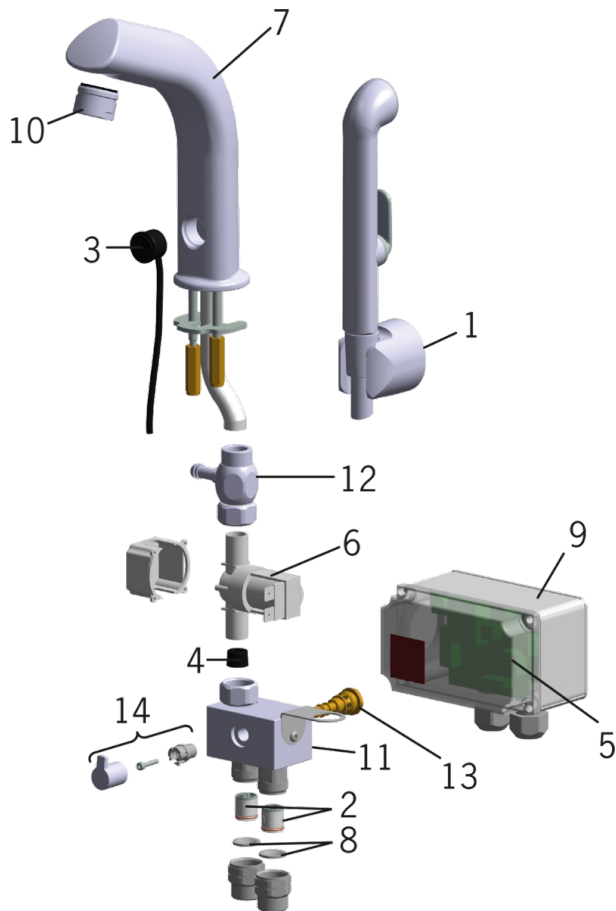

Use of the hand shower: Lift the hand shower from its holder and press the trigger. The water flow will stop when the hand shower is replaced to the holder.

An extension cord in the length of 2-5 meters is available for the holder of the hand shower. (Oras No. 197033/m)

3, 6 and 9 meters photocell cables available:

Oras No.6105/3, 6105/6, 6105/9

- Health & Care
- Touchless, External transformer
- Deck mounted
- Chrome
- HONEYCOMB® - improved lime protection
- Temperature control handle
- Litter filter(s), Non-return valve(s)
- Infrared sensor

Technical data

Flow properties

Flow-rate at 300 kPa (with flow controller)	0.11 l/s
Pressure loss with flow (0.1 l/s)	220 kPa

Technical properties

Hot water supply	max. +70°C
Working pressure	100 - 1000 kPa
Connection size	G3/8
Projection	120 mm
Material	brass

Type approvals

STF certificate	STF VTT-RTH-00112-11
-----------------	-----------------------------

Spare parts

SP6105

	Name	Code
01	Wall hanger White	198082
02	Non-return valve, DN15	105311
03	Photocell, 9 m	198081/9
03	Photocell	198081
03	Photocell, 3 m	198081/3
03	Photocell, 6 m	198081/6
04	Flow limiter, 6 l/min	198084
05	Circuit card, 230 V	198086
06	Solenoid valve, 230 V	198092
07	Spout	198093
08	Litter filters, DN15	198094/2
09	Control box, 230 V	198096
10	Aerator, M24 x 1 STD HC A	232211
11	Mixing valve	600934V
12	Ejector	198791
13	Temperature regulator	199201V
14	Temperature control handle	600493V