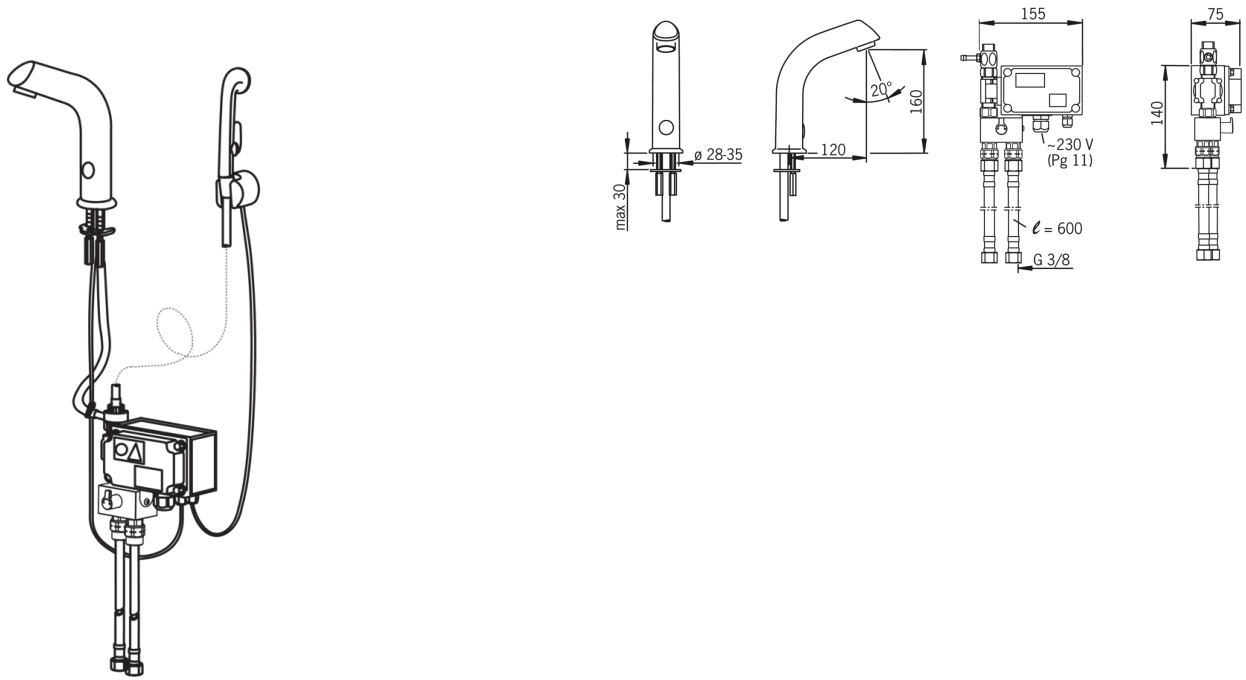

Use of the hand shower: Lift the hand shower from its holder and press the trigger. The water flow will stop when the hand shower is replaced to the holder.

An extension cord in the length of 2-5 meters is available for the holder of the hand shower. (Oras No. 197033/m)

Technical data

Flow properties

Flow-rate at 300 kPa (with flow controller)	0.11 l/s
Pressure loss with flow (0.1 l/s)	220 kPa

Technical properties

Hot water supply	max. +70°C
Working pressure	100 - 1000 kPa
Connection size	G3/8
Projection	120 mm
Material	brass

Type approvals

STF certificate	STF VTT-RTH-00112-11
-----------------	-----------------------------

Spare parts

SP6105

	Name	Code
01	Wall hanger White	198082
02	Non-return valve, DN15	105311
03	Photocell, 9 m	198081/9
03	Photocell	198081
03	Photocell, 3 m	198081/3
03	Photocell, 6 m	198081/6
04	Flow limiter, 6 l/min	198084
05	Circuit card, 230 V	198086
06	Solenoid valve, 230 V	198092
07	Spout	198093
08	Litter filters, DN15	198094/2
09	Control box, 230 V	198096
10	Aerator, M24 x 1 STD HC A	232211
11	Mixing valve	600934V
12	Ejector	198791
13	Temperature regulator	199201V
14	Temperature control handle	600493V