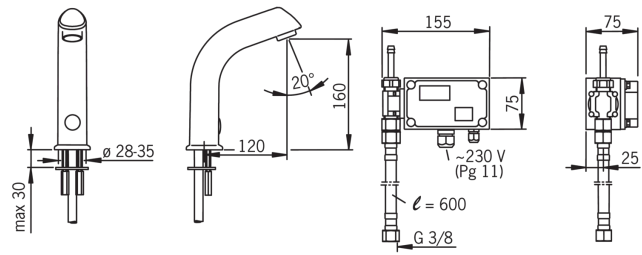

Technical data

Flow properties

Flow-rate at 300 kPa (with flow controller)	0.11 l/s
Pressure loss with flow (0.1 l/s)	170 kPa

Technical properties

Hot water supply	max. +70°C
Working pressure	100 - 1000 kPa
Connection size	G3/8
Projection	120 mm
Material	brass

Spare parts

SP6130

	Name	Code
01	Photocell, 6 m	198081/6
01	Photocell	198081
01	Photocell, 3 m	198081/3
01	Photocell, 9 m	198081/9
02	Circuit card, 12 V	198087
03	Solenoid valve, 12 V	198090
04	Spout	198093
05	Litter filters, DN15	198094/2
06	Control box, 12 V	198097
07	Transformer, 230/12 V	198099
08	Aerator, M24 x 1 STD HC A	232211
09	Flow limiter, 6 l/min	198084