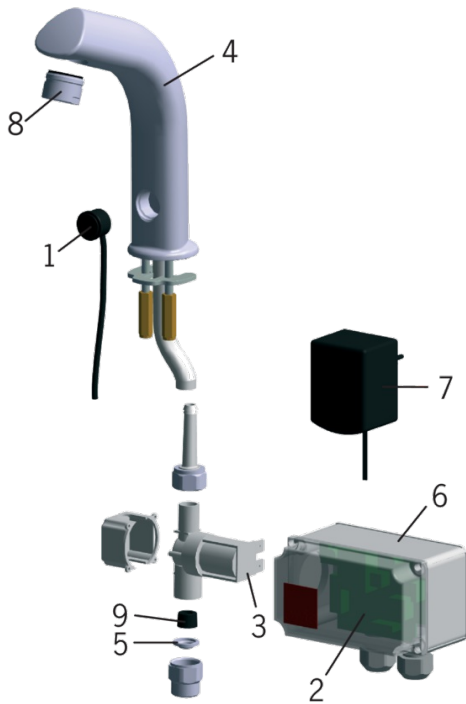

EAN: 6414150027253

www.oras.com/en/products/oras/product/6130

Touchless basin faucet for pre-mixed water. Plug transformer 230/12 V. Recognition range can be adjusted from the faucet.

- Bathroom
- Touchless, Plug transformer
- Deck mounted
- Chrome
- HONEYCOMB® - improved lime protection
- Litter filter(s)
- Infrared sensor, Power supply

Technical data

Flow properties

Flow-rate at 300 kPa (with flow controller)	0.11 l/s
Pressure loss with flow (0.1 l/s)	170 kPa

Technical properties

Hot water supply	max. +70°C
Working pressure	100 - 1000 kPa
Connection size	G3/8
Projection	120 mm
Material	brass

Software settings

Afterflow period	1 s (0-255 s)
Max. flow period	2 min (1 - 255 s)

Electronic properties

Electrical Connection	230 / 12 VAC
-----------------------	---------------------

Regulations

EMC Directive	CE 89/336/EEC
EN standard	EN 15091
Noise class	I (ISO 3822)
Protection class	IP 67 / transformer IP 40

Spare parts

SP6130

	Name	Code
01	Photocell, 6 m	198081/6
01	Photocell	198081
01	Photocell, 3 m	198081/3
01	Photocell, 9 m	198081/9
02	Circuit card, 12 V	198087
03	Solenoid valve, 12 V	198090
04	Spout	198093
05	Litter filters, DN15	198094/2
06	Control box, 12 V	198097
07	Transformer, 230/12 V	198099
08	Aerator, M24 x 1 STD HC A	232211
09	Flow limiter, 6 l/min	198084