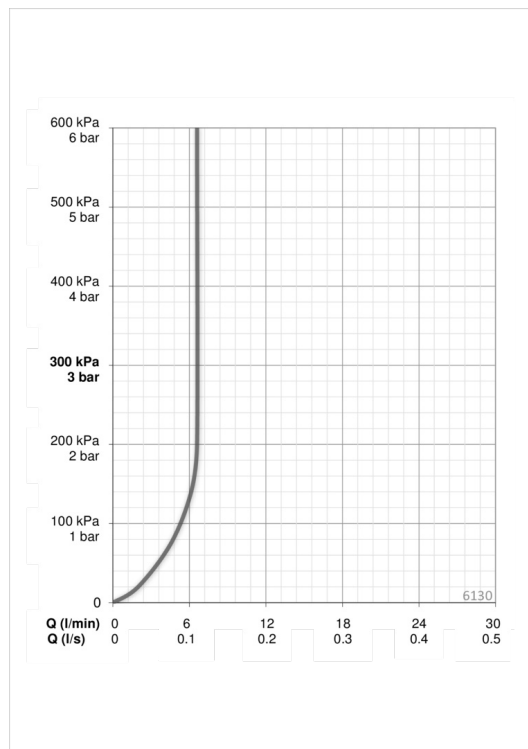

Technical data

Flow properties

Flow-rate at 300 kPa (with flow controller)	0.11 l/s
Pressure loss with flow (0.1 l/s)	170 kPa

Technical properties

Hot water supply	max. +70°C
Working pressure	100 - 1000 kPa
Connection size	G3/8
Projection	120 mm
Material	brass

Software settings

Afterflow period	1 s (0-255 s)
Max. flow period	2 min (1 - 255 s)

Electronic properties

Electrical Connection	230 / 12 VAC
-----------------------	---------------------

Regulations

EMC Directive	CE 89/336/EEC
EN standard	EN 15091
Noise class	I (ISO 3822)
Protection class	IP 67 / transformer IP 40