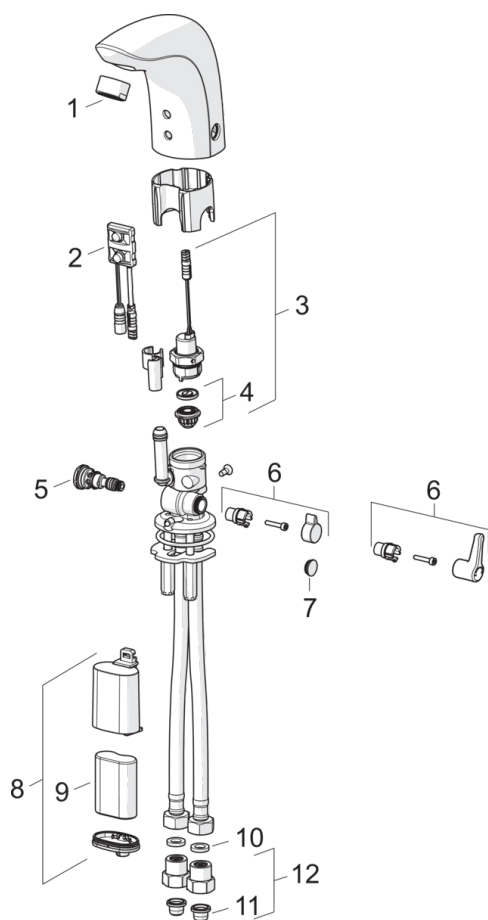

Technical data

Flow properties

Flow-rate at 300 kPa (with flow controller) **0.056 l/s**

Technical properties

Hot water supply **max. +70°C**
 Working pressure **100 - 1000 kPa**
 Connection size **G3/8**
 Projection **96 mm**
 Material **brass**

Software settings

Afterflow period **2 s ± 1 s**
 Max. flow period **2 min**

Electronic properties

Battery **Lithium 2CR5 6 V**

Regulations

EMC Directive **CE 89/336/EEC**
 EN standard **EN 15091**
 Noise class **I (ISO 3822)**
 Protection class **IP 55**

Spare parts

SP6150F

	Name	Code
01	Aerator, M24x1 , -104	601434V
01	Aerator, M24x1 , 6 l/min	199266V
01	Aerator, M24x1 , -102	601255V
01	Aerator, M24x1 , -105	601166V
02	Sensor, 6/9/12 V Bluetooth	1001424V
02	Sensor, 6 V	600659V
02	Sensor, 6 V, -080	601030V
03	Solenoid valve	199206V
04	Membrane support ring	199205V
05	Temperature regulator	199201V
06	Temperature control handle, L=37	1005158V
06	Temperature control handle, L=15	199212V
07	Mixing plug	199208V
08	Battery casing	199417V
09	Lithium battery, 2CR5 6 V	198330
10	Gasket, 8x14.3x2	600705/10
11	Litter filters	199257/2
12	One-way valve with litter screen	198473/2