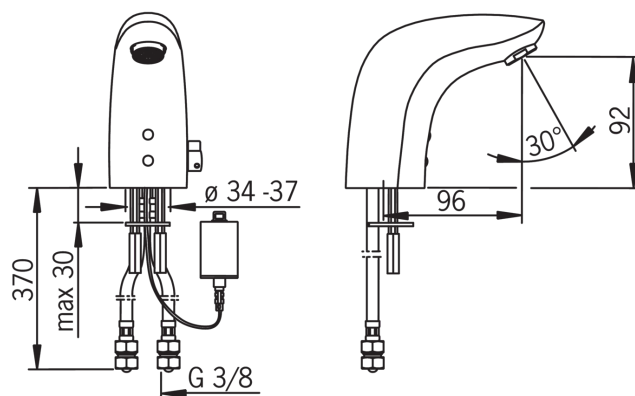

Technical data

Flow properties

Flow-rate at 300 kPa (with flow controller) **0.056 l/s**

Technical properties

Hot water supply **max. +70°C**
 Working pressure **100 - 1000 kPa**
 Connection size **G3/8**
 Projection **96 mm**
 Material **brass**

Spare parts

SP6150F

	Name	Code
01	Aerator, M24x1 , -104	601434V
01	Aerator, M24x1 , 6 l/min	199266V
01	Aerator, M24x1 , -102	601255V
01	Aerator, M24x1 , -105	601166V
02	Sensor, 6/9/12 V Bluetooth	1001424V
02	Sensor, 6 V	600659V
02	Sensor, 6 V, -080	601030V
03	Solenoid valve	199206V
04	Membrane support ring	199205V
05	Temperature regulator	199201V
06	Temperature control handle, L=37	1005158V
06	Temperature control handle, L=15	199212V
07	Mixing plug	199208V
08	Battery casing	199417V
09	Lithium battery, 2CR5 6 V	198330
10	Gasket, 8x14.3x2	600705/10
11	Litter filters	199257/2
12	One-way valve with litter screen	198473/2