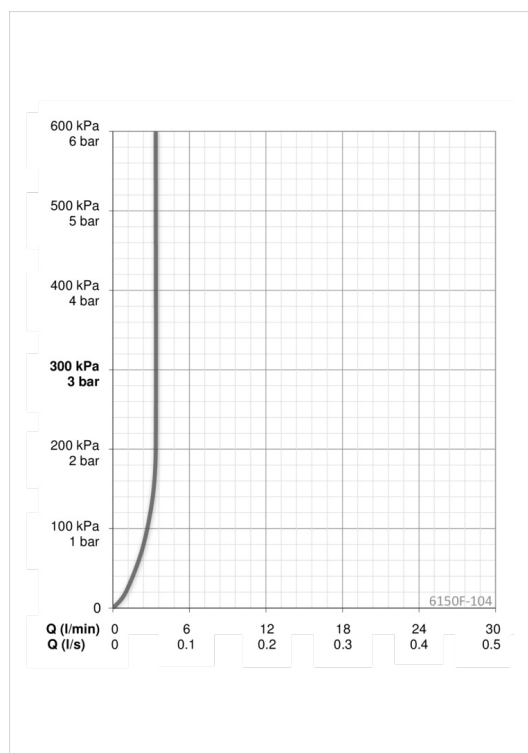

Technical data

Flow properties

Flow-rate at 300 kPa (with flow controller) **0.056 l/s**

Technical properties

Hot water supply **max. +70°C**
 Working pressure **100 - 1000 kPa**
 Connection size **G3/8**
 Projection **96 mm**
 Material **brass**

Software settings

Afterflow period **2 s ± 1 s**
 Max. flow period **2 min**

Electronic properties

Battery **Lithium 2CR5 6 V**

Regulations

EMC Directive **CE 89/336/EEC**
 EN standard **EN 15091**
 Noise class **I (ISO 3822)**
 Protection class **IP 55**