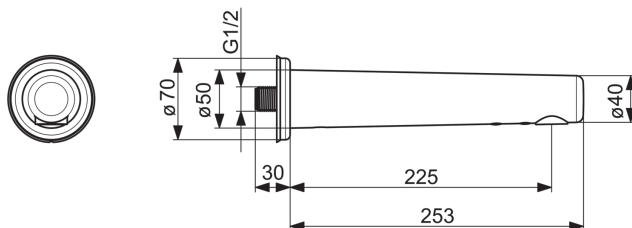

Technical data

Flow properties

Flow-rate at 300 kPa (with flow controller)	0.1 l/s
Pressure loss with flow (0.1 l/s)	200 kPa

Technical properties

Hot water supply	max. +70°C
Working pressure	100 - 1000 kPa
Connection size	G1/2
Installation width	CC70 mm
Projection	225 mm
Material	brass

Software settings

Automatic flush	off (off/12/24/48/72 h)
Automatic flush period	30 s (10/30/60/120/180/240/300/600 s)
Intelligent afterflow period	2 s ± 1 s (1/2/3/4/8 s)
Max. flow period	120 s (10/30/60/120/300 s)
Recognition range	~15 cm (~10/15/17/20 cm)

Electronic properties

Battery	AA 1.5 V Lithium x 2
---------	-----------------------------

Regulations

EMC Directive	CE 2014/30/EU
EN standard	EN 15091
Protection class	IP 55

Spare parts

SP6188

	Code
01	602395V
02	600599V
03	602399V
04	602388V
05	602396V
06	158170/10
07	602518V