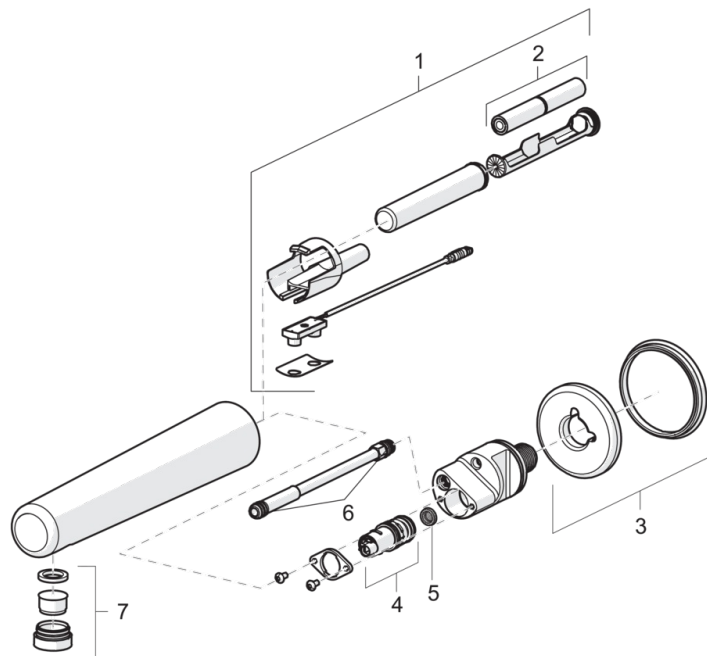

Technical data

Flow properties

Flow-rate at 300 kPa (with flow controller)	0.1 l/s
Pressure loss with flow (0.1 l/s)	200 kPa

Technical properties

Hot water supply	max. +70°C
Working pressure	100 - 1000 kPa
Connection size	G1/2
Installation width	CC70 mm
Projection	225 mm
Material	brass

Electronic properties

Battery	AA 1.5 V Lithium x 2
---------	-----------------------------

Regulations

EMC Directive	CE 2014/30/EU
EN standard	EN 15091
Protection class	IP 55

Spare parts

SP6188

	Code
01	602395V
02	600599V
03	602399V
04	602388V
05	602396V
06	158170/10
07	602518V