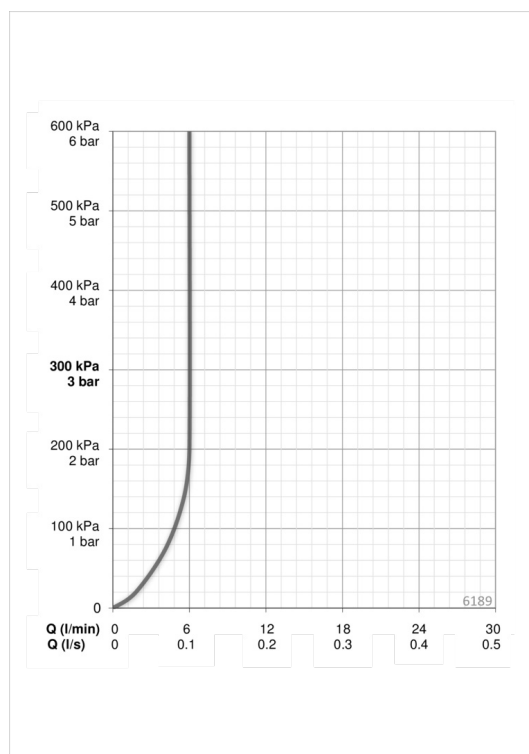

Regulations

EMC Directive	CE 2014/30/EU
EN standard	EN 15091
Protection class	IP 55