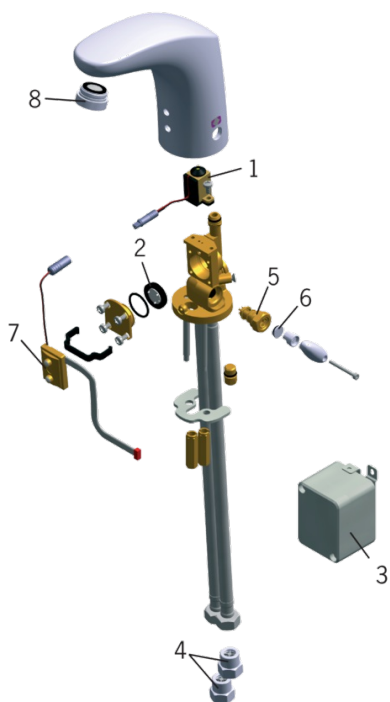

Varuosad

SP6220F

	Nimetus	Kood
01	Juhtventiil, 3/03-	199390V
02	Magnetventiili membraan	198298V
03	Voolukarbik, 230 V	198693
04	Prügipüdur koos tagasilöögiklapiga (2tk)	198473/2
05	Temperatuuriseadja	198484V
06	Katteplaat	198485V
07	Sensor, 6 V	198682V
08	Õhusti ja võti, M24x1, 6 l/min	198692