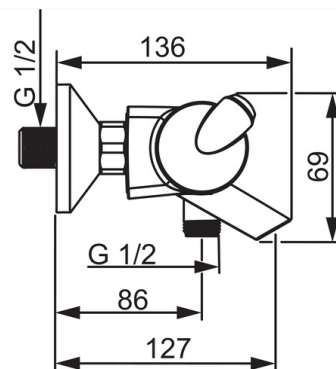

Technical data

Flow properties

Eco-flow at 300 kPa	0.16 l/s
Flow-rate at 300 kPa	0.33 / 0.23 l/s
Pressure loss with flow (0.2 l/s)	230 kPa
Pressure loss with flow (0.3 l/s)	250 kPa

Technical properties

Hot water supply	max. +80°C
Working pressure	100 - 1000 kPa
Connection size	G1/2
Installation width	CC150± 15 mm
Projection	127 mm
Material	Brass/Plastic

Regulations

EN standard	EN 1111
Noise class	I (ISO 3822)

Type approvals

STF certificate	STF VTT-RTH-00030-15
-----------------	-----------------------------

Spare parts

SP7140

	Name	Code
01	Flow control handle	601267V
02	Diverter	601278V
03	Filter sealing, G3/4	178375V
04	Temperature control handle	601273V
05	O-ring kit	178796V
06	Thermostatic cartridge	178780V
07	Nozzle	601637V