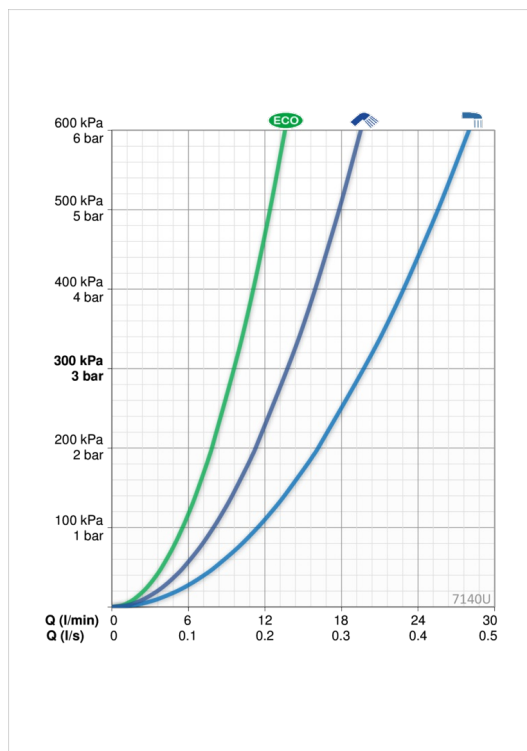

Type approvals

STF certificate	STF VTT-RTH-00030-15