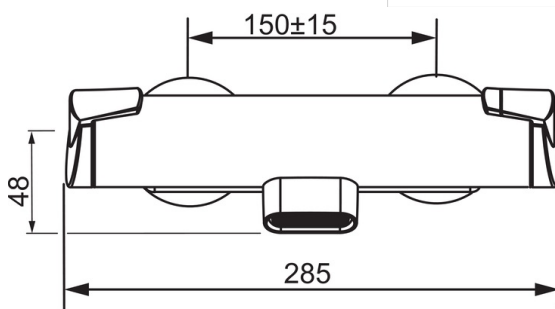

Type approvals

STF certificate	STF VTT-RTH-00030-15