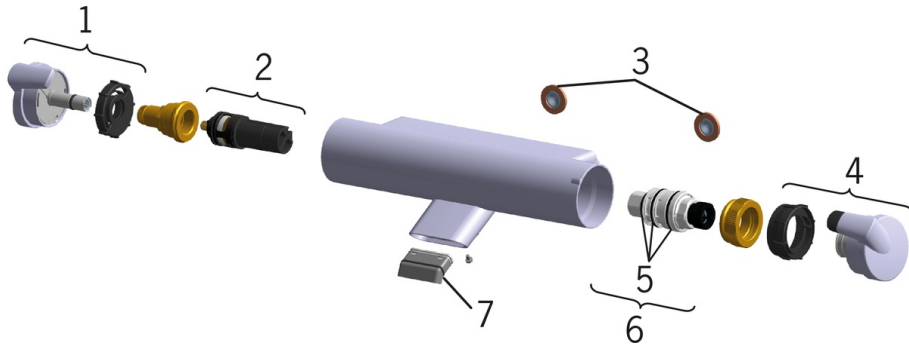

- Bathroom, Shower
- Thermostatic
- Wall mounted
- Chrome
- Fixed spout
- Easy-Grip surface, Temperature control handle, Flow control handle
- Turn operated diverter, Integrated into flow control handle
- Eco flow control
- Litter filter(s), Thermostatic cartridge for automatic temperature control

Technical data

Flow properties

Eco-flow at 300 kPa	0.16 l/s
Flow-rate at 300 kPa	0.33 / 0.23 l/s
Pressure loss with flow (0.2 l/s)	230 kPa
Pressure loss with flow (0.3 l/s)	250 kPa

Technical properties

Hot water supply	max. +80°C
Working pressure	100 - 1000 kPa
Connection size	G1/2
Installation width	CC150± 15 mm
Projection	127 mm
Material	Brass/Plastic

Regulations

EN standard	EN 1111
Noise class	I (ISO 3822)

Type approvals

STF certificate	STF VTT-RTH-00030-15
-----------------	-----------------------------

Spare parts

SP7140

	Name	Code
01	Flow control handle	601267V
02	Diverter	601278V
03	Filter sealing, G3/4	178375V
04	Temperature control handle	601273V
05	O-ring kit	178796V
06	Thermostatic cartridge	178780V
07	Nozzle	601637V