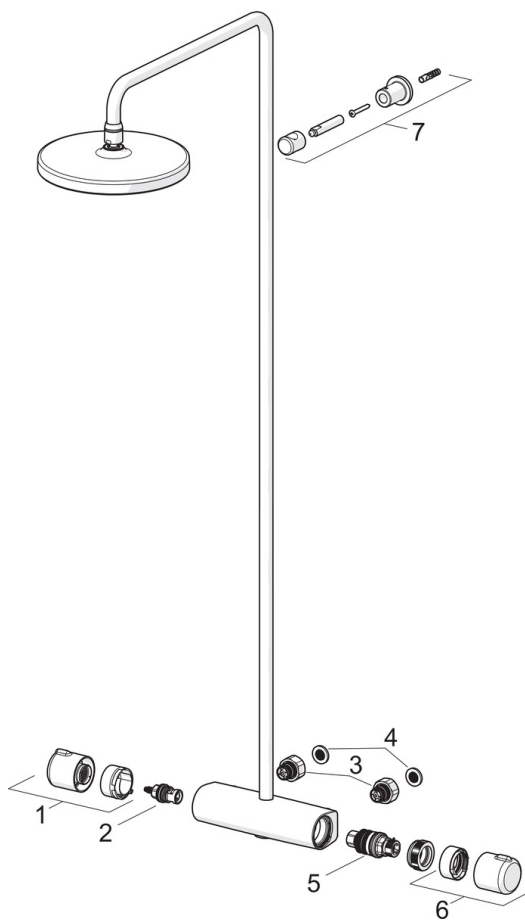

EAN: 6414150088247
static.oras.com/7400U

- Shower solutions
- Thermostatic
- Wall mounted
- Chrome
- Temperature control handle, Flow control handle
- Hand shower, Overhead shower, Shower hose (1750 mm), Variable fixing points, Rotatable ball joint connection, Anti limescale technology (easy to clean)
- Rain - Even and strong water stream
- Safety stop against scalding at 38°C, The housing of the fittings conducts minimal heat
- Ceramic head part for flow control, Thermostatic cartridge for automatic temperature control, Non-return valve(s), Litter filter(s)
- Eccentric coupling(s), External thread, Cover plate(s), Silencer(s)
- Flexible length / can be shortened

Technical data

Flow properties

Flow-rate at 300 kPa	0.27 l/s
Pressure loss with flow (0.2 l/s)	170 kPa

Technical properties

DN-size (nominal dimension)	DN 15
Hot water supply	max. +65°C
Working pressure	100 - 1000 kPa
Connection size	G1/2
Installation width	CC150± 15 mm
Projection	427 - 452 mm
Material	Brass

Regulations

EN standard	EN 1111, EN 1112, EN 1113
Noise class	I (ISO 3822)

Approvals and Declarations

KIWA SE	1664
---------	-------------

Spare parts

SP7400

Name	Code
01 Flow control handle	602430V
02 Headpart	109898
03 Combiner	602438/2
04 Filter sealing, G3/4, DN20	178375V
05 Thermostatic cartridge	178780V
06 Temperature control handle	602431V
07 Shower pipe holder	1001314V