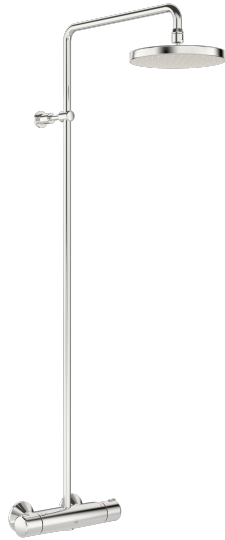

EAN: 6414150088247
static.oras.com/7400U

- Shower solutions
- Thermostatic
- Wall mounted
- Chrome
- Temperature control handle, Flow control handle
- Hand shower, Overhead shower, Shower hose (1750 mm), Variable fixing points, Rotatable ball joint connection, Anti limescale technology (easy to clean)
- Rain - Even and strong water stream
- Safety stop against scalding at 38°C, The housing of the fittings conducts minimal heat
- Ceramic head part for flow control, Thermostatic cartridge for automatic temperature control, Non-return valve(s), Litter filter(s)
- Eccentric coupling(s), External thread, Cover plate(s), Silencer(s)
- Flexible length / can be shortened

Technical data

Flow properties

Flow-rate at 300 kPa	0.27 l/s
Pressure loss with flow (0.2 l/s)	170 kPa

Technical properties

DN-size (nominal dimension)	DN 15
Hot water supply	max. +65°C
Working pressure	100 - 1000 kPa
Connection size	G1/2
Installation width	CC150± 15 mm
Projection	427 - 452 mm
Material	Brass

Regulations

EN standard	EN 1111, EN 1112, EN 1113
Noise class	I (ISO 3822)

Approvals and Declarations

KIWA SE	1664
---------	-------------

Spare parts

SP7400

Name	Code
01 Flow control handle	602430V
02 Headpart	109898
03 Combiner	602438/2
04 Filter sealing, G3/4, DN20	178375V
05 Thermostatic cartridge	178780V
06 Temperature control handle	602431V
07 Shower pipe holder	1001314V