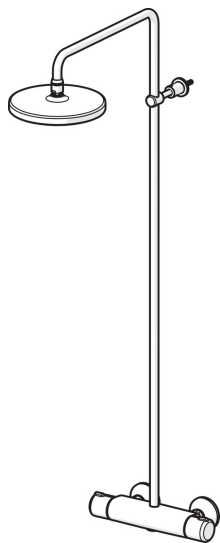

EAN: 6414150088247
static.oras.com/7400U

- Shower solutions
- Thermostatic
- Wall mounted
- Chrome
- Temperature control handle, Flow control handle
- Hand shower, Overhead shower, Shower hose (1750 mm), Variable fixing points, Rotatable ball joint connection, Anti limescale technology (easy to clean)
- Rain - Even and strong water stream
- Safety stop against scalding at 38°C, The housing of the fittings conducts minimal heat
- Ceramic head part for flow control, Thermostatic cartridge for automatic temperature control, Non-return valve(s), Litter filter(s)
- Eccentric coupling(s), External thread, Cover plate(s), Silencer(s)
- Flexible length / can be shortened

Technical data

Flow properties

Flow-rate at 300 kPa	0.27 l/s
Pressure loss with flow (0.2 l/s)	170 kPa

Technical properties

DN-size (nominal dimension)	DN 15
Hot water supply	max. +65°C
Working pressure	100 - 1000 kPa
Connection size	G1/2
Installation width	CC150± 15 mm
Projection	427 - 452 mm
Material	Brass

Regulations

EN standard	EN 1111, EN 1112, EN 1113
Noise class	I (ISO 3822)

Approvals and Declarations

KIWA SE	1664
---------	-------------

Spare parts

SP7400

Name	Code
01 Flow control handle	602430V
02 Headpart	109898
03 Combiner	602438/2
04 Filter sealing, G3/4, DN20	178375V
05 Thermostatic cartridge	178780V
06 Temperature control handle	602431V
07 Shower pipe holder	1001314V