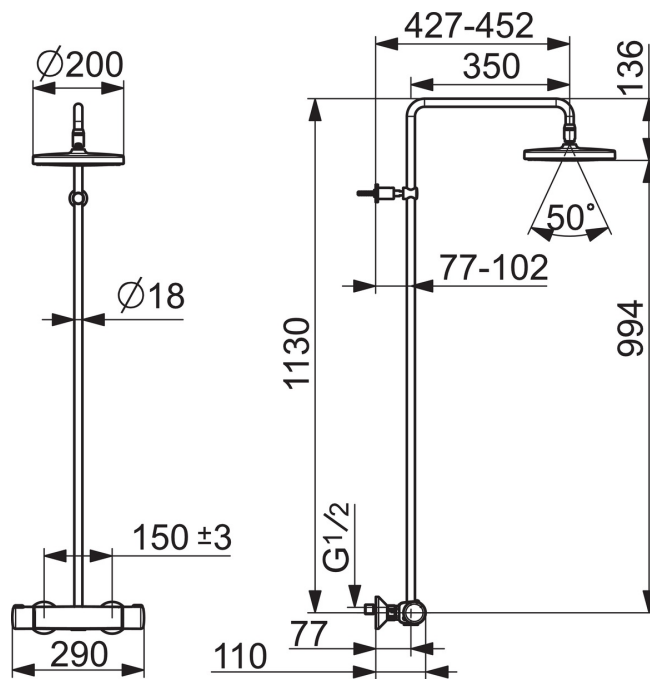

EAN: 6414150088247
static.oras.com/7400U

- Shower solutions
- Thermostatic
- Wall mounted
- Chrome
- Temperature control handle, Flow control handle
- Hand shower, Overhead shower, Shower hose (1750 mm), Variable fixing points, Rotatable ball joint connection, Anti limescale technology (easy to clean)
- Rain - Even and strong water stream
- Safety stop against scalding at 38°C, The housing of the fittings conducts minimal heat
- Ceramic head part for flow control, Thermostatic cartridge for automatic temperature control, Non-return valve(s), Litter filter(s)
- Eccentric coupling(s), External thread, Cover plate(s), Silencer(s)
- Flexible length / can be shortened

Technical data

Flow properties

Flow-rate at 300 kPa	0.27 l/s
Pressure loss with flow (0.2 l/s)	170 kPa

Technical properties

DN-size (nominal dimension)	DN 15
Hot water supply	max. +65°C
Working pressure	100 - 1000 kPa
Connection size	G1/2
Installation width	CC150± 15 mm
Projection	427 - 452 mm
Material	Brass

Regulations

EN standard	EN 1111, EN 1112, EN 1113
Noise class	I (ISO 3822)

Approvals and Declarations

KIWA SE	1664
---------	-------------

Spare parts

SP7400

Name	Code
01 Flow control handle	602430V
02 Headpart	109898
03 Combiner	602438/2
04 Filter sealing, G3/4, DN20	178375V
05 Thermostatic cartridge	178780V
06 Temperature control handle	602431V
07 Shower pipe holder	1001314V