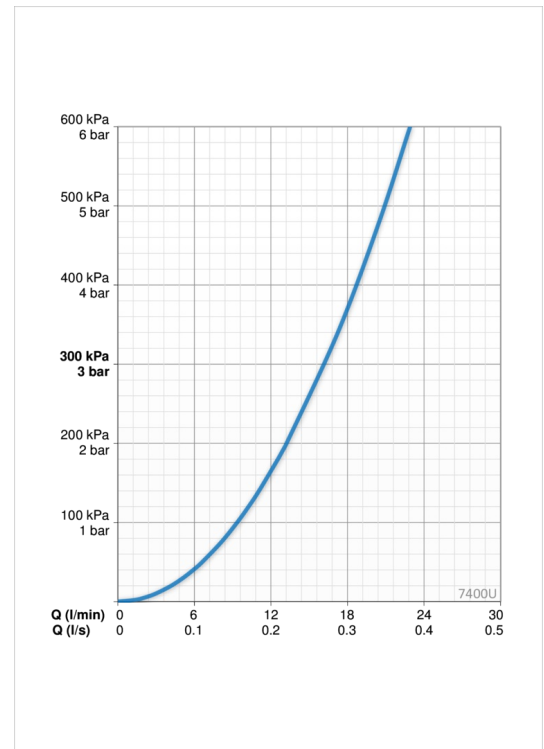

Approvals and Declarations

KIWA SE	1664