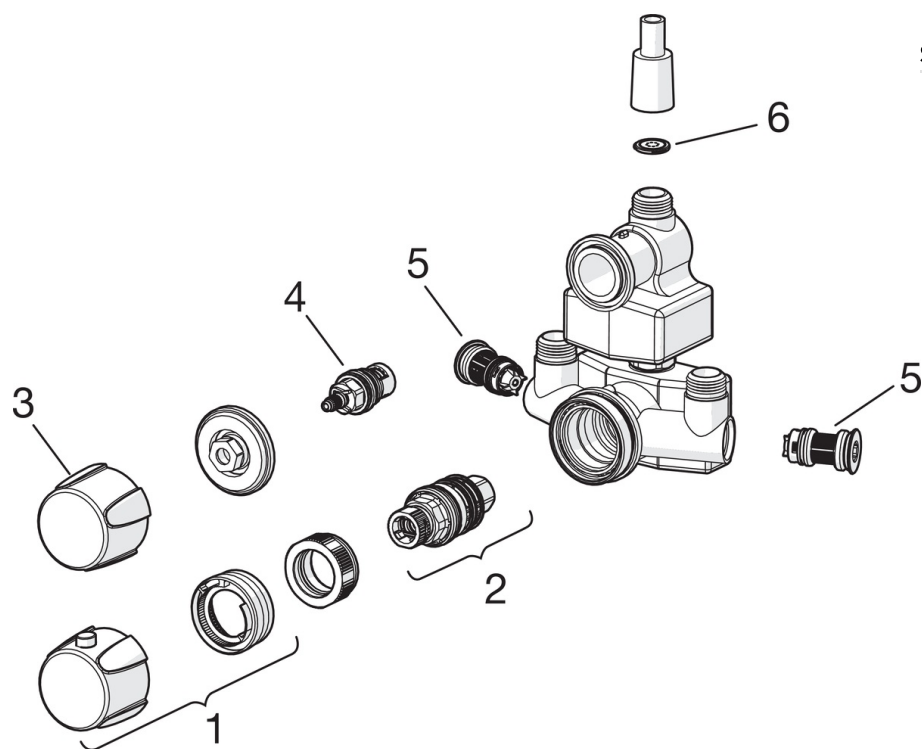

Varuosad

SP7433

	Nimetus	Kood
01	Temperatuuriseadekehv	178794V
02	Termostaat/seadeosa	178780V
03	Veevooluhulga seadekehv	178783V
04	Kasutusventiil	109898
05	Prügipüüdur koos tagasilöögiklapiga (2tk)	178295
06	Vooluhulgapiiraja, G1/2, 9L/min	602138V