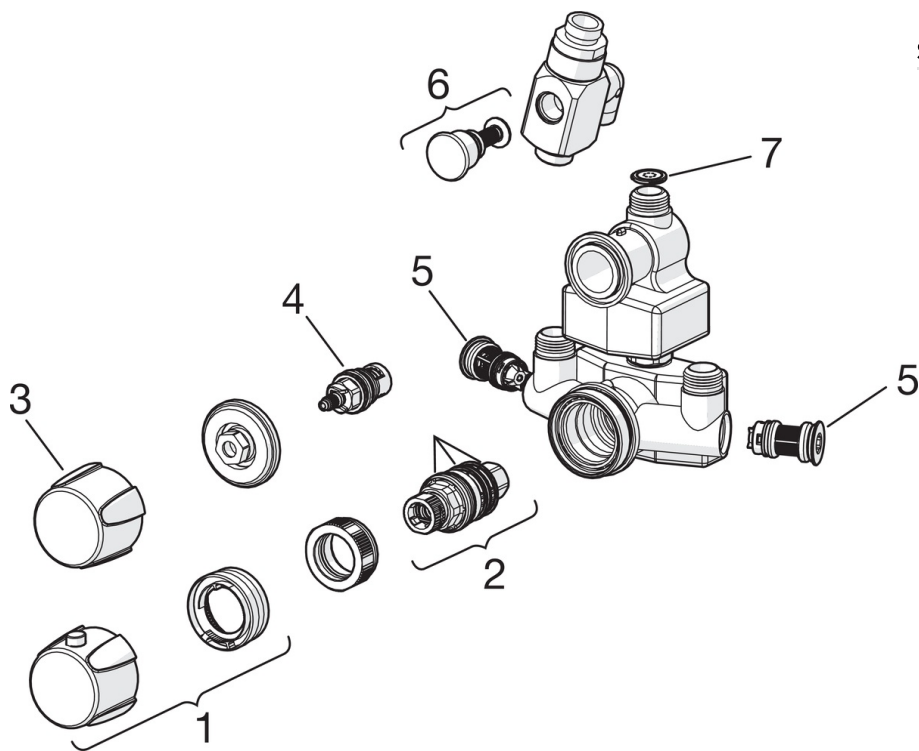

Varuosad

SP7434

	Nimetus	Kood
01	Temperatuuriseadekehv	178794V
02	Termostaat/seadeosa	178780V
03	Veevooluhulga seadekehv	178783V
04	Kasutusventiil	109898
05	Prügipüüdur koos tagasilöögiklapiga (2tk)	178295
06	Suundvahetaja	209695
07	Vooluhulgapiiraja, G1/2, 9L/min	602138V