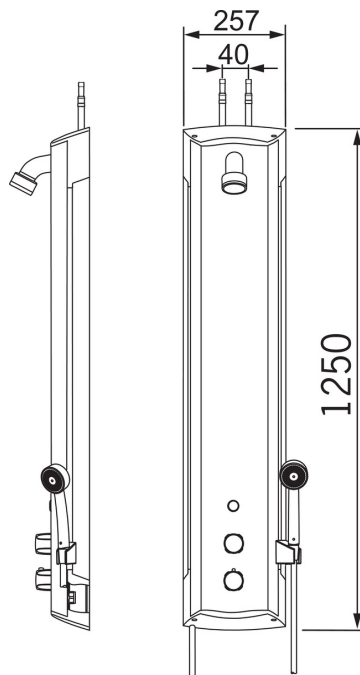

Varuosad

SP7434

	Nimetus	Kood
01	Temperatuuriseadekehv	178794V
02	Termostaat/seadeosa	178780V
03	Veevooluhulga seadekehv	178783V
04	Kasutusventiil	109898
05	Prügipüüdur koos tagasilöögiklapiga (2tk)	178295
06	Suundvahetaja	209695
07	Vooluhulgapiiraja, G1/2, 9L/min	602138V