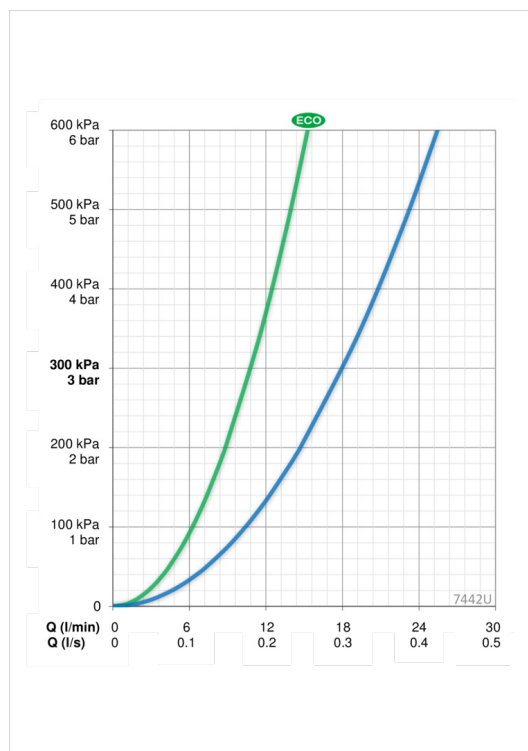

EAN: 6414150079580

www.oras.com/ee/products/oras/product/7442U

Thermostatic shower faucet. Reversed hot water connection. Eccentric unions and cover plates included. Temperature handle equipped with safety stop at 38°C. Volume handle with EcoFlow control. The faucet includes litter filters and non-return valves. Including a spout (221200) with diverter.

- Vannituba, Dušš
- Termostaatsegistid
- Seinapealne paigaldus
- Kroom
- Eemaldatav jooksutoru
- Temperatuuriseadekahv, Veevooluhulga seadekahv
- Väljatõmmatav suundvahetaja
- Eco flow vee vooluhulga kontroll
- Termostaat automaatseks temperatuuri seadmiseks, Prügipüüdur(id), Keraamiline ventiil
- Eksentriklüüdes(ed), Vastupidised soe/külm veeühendused, Peiteäärik(ud)

Tehnilised andmed

Vooluhulk

Veekulu säästurežiimil survel 300 kPa	0.18 l/s
Vooluhulk 300 kPa	0.3 l/s
Rõhukadu vooluhulgal (0.2 l/s)	180 kPa
Rõhukadu vooluhulgal (0.3 l/s)	300 kPa

Tehnilised omadused

Kuum vesi	max. +80°C
Kasutusurve	100 - 1000 kPa
Ühenduse mõõt	G1/2
Paigalduslaius	CC150± 15 mm
Tööulatus	105 mm
Materjal	Messing

Määrused

EN standard	EN 1111
Hääleklass	I (ISO 3822) Oras lab.