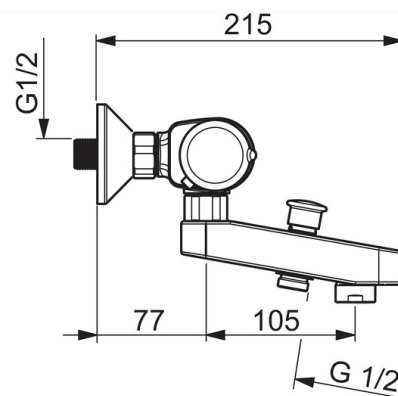

EAN: 6414150079580

www.oras.com/ee/products/oras/product/7442U

Thermostatic shower faucet. Reversed hot water connection. Eccentric unions and cover plates included. Temperature handle equipped with safety stop at 38°C. Volume handle with EcoFlow control. The faucet includes litter filters and non-return valves. Including a spout (221200) with diverter.

- Vannituba, Dušš
- Termostaatsegistid
- Seinapealne paigaldus
- Kroom
- Eemaldatav jooksutoru
- Temperatuuriseadekahv, Veevooluhulga seadekahv
- Väljatõmmatav suundvahetaja
- Eco flow vee vooluhulga kontroll
- Termostaat automaatseks temperatuuri seadmiseks, Prügipüüdur(id), Keraamiline ventiil
- Eksentriklüüdes(ed), Vastupidised soe/külm veeühendused, Peiteäärik(ud)

Tehnilised andmed

Vooluhulk

Veekulu säästurežiimil survel 300 kPa	0.18 l/s
Vooluhulk 300 kPa	0.3 l/s
Rõhukadu vooluhulgal (0.2 l/s)	180 kPa
Rõhukadu vooluhulgal (0.3 l/s)	300 kPa

Tehnilised omadused

Kuum vesi	max. +80°C
Kasutusurve	100 - 1000 kPa
Ühenduse mõõt	G1/2
Paigalduslaius	CC150± 15 mm
Tööulatus	105 mm
Materjal	Messing

Määrused

EN standard	EN 1111
Hääleklass	I (ISO 3822) Oras lab.