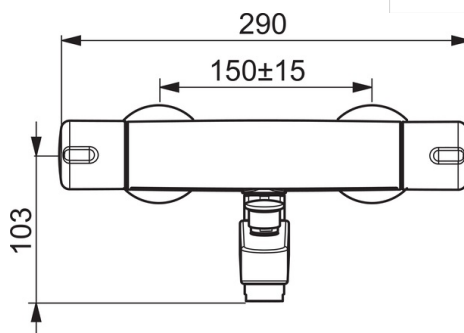

EAN: 6414150079580

www.oras.com/ee/products/oras/product/7442U

Thermostatic shower faucet. Reversed hot water connection. Eccentric unions and cover plates included. Temperature handle equipped with safety stop at 38°C. Volume handle with EcoFlow control. The faucet includes litter filters and non-return valves. Including a spout (221200) with diverter.

- Vannituba, Dušš
- Termostaatsegistid
- Seinapealne paigaldus
- Kroom
- Eemaldatav jooksutoru
- Temperatuuriseadekahv, Veevooluhulga seadekahv
- Väljatõmmatav suundvahetaja
- Eco flow vee vooluhulga kontroll
- Termostaat automaatseks temperatuuri seadmiseks, Prügipüüdur(id), Keraamiline ventiil
- Eksentriklüüdes(ed), Vastupidised soe/külm veeühendused, Peiteäärik(ud)

Tehnilised andmed

Vooluhulk

Veekulu säästurežiimil survel 300 kPa	0.18 l/s
Vooluhulk 300 kPa	0.3 l/s
Rõhukadu vooluhulgal (0.2 l/s)	180 kPa
Rõhukadu vooluhulgal (0.3 l/s)	300 kPa

Tehnilised omadused

Kuum vesi	max. +80°C
Kasutusurve	100 - 1000 kPa
Ühenduse mõõt	G1/2
Paigalduslaius	CC150± 15 mm
Tööulatus	105 mm
Materjal	Messing

Määrused

EN standard	EN 1111
Hääleklass	I (ISO 3822) Oras lab.