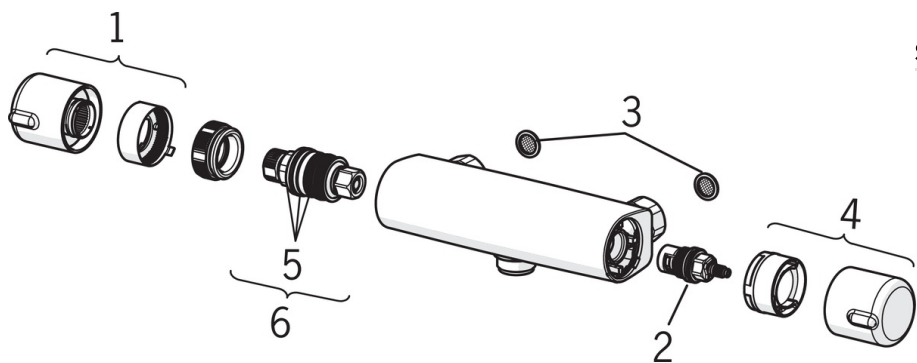

Varuosad

SP7470U

	Nimetus	Kood
01	Temperatuuriseadekehv	602431V
02	Kasutusventiil	109898
03	Prügipüüdurid (2tk), DN15	198094/2
03	Prügipüüdurid, G3/4	178375V
04	Veevooluhulga seadekehv	602430V
05	O-tihendikomplekt	178796V
06	Termostaat/seadeosa	178780V