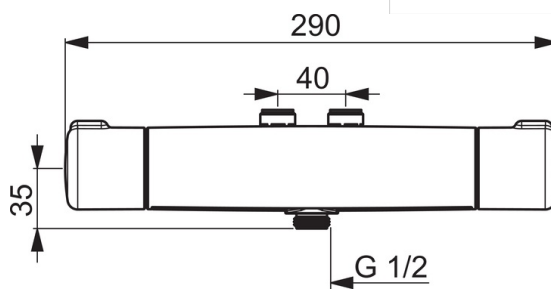

EAN: 6414150077272
static.oras.com/7466

Thermostatic shower faucet. Temperature handle equipped with safety stop at 38°C. Volume handle with EcoFlow control. The faucet includes litter filters and non-return valves.

- Shower solutions
- Thermostatic
- Wall mounted
- Chrome
- Temperature control handle, Flow control handle
- Eco flow control
- Ceramic head part for flow control, Thermostatic cartridge for automatic temperature control, Non-return valve(s), Litter filter(s)

Technical data

Flow properties

Eco-flow at 300 kPa	0.18 l/s
Flow-rate at 300 kPa	0.26 l/s
Pressure loss with flow (0.2 l/s)	180 kPa

Technical properties

Hot water supply	max. +80°C
Working pressure	100 - 1000 kPa
Connection size	G1/2
Installation width	cc40 mm
Material	Brass

Regulations

EN standard	EN 1111
Noise class	I (ISO 3822) Oras lab.