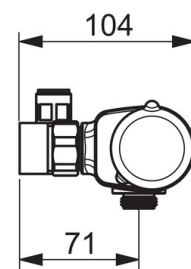

EAN: 6414150077272
static.oras.com/7466

Thermostatic shower faucet. Temperature handle equipped with safety stop at 38°C. Volume handle with EcoFlow control. The faucet includes litter filters and non-return valves.

- Shower solutions
- Thermostatic
- Wall mounted
- Chrome
- Temperature control handle, Flow control handle
- Eco flow control
- Ceramic head part for flow control, Thermostatic cartridge for automatic temperature control, Non-return valve(s), Litter filter(s)

Technical data

Flow properties

Eco-flow at 300 kPa	0.18 l/s
Flow-rate at 300 kPa	0.26 l/s
Pressure loss with flow (0.2 l/s)	180 kPa

Technical properties

Hot water supply	max. +80°C
Working pressure	100 - 1000 kPa
Connection size	G1/2
Installation width	cc40 mm
Material	Brass

Regulations

EN standard	EN 1111
Noise class	I (ISO 3822) Oras lab.