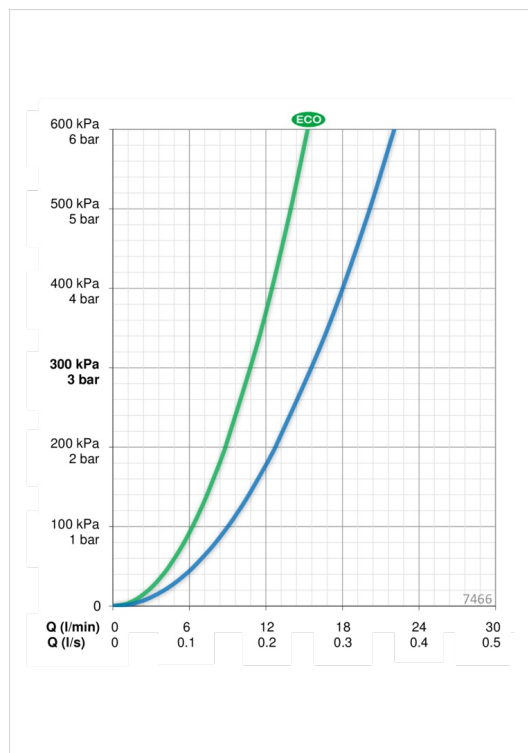

EAN: 6414150077272
static.oras.com/7466

Thermostatic shower faucet. Temperature handle equipped with safety stop at 38°C. Volume handle with EcoFlow control. The faucet includes litter filters and non-return valves.

- Shower solutions
- Thermostatic
- Wall mounted
- Chrome
- Temperature control handle, Flow control handle
- Eco flow control
- Ceramic head part for flow control, Thermostatic cartridge for automatic temperature control, Non-return valve(s), Litter filter(s)

Technical data

Flow properties

Eco-flow at 300 kPa	0.18 l/s
Flow-rate at 300 kPa	0.26 l/s
Pressure loss with flow (0.2 l/s)	180 kPa

Technical properties

Hot water supply	max. +80°C
Working pressure	100 - 1000 kPa
Connection size	G1/2
Installation width	cc40 mm
Material	Brass

Regulations

EN standard	EN 1111
Noise class	I (ISO 3822) Oras lab.