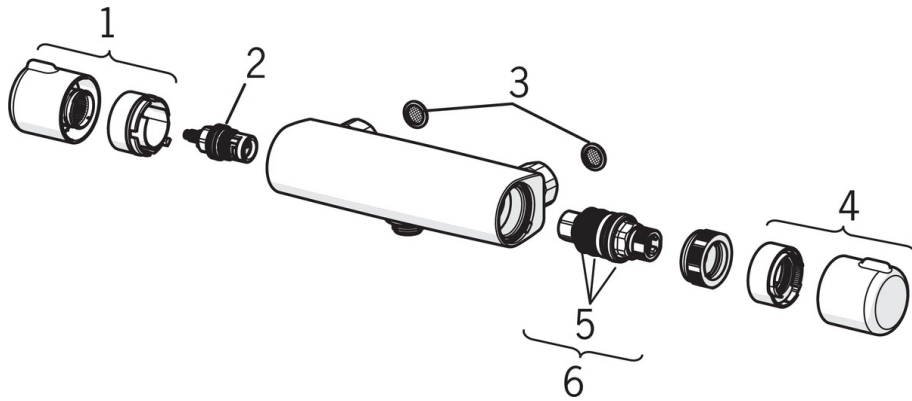

Spare parts

SP7460

	Name	Code
01	Flow control handle	602430V
02	Headpart	109898
03	Litter filters, G1/2, DN15	198094/2
03	Filter sealing, G3/4, DN20	178375V
04	Temperature control handle	602431V
05	O-ring kit	178796V
06	Thermostatic cartridge	178780V