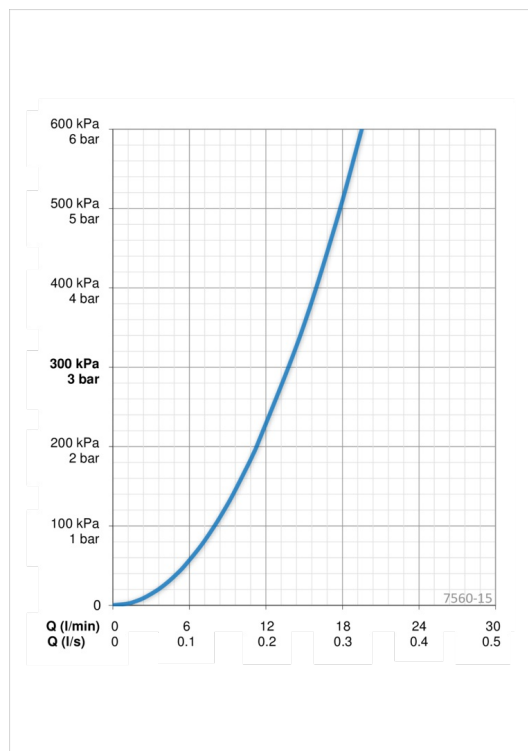

EAN: 6414150082900
static.oras.com/7560-15

Thermostatic shower faucet with easy-to-use control handles. Temperature limiter in the handle. Spacious shelf made of safety glass. The faucet is equipped with straight couplings with stop valves, litter filters and non-return valves.

- Shower solutions
- Thermostatic
- Wall mounted
- Chrome/Grey
- Temperature control handle, Flow control handle
- Safety stop against scalding at 38°C, The housing of the fittings conducts minimal heat
- Thermostatic cartridge for automatic temperature control
- Ball eccentric coupling(s), with integrated shut-off valve(s)
- Safety glass

Technical data

Flow properties

Flow-rate at 300 kPa	0.23 l/s
Pressure loss with flow (0.2 l/s)	230 kPa

Technical properties

Hot water supply	max. +80°C
Working pressure	100 - 1000 kPa
Connection size	G1/2
Installation width	CC150 mm
Material	Brass

Regulations

EN standard	EN 1111
Noise class	I (ISO 3822) Oras lab.