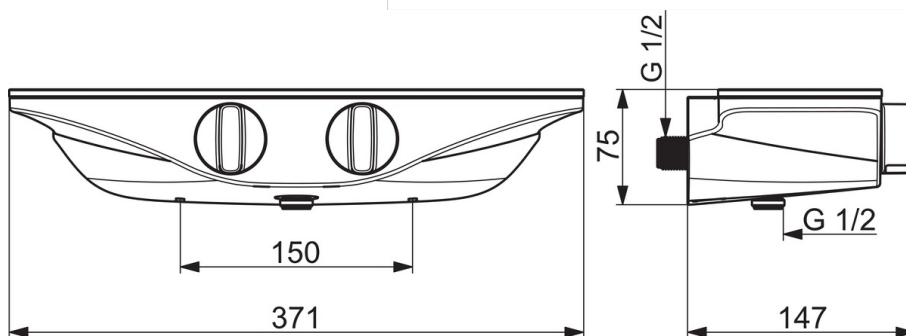

EAN: 6414150082900
static.oras.com/7560-15

Thermostatic shower faucet with easy-to-use control handles. Temperature limiter in the handle. Spacious shelf made of safety glass. The faucet is equipped with straight couplings with stop valves, litter filters and non-return valves.

- Shower solutions
- Thermostatic
- Wall mounted
- Chrome/Grey
- Temperature control handle, Flow control handle
- Safety stop against scalding at 38°C, The housing of the fittings conducts minimal heat
- Thermostatic cartridge for automatic temperature control
- Ball eccentric coupling(s), with integrated shut-off valve(s)
- Safety glass

Technical data

Flow properties

Flow-rate at 300 kPa	0.23 l/s
Pressure loss with flow (0.2 l/s)	230 kPa

Technical properties

Hot water supply	max. +80°C
Working pressure	100 - 1000 kPa
Connection size	G1/2
Installation width	CC150 mm
Material	Brass

Regulations

EN standard	EN 1111
Noise class	I (ISO 3822) Oras lab.