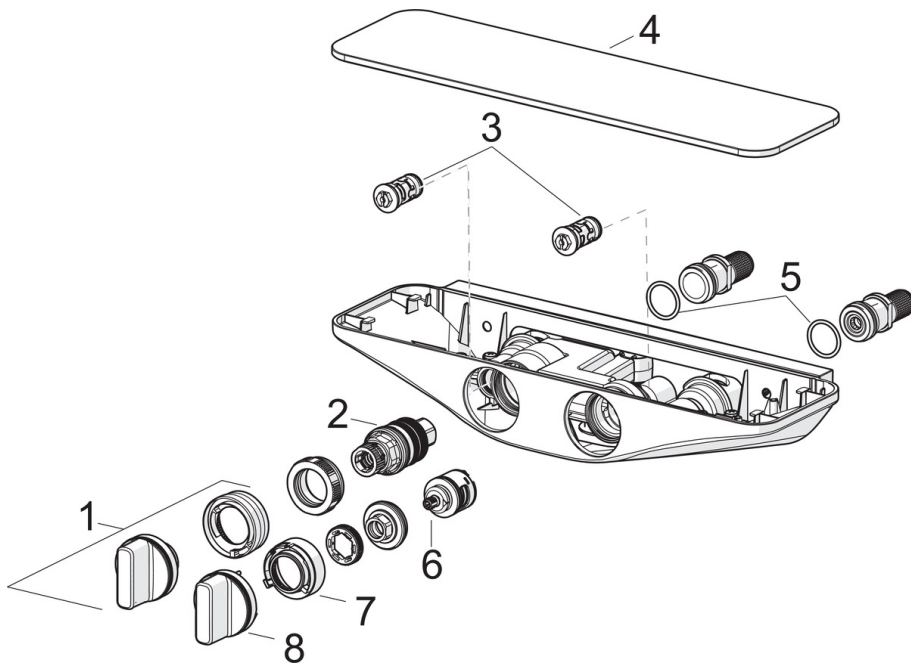

EAN: 6414150082900
static.oras.com/7560-15

Thermostatic shower faucet with easy-to-use control handles. Temperature limiter in the handle. Spacious shelf made of safety glass. The faucet is equipped with straight couplings with stop valves, litter filters and non-return valves.

- Shower solutions
- Thermostatic
- Wall mounted
- Chrome/Grey
- Temperature control handle, Flow control handle
- Safety stop against scalding at 38°C, The housing of the fittings conducts minimal heat
- Thermostatic cartridge for automatic temperature control
- Ball eccentric coupling(s), with integrated shut-off valve(s)
- Safety glass

Technical data

Flow properties

Flow-rate at 300 kPa	0.23 l/s
Pressure loss with flow (0.2 l/s)	230 kPa

Technical properties

Hot water supply	max. +80°C
Working pressure	100 - 1000 kPa
Connection size	G1/2
Installation width	CC150 mm
Material	Brass

Regulations

EN standard	EN 1111
Noise class	I (ISO 3822) Oras lab.

Spare parts

SP7560U-15

	Name	Code
01	Temperature control handle Discontinued	1000791V
02	Thermostatic cartridge	178780V
03	One-way valve with litter screen, (9/2018-)	1004950V
03	One-way valve with litter screen	602346V
04	Cover plate Grey	1003043V
05	O-ring, 25.07x2.62	602674V
06	Diverter and cartridge	198282V
07	Flow limiter Discontinued	1002451V
08	Flow control handle Discontinued	1000716V