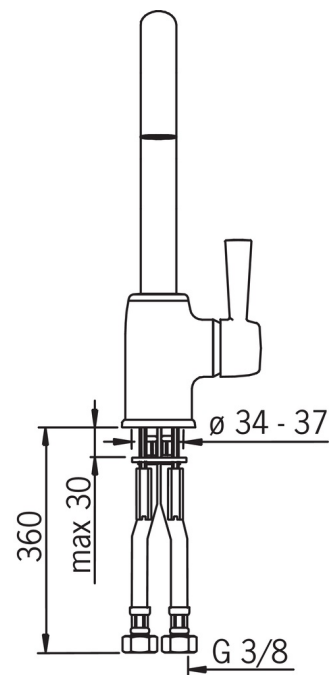

Spare parts

SP8530

Name	Code
01 Aerator, M18.5x1	859338V
02 Sealing kit for spout	198287V
03 Cartridge	158890
04 Tightening nut	158726
05 Covering cap	859103V
06 Lever	859332V
07 Supporting plate, 100x60mm	158825
08 Fixing plates with nuts	158697
09 Spout	859331V