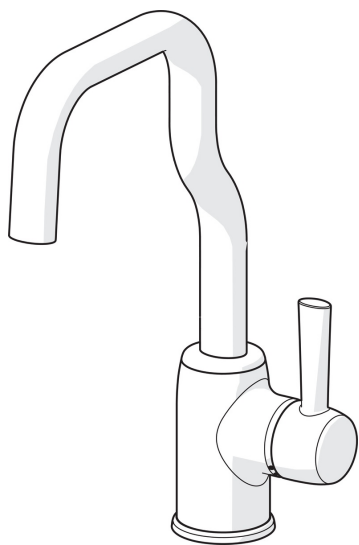

Spare parts

SP8530

Name	Code
01 Aerator, M18.5x1	859338V
02 Sealing kit for spout	198287V
03 Cartridge	158890
04 Tightening nut	158726
05 Covering cap	859103V
06 Lever	859332V
07 Supporting plate, 100x60mm	158825
08 Fixing plates with nuts	158697
09 Spout	859331V