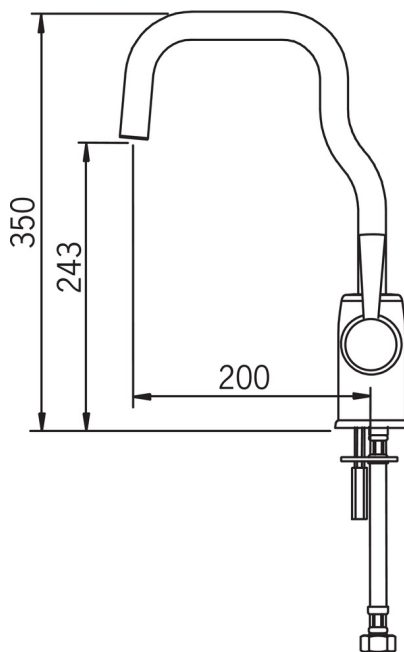

Spare parts

SP8530

Name	Code
01 Aerator, M18.5x1	859338V
02 Sealing kit for spout	198287V
03 Cartridge	158890
04 Tightening nut	158726
05 Covering cap	859103V
06 Lever	859332V
07 Supporting plate, 100x60mm	158825
08 Fixing plates with nuts	158697
09 Spout	859331V