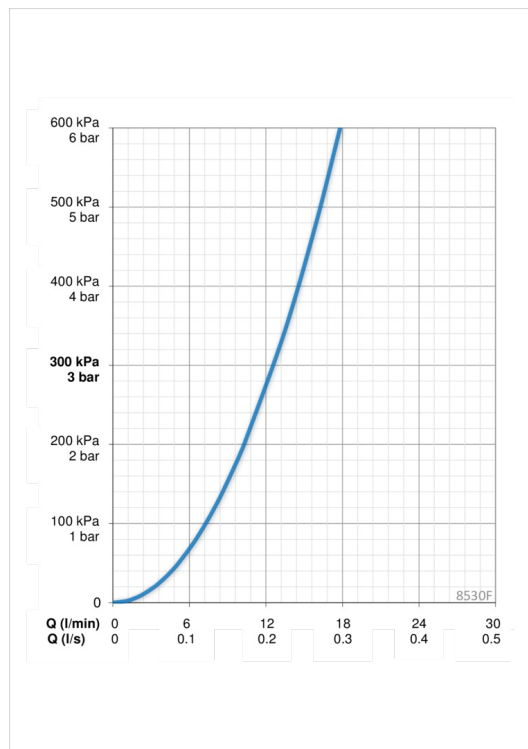

EAN: 6414150051395

www.oras.com/en/products/oras/product/8530F

Kitchen faucet with a swivel spout. Spout swing angle either 60°, 85° or 110° (factory default). Aerator integrated into the spout.
Design: Alessandro Mendini

F = with flexible pipes

- Kitchen
- Single-lever, side operated
- Deck mounted
- Chrome
- Swivel spout
- Hidden aerator
- Single operating lever/handle, Hot/Cold symbols, Pin shape
- Limitation option for maximum temperature and flow-rate
- ø 40 mm ceramic cartridge for flow and temperature control
- Flexible inlet pipes

Technical data

Flow properties

Flow-rate at 300 kPa	0.21 l/s
Pressure loss with flow (0.2 l/s)	280 kPa

Technical properties

Hot water supply	max. +80°C
Working pressure	50 - 1000 kPa
Connection size	G3/8
Projection	200 mm
Material	Brass

Regulations

EN standard	EN 817
Noise class	II (ISO 3822) Oras lab.