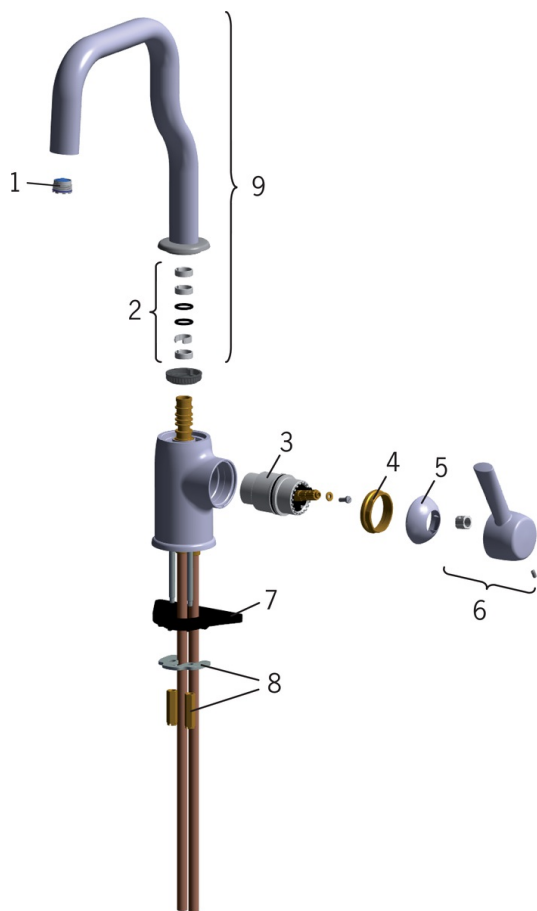

EAN: 6414150051395

[www.oras.com/en/products/oras/product/8530F](http://www.oras.com/en/products/oras/product/8530F)

Kitchen faucet with a swivel spout. Spout swing angle either 60°, 85° or 110° (factory default). Aerator integrated into the spout.  
Design: Alessandro Mendini

F = with flexible pipes

- Kitchen
- Single-lever, side operated
- Deck mounted
- Chrome
- Swivel spout
- Hidden aerator
- Single operating lever/handle, Hot/Cold symbols, Pin shape
- Limitation option for maximum temperature and flow-rate
- ø 40 mm ceramic cartridge for flow and temperature control
- Flexible inlet pipes

### Technical properties

Hot water supply	<b>max. +80°C</b>
Working pressure	<b>50 - 1000 kPa</b>
Connection size	<b>G3/8</b>
Projection	<b>200 mm</b>
Material	<b>Brass</b>

### SP8530

Name	Code
01 Aerator, M18.5x1	859338V
02 Sealing kit for spout	198287V
03 Cartridge	158890
04 Tightening nut	158726
05 Covering cap	859103V
06 Lever	859332V
07 Supporting plate, 100x60mm	158825
08 Fixing plates with nuts	158697
09 Spout	859331V