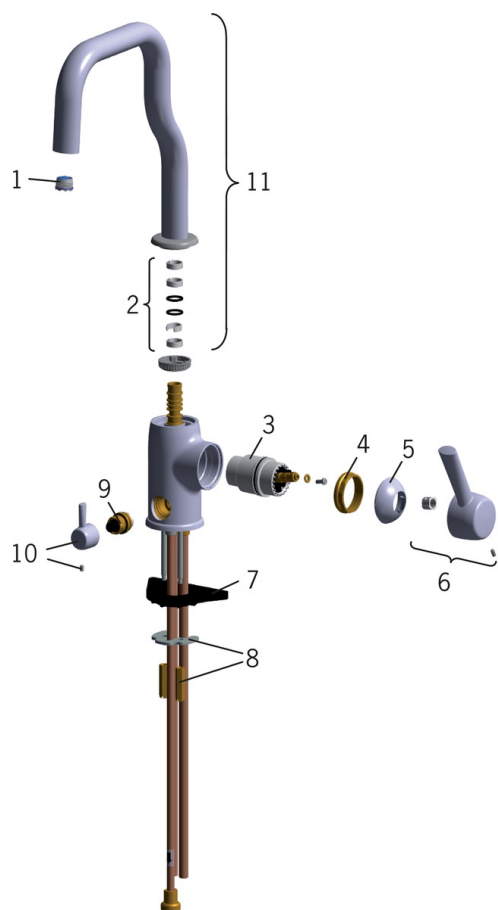

EAN: 6414150051388

[www.oras.com/en/products/oras/product/8535](http://www.oras.com/en/products/oras/product/8535)

Kitchen faucet with a swivel spout and dishwasher valve (connected to cold water inlet). Spout swing angle either 60°, 85° or 110° (factory default). Aerator integrated into the spout.

### Technical properties

Hot water supply	<b>max. +80°C</b>
Working pressure	<b>50 - 1000 kPa</b>
Connection size	<b>Ø10 mm</b>
Projection	<b>200 mm</b>
Material	<b>Brass</b>

## Spare parts

### SP8535

	Name	Code
01	Aerator, M18.5x1	859338V
02	Sealing kit for spout	198287V
03	Cartridge	158890
04	Tightening nut	158726
05	Covering cap	859103V
06	Lever	859332V
07	Supporting plate, 100x60mm	158825
08	Fixing plates with nuts	158697
09	Headpart	158203V
10	Lever	859339V
11	Spout	859331V