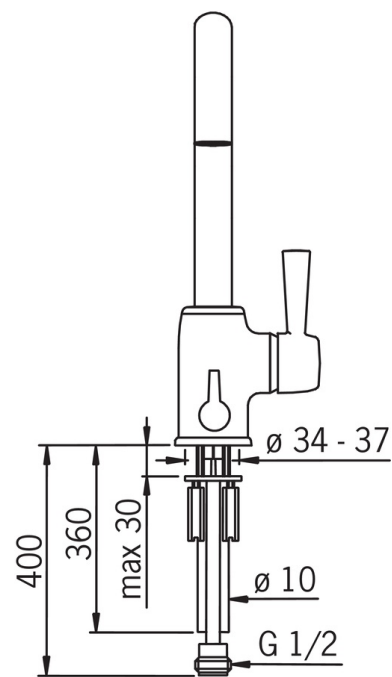

Spare parts

SP8535

	Name	Code
01	Aerator, M18.5x1	859338V
02	Sealing kit for spout	198287V
03	Cartridge	158890
04	Tightening nut	158726
05	Covering cap	859103V
06	Lever	859332V
07	Supporting plate, 100x60mm	158825
08	Fixing plates with nuts	158697
09	Headpart	158203V
10	Lever	859339V
11	Spout	859331V