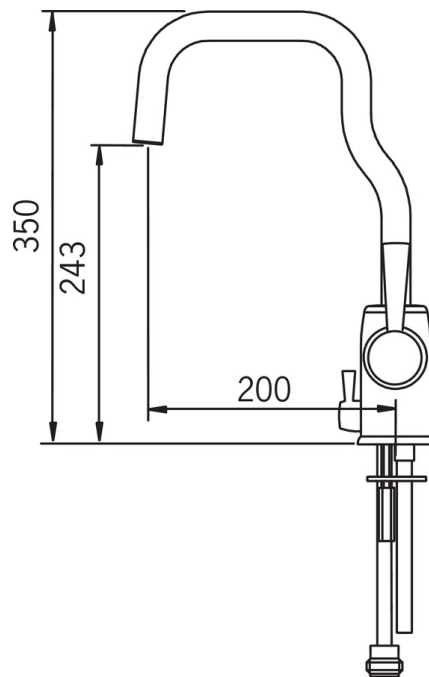

Spare parts

SP8535

	Name	Code
01	Aerator, M18.5x1	859338V
02	Sealing kit for spout	198287V
03	Cartridge	158890
04	Tightening nut	158726
05	Covering cap	859103V
06	Lever	859332V
07	Supporting plate, 100x60mm	158825
08	Fixing plates with nuts	158697
09	Headpart	158203V
10	Lever	859339V
11	Spout	859331V