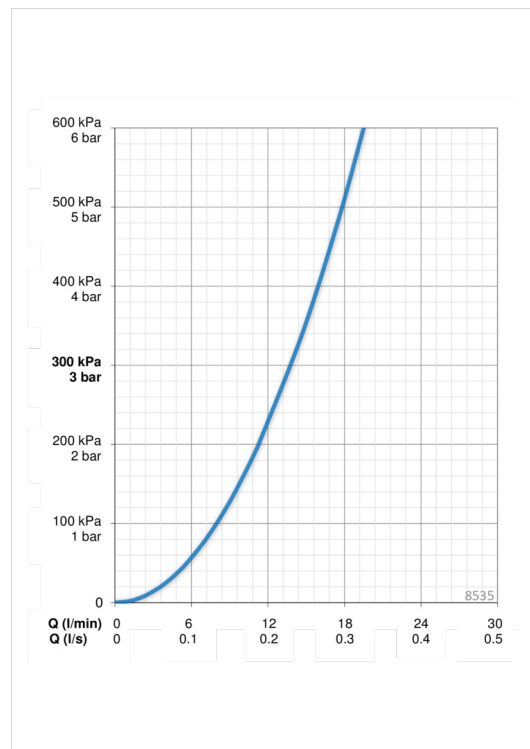

Type approvals

STF certificate	VTT-RTH-10572-07