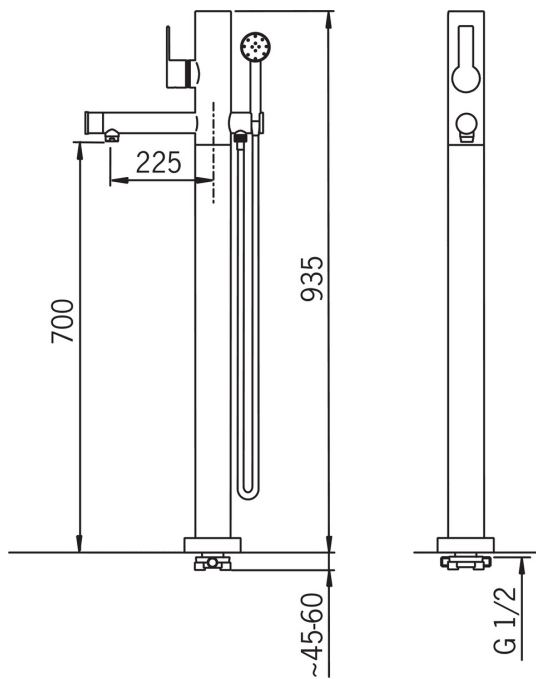

Spare parts

SP8550

	Name	Code
01	Lever	859157V
02	Covering cap	859155V
03	Tightening nut	158726
04	Cartridge	158890
05	Aerator, M28x1	232213
06	Diverter nut	209711V
07	Diverter	859381V