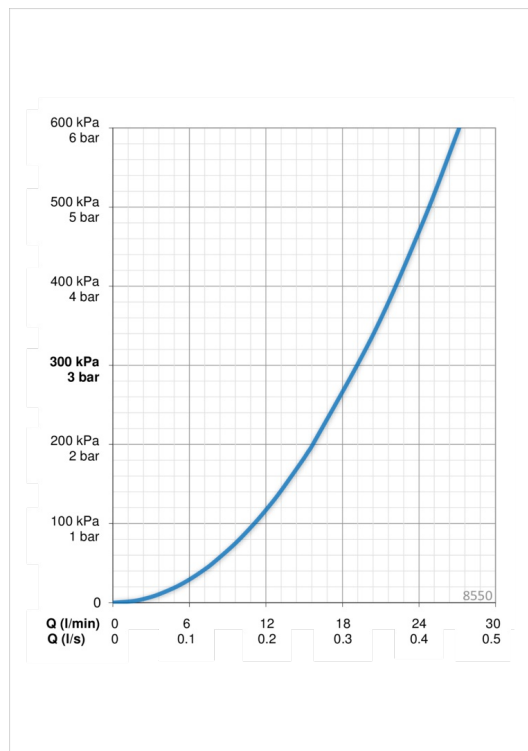

Type approvals

STF certificate	VTT-09185-06
Sintef	Sintef Nr. 0970