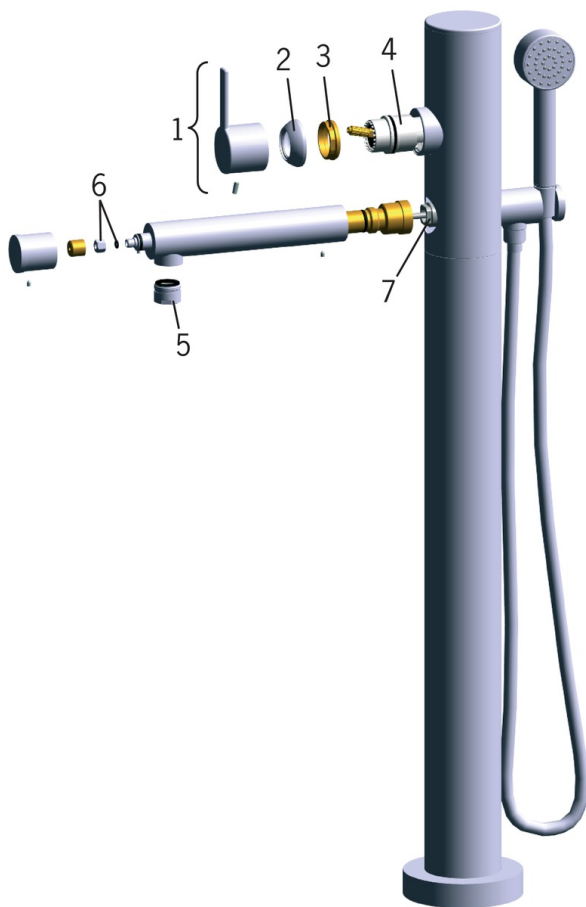

EAN: 6414150045554

[www.oras.com/en/products/oras/product/8550](http://www.oras.com/en/products/oras/product/8550)

Floor standing bath faucet with fixed diverter spout and aerator. Hand shower and shower hose are included.

Design: Stefano Giovannoni

- Bathroom
- Single-lever
- Floor standing
- Chrome
- Fixed spout
- Single operating lever/handle, Hot/Cold symbols
- Pull operated diverter
- Hand shower, Shower hose (1500 mm)
- Limitation option for maximum temperature and flow-rate
- Non-return valve(s),  $\varnothing$  40 mm ceramic cartridge for flow and temperature control

### Technical properties

Hot water supply	<b>max. +80°C</b>
Working pressure	<b>50 - 1000 kPa</b>
Connection size	<b>G1/2</b>
Installation width	<b>CC935 mm</b>
Projection	<b>225 mm</b>
Material	<b>Brass</b>

### SP8550

	Name	Code
01	Lever	859157V
02	Covering cap	859155V
03	Tightening nut	158726
04	Cartridge	158890
05	Aerator, M28x1	232213
06	Diverter nut	209711V
07	Diverter	859381V