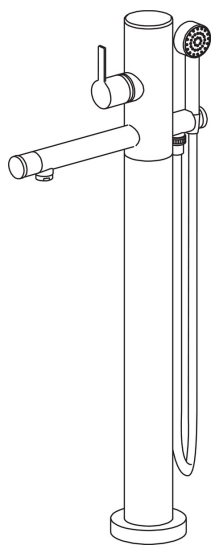

Spare parts

SP8550

	Name	Code
01	Lever	859157V
02	Covering cap	859155V
03	Tightening nut	158726
04	Cartridge	158890
05	Aerator, M28x1	232213
06	Diverter nut	209711V
07	Diverter	859381V