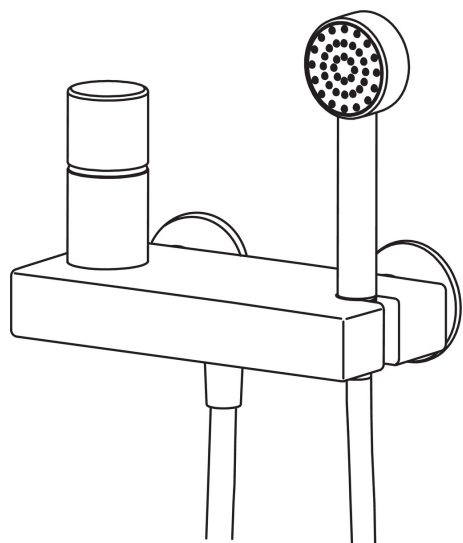

EAN: 6414150045561

www.oras.com/en/products/oras/product/8560

Shower faucet with hand shower and shower hose. Eccentric unions and cover plates are included.

Design: Stefano Giovannoni

Please note! The faucet is not suitable for connecting to exposed water pipes.

- Shower
- Single-lever
- Wall mounted
- Chrome
- Single operating lever/handle, Hot/Cold symbols
- Hand shower, Shower hose (1500 mm)
- Limitation option for maximum temperature and flow-rate
- Non-return valve(s), \varnothing 40 mm ceramic cartridge for flow and temperature control
- Eccentric coupling(s), Cover plate(s)

Technical data

Flow properties

Flow-rate at 300 kPa	0.24 l/s
Pressure loss with flow (0.2 l/s)	210 kPa

Technical properties

Hot water supply	max. +80°C
Working pressure	50 - 1000 kPa
Connection size	G1/2
Installation width	CC150± 15 mm
Material	Brass

Regulations

EN standard	EN 817
Noise class	II (ISO 3822)

Type approvals

Sintef	Sintef Nr. 0971
--------	------------------------

Spare parts

SP8560

	Name	Code
01	Tightening nut	158726
02	Cartridge	158890
03	Lever	859102V
04	Covering cap	859103V