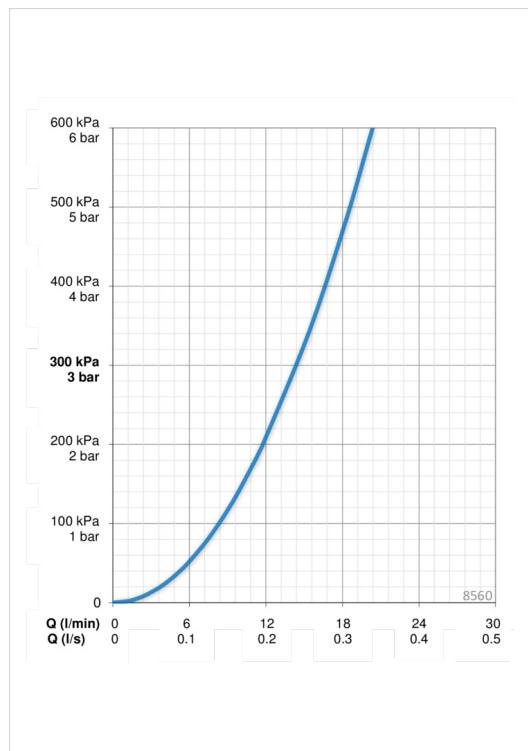

EAN: 6414150045561

www.oras.com/en/products/oras/product/8560

Shower faucet with hand shower and shower hose. Eccentric unions and cover plates are included.

Design: Stefano Giovannoni

Please note! The faucet is not suitable for connecting to exposed water pipes.

- Shower
- Single-lever
- Wall mounted
- Chrome
- Single operating lever/handle, Hot/Cold symbols
- Hand shower, Shower hose (1500 mm)
- Limitation option for maximum temperature and flow-rate
- Non-return valve(s), $\varnothing$ 40 mm ceramic cartridge for flow and temperature control
- Eccentric coupling(s), Cover plate(s)

Technical data

Flow properties

Flow-rate at 300 kPa	0.24 l/s
Pressure loss with flow (0.2 l/s)	210 kPa

Technical properties

Hot water supply	max. +80°C
Working pressure	50 - 1000 kPa
Connection size	G1/2
Installation width	CC150± 15 mm
Material	Brass

Regulations

EN standard	EN 817
Noise class	II (ISO 3822)

Type approvals

Sintef	Sintef Nr. 0971