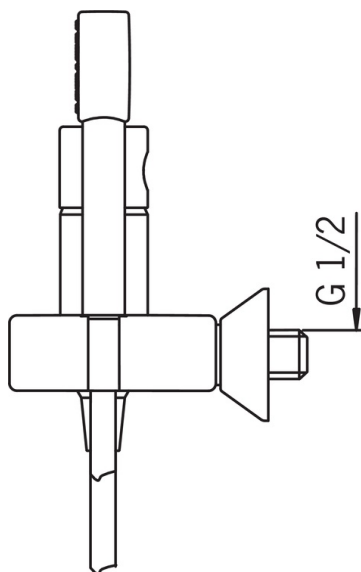

EAN: 6414150045561

www.oras.com/en/products/oras/product/8560

Shower faucet with hand shower and shower hose. Eccentric unions and cover plates are included.

Design: Stefano Giovannoni

Please note! The faucet is not suitable for connecting to exposed water pipes.

- Shower
- Single-lever
- Wall mounted
- Chrome
- Single operating lever/handle, Hot/Cold symbols
- Hand shower, Shower hose (1500 mm)
- Limitation option for maximum temperature and flow-rate
- Non-return valve(s), \varnothing 40 mm ceramic cartridge for flow and temperature control
- Eccentric coupling(s), Cover plate(s)

Technical data

Flow properties

Flow-rate at 300 kPa	0.24 l/s
Pressure loss with flow (0.2 l/s)	210 kPa

Technical properties

Hot water supply	max. +80°C
Working pressure	50 - 1000 kPa
Connection size	G1/2
Installation width	CC150± 15 mm
Material	Brass

Regulations

EN standard	EN 817
Noise class	II (ISO 3822)

Type approvals

Sintef	Sintef Nr. 0971
--------	------------------------

Spare parts

SP8560

	Name	Code
01	Tightening nut	158726
02	Cartridge	158890
03	Lever	859102V
04	Covering cap	859103V