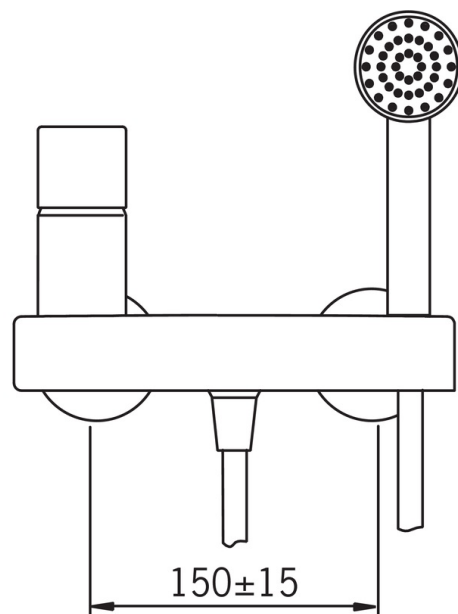

EAN: 6414150045561

www.oras.com/en/products/oras/product/8560

Shower faucet with hand shower and shower hose. Eccentric unions and cover plates are included.

Design: Stefano Giovannoni

Please note! The faucet is not suitable for connecting to exposed water pipes.

- Shower
- Single-lever
- Wall mounted
- Chrome
- Single operating lever/handle, Hot/Cold symbols
- Hand shower, Shower hose (1500 mm)
- Limitation option for maximum temperature and flow-rate
- Non-return valve(s), \varnothing 40 mm ceramic cartridge for flow and temperature control
- Eccentric coupling(s), Cover plate(s)

Technical data

Flow properties

Flow-rate at 300 kPa	0.24 l/s
Pressure loss with flow (0.2 l/s)	210 kPa

Technical properties

Hot water supply	max. +80°C
Working pressure	50 - 1000 kPa
Connection size	G1/2
Installation width	CC150± 15 mm
Material	Brass

Regulations

EN standard	EN 817
Noise class	II (ISO 3822)

Type approvals

Sintef	Sintef Nr. 0971
--------	------------------------

Spare parts

SP8560

	Name	Code
01	Tightening nut	158726
02	Cartridge	158890
03	Lever	859102V
04	Covering cap	859103V