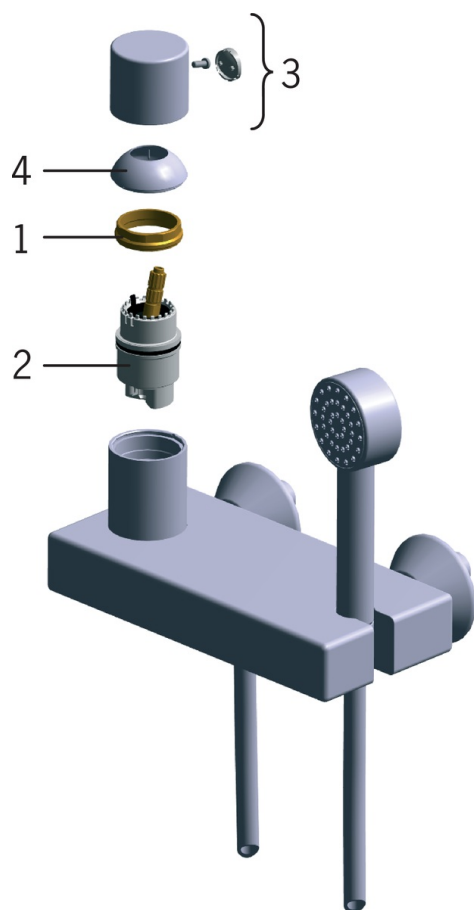

EAN: 6414150045561

www.oras.com/en/products/oras/product/8560

Shower faucet with hand shower and shower hose. Eccentric unions and cover plates are included.

Design: Stefano Giovannoni

Please note! The faucet is not suitable for connecting to exposed water pipes.

- Shower
- Single-lever
- Wall mounted
- Chrome
- Single operating lever/handle, Hot/Cold symbols
- Hand shower, Shower hose (1500 mm)
- Limitation option for maximum temperature and flow-rate
- Non-return valve(s), \varnothing 40 mm ceramic cartridge for flow and temperature control
- Eccentric coupling(s), Cover plate(s)

Technical data

Flow properties

Flow-rate at 300 kPa	0.24 l/s
Pressure loss with flow (0.2 l/s)	210 kPa

Technical properties

Hot water supply	max. +80°C
Working pressure	50 - 1000 kPa
Connection size	G1/2
Installation width	CC150± 15 mm
Material	Brass

Regulations

EN standard	EN 817
Noise class	II (ISO 3822)

Type approvals

Sintef	Sintef Nr. 0971
--------	------------------------

Spare parts

SP8560

	Name	Code
01	Tightening nut	158726
02	Cartridge	158890
03	Lever	859102V
04	Covering cap	859103V