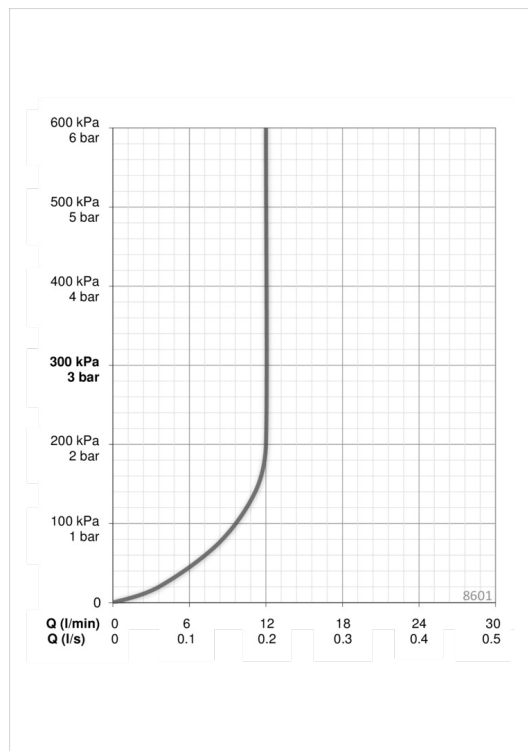

Type approvals

STF certificate	VTT-RTH-04955-08