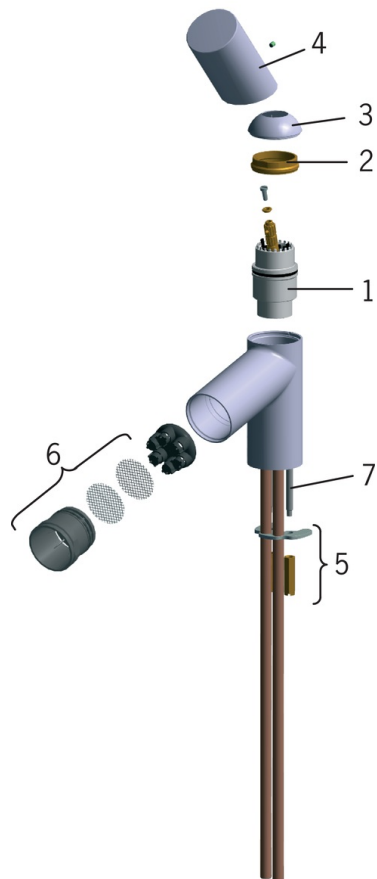

- Bathroom
- Single-lever
- Deck mounted
- Chrome
- Fixed spout
- Laminar stream
- Single operating lever/handle, Hot/Cold symbols
- Push pop-up waste without draw-rod

## Spare parts

### SP8610

Name	Code
01 Cartridge	158890
02 Tightening nut	158726
03 Covering cap	859103V
04 Handle	600065V
05 Fixing plates with nuts	158697
06 Nozzle	600173V
07 Fixing screw (10 pcs), M6x55	158727/10