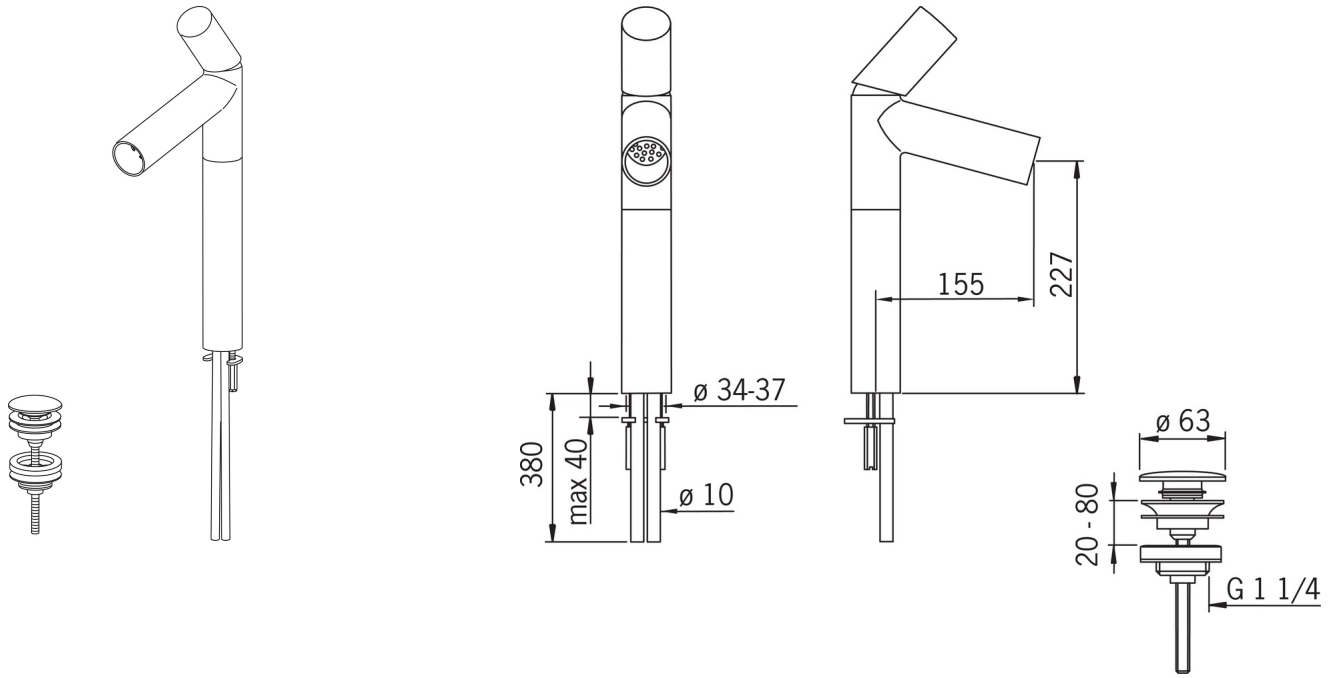

Spare parts