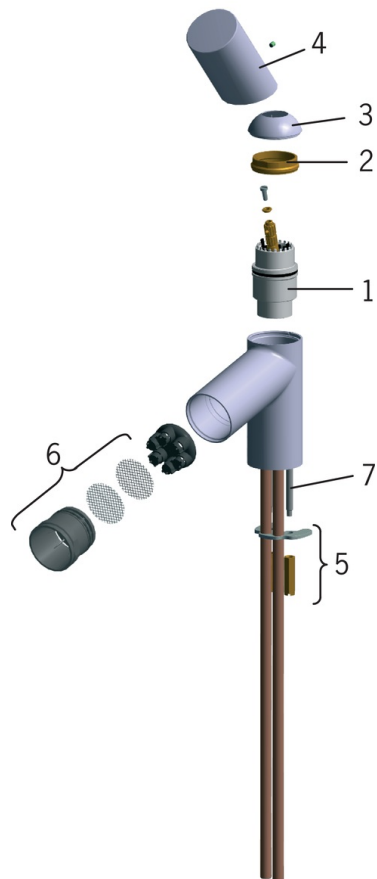

EAN: 6414150059612

www.oras.com/en/products/oras/product/8601F

High washbasin faucet from which water flows freely (without aerator). The faucet includes a rapid pop-up waste.

Design: Wiel Arets

F = with flexible pipes

- Bathroom
- Single-lever
- Deck mounted
- Chrome
- Fixed spout
- Laminar stream
- Single operating lever/handle, Hot/Cold symbols
- Push pop-up waste without draw-rod
- Flexible inlet pipes

Technical data

Flow properties

Flow-rate at 300 kPa (with flow controller)	0.2 l/s
Pressure loss with flow (0.1 l/s)	55 kPa

Technical properties

Hot water supply	max. +80°C
Working pressure	50 - 1000 kPa

Regulations

EN standard	EN 817
Noise class	I (ISO 3822) Oras lab.

Spare parts

SP8610

Name	Code
01 Cartridge	158890
02 Tightening nut	158726
03 Covering cap	859103V
04 Handle	600065V
05 Fixing plates with nuts	158697
06 Nozzle	600173V
07 Fixing screw (10 pcs), M6x55	158727/10