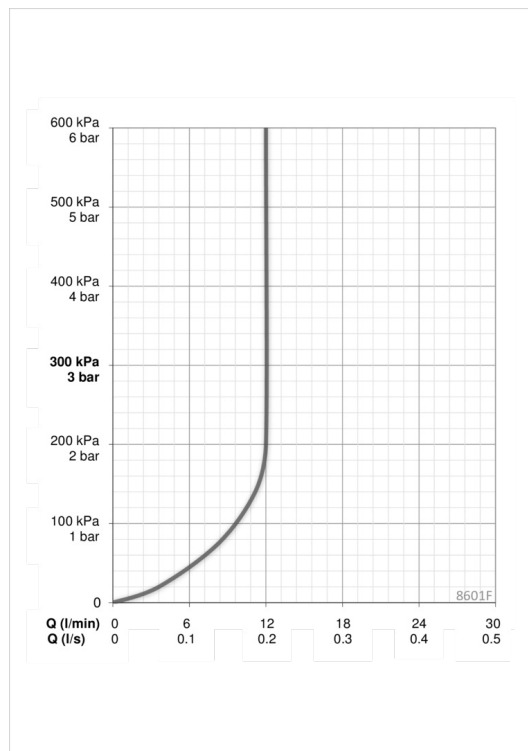

- Bathroom
- Single-lever
- Deck mounted
- Chrome
- Fixed spout
- Laminar stream
- Single operating lever/handle, Hot/Cold symbols
- Push pop-up waste without draw-rod
- Flexible inlet pipes

Technical data

Flow properties

Flow-rate at 300 kPa (with flow controller)	0.2 l/s
Pressure loss with flow (0.1 l/s)	55 kPa

Technical properties

Hot water supply	max. +80°C
Working pressure	50 - 1000 kPa

Regulations

EN standard	EN 817
Noise class	I (ISO 3822) Oras lab.