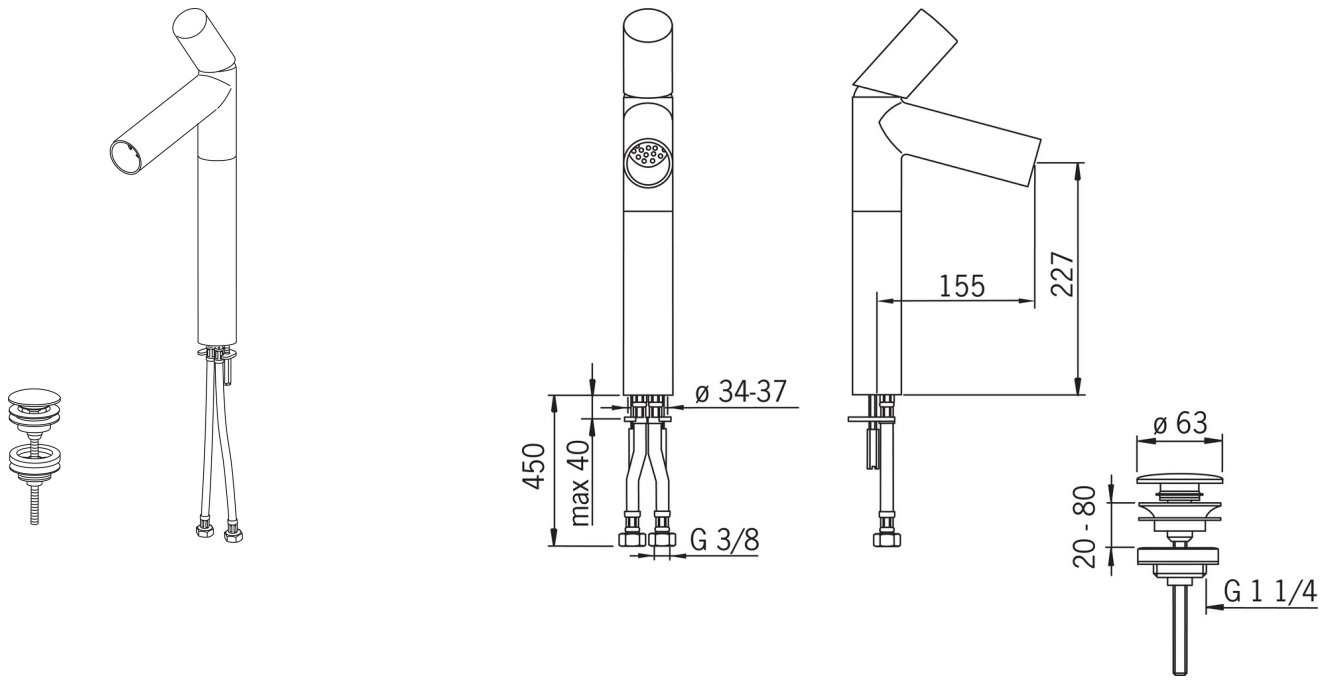

EAN: 6414150059612

www.oras.com/en/products/oras/product/8601F

High washbasin faucet from which water flows freely (without aerator). The faucet includes a rapid pop-up waste.

Design: Wiel Arets

F = with flexible pipes

- Bathroom
- Single-lever
- Deck mounted
- Chrome
- Fixed spout
- Laminar stream
- Single operating lever/handle, Hot/Cold symbols
- Push pop-up waste without draw-rod
- Flexible inlet pipes

Technical data

Flow properties

Flow-rate at 300 kPa (with flow controller)	0.2 l/s
Pressure loss with flow (0.1 l/s)	55 kPa

Technical properties

Hot water supply	max. +80°C
Working pressure	50 - 1000 kPa

Regulations

EN standard	EN 817
Noise class	I (ISO 3822) Oras lab.

Spare parts

SP8610

Name	Code
01 Cartridge	158890
02 Tightening nut	158726
03 Covering cap	859103V
04 Handle	600065V
05 Fixing plates with nuts	158697
06 Nozzle	600173V
07 Fixing screw (10 pcs), M6x55	158727/10