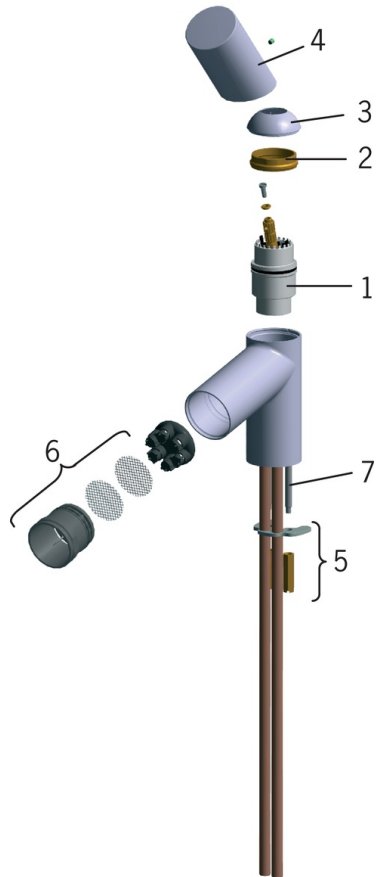

EAN: 6414150059643

www.oras.com/en/products/oras/product/8610F

Washbasin faucet from which water flows freely (without aerator). The faucet includes a rapid pop-up waste.

Design: Wiel Arets

F = with flexible pipes

- Bathroom
- Single-lever
- Deck mounted
- Chrome
- Fixed spout
- Laminar stream
- Single operating lever/handle, Hot/Cold symbols
- Push pop-up waste without draw-rod
- Flexible inlet pipes

Technical data

Flow properties

Flow-rate at 300 kPa (with flow controller)	0.2 l/s
Pressure loss with flow (0.1 l/s)	55 kPa

Technical properties

Hot water supply	max. +80°C
Working pressure	50 - 1000 kPa

Regulations

EN standard	EN 817
Noise class	I (ISO 3822) Oras lab.

Spare parts

SP8610

	Name	Code
01	Cartridge	158890
02	Tightening nut	158726
03	Covering cap	859103V
04	Handle	600065V
05	Fixing plates with nuts	158697
06	Nozzle	600173V
07	Fixing screw (10 pcs), M6x55	158727/10