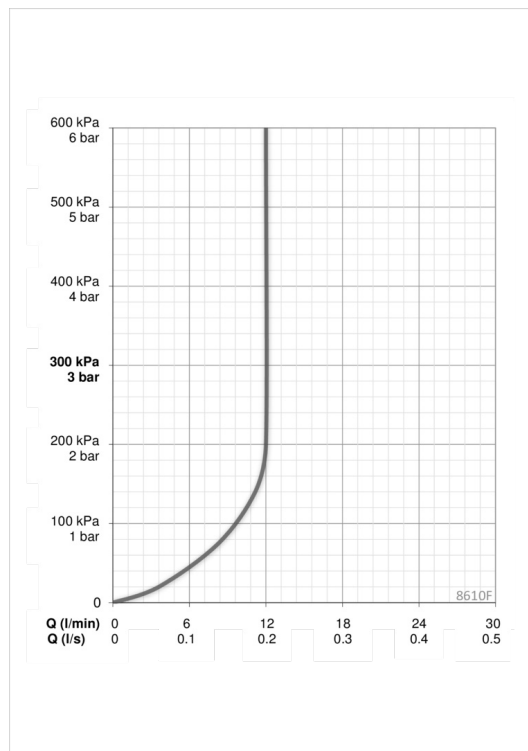

- Bathroom
- Single-lever
- Deck mounted
- Chrome
- Fixed spout
- Laminar stream
- Single operating lever/handle, Hot/Cold symbols
- Push pop-up waste without draw-rod
- Flexible inlet pipes

Technical data

Flow properties

Flow-rate at 300 kPa (with flow controller)	0.2 l/s
Pressure loss with flow (0.1 l/s)	55 kPa

Technical properties

Hot water supply	max. +80°C
Working pressure	50 - 1000 kPa

Regulations

EN standard	EN 817
Noise class	I (ISO 3822) Oras lab.