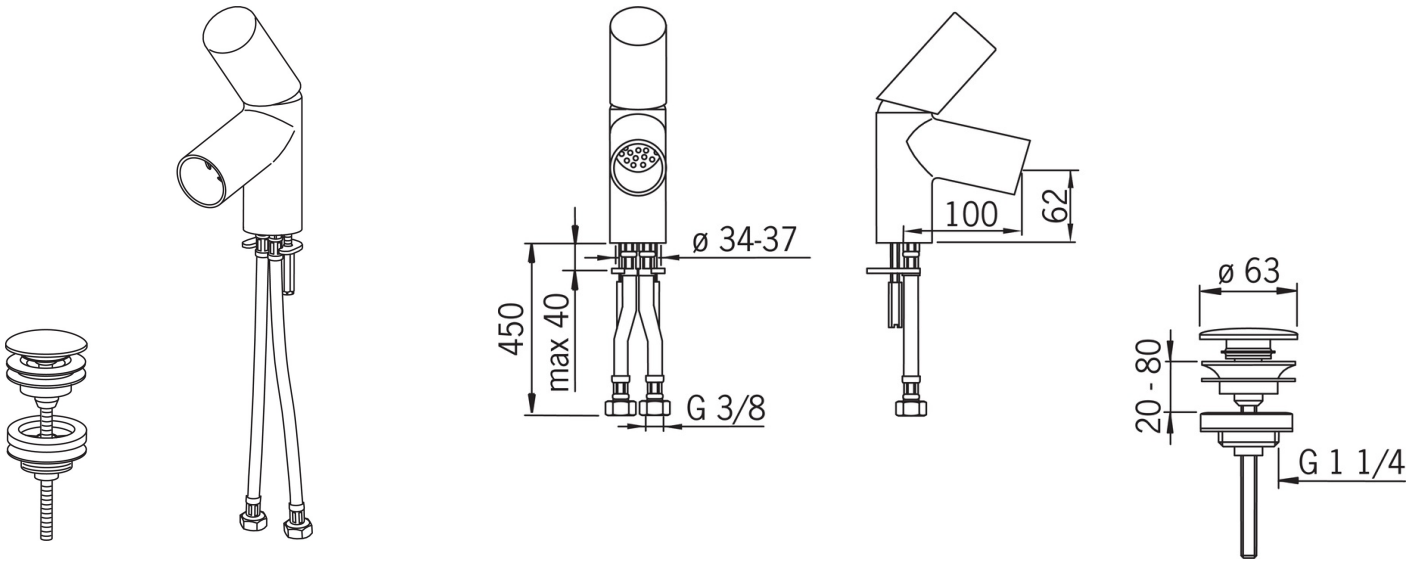

EAN: 6414150059643

www.oras.com/en/products/oras/product/8610F

Washbasin faucet from which water flows freely (without aerator). The faucet includes a rapid pop-up waste.

Design: Wiel Arets

F = with flexible pipes

- Bathroom
- Single-lever
- Deck mounted
- Chrome
- Fixed spout
- Laminar stream
- Single operating lever/handle, Hot/Cold symbols
- Push pop-up waste without draw-rod
- Flexible inlet pipes

Technical data

Spare parts

SP8610

	Name	Code
01	Cartridge	158890
02	Tightening nut	158726
03	Covering cap	859103V
04	Handle	600065V
05	Fixing plates with nuts	158697
06	Nozzle	600173V
07	Fixing screw (10 pcs), M6x55	158727/10