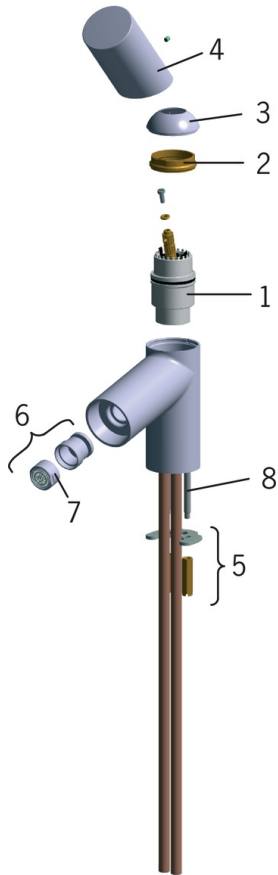

EAN: 6414150059667

www.oras.com/en/products/oras/product/8618

Bidet faucet with ball-joint aerator. The faucet includes a rapid pop-up waste.

Design: Wiel Arets

- Bathroom
- Single-lever
- Deck mounted
- Chrome
- Fixed spout
- Adjustable flow angle
- Single operating lever/handle, Hot/Cold symbols
- Push pop-up waste without draw-rod
- Copper inlet pipes

Technical data

Flow properties

Flow-rate at 300 kPa	0.2 l/s
Pressure loss with flow (0.1 l/s)	75 kPa

Technical properties

Hot water supply	max. +80°C
Working pressure	50 - 1000 kPa
Connection size	Ø10 mm
Projection	100 mm
Material	Brass

Regulations

EN standard	EN 817
Noise class	I (ISO 3822)

Type approvals

STF certificate	VTT-RTH-04955-08
-----------------	-------------------------

Spare parts

SP8618

	Name	Code
01	Cartridge	158890
02	Tightening nut	158726
03	Covering cap	859103V
04	Handle	600065V
05	Fixing plates with nuts	158697
06	Aerator with ball joint, M24x1/M24x1	232511
07	Aerator, M24 x 1 STD HC A	232211
08	Fixing screw (10 pcs), M6x55	158727/10