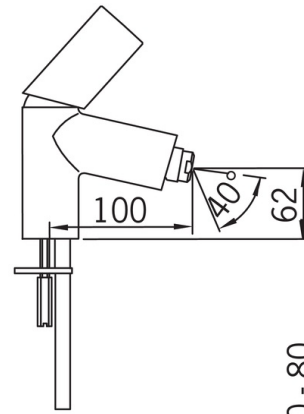

EAN: 6414150059667

www.oras.com/en/products/oras/product/8618

Bidet faucet with ball-joint aerator. The faucet includes a rapid pop-up waste.

Design: Wiel Arets

- Bathroom
- Single-lever
- Deck mounted
- Chrome
- Fixed spout
- Adjustable flow angle
- Single operating lever/handle, Hot/Cold symbols
- Push pop-up waste without draw-rod
- Copper inlet pipes

Technical data

Flow properties

Flow-rate at 300 kPa	0.2 l/s
Pressure loss with flow (0.1 l/s)	75 kPa

Technical properties

Hot water supply	max. +80°C
Working pressure	50 - 1000 kPa
Connection size	Ø10 mm
Projection	100 mm
Material	Brass

Regulations

EN standard	EN 817
Noise class	I (ISO 3822)

Type approvals

STF certificate	VTT-RTH-04955-08
-----------------	-------------------------

Spare parts

SP8618

	Name	Code
01	Cartridge	158890
02	Tightening nut	158726
03	Covering cap	859103V
04	Handle	600065V
05	Fixing plates with nuts	158697
06	Aerator with ball joint, M24x1/M24x1	232511
07	Aerator, M24 x 1 STD HC A	232211
08	Fixing screw (10 pcs), M6x55	158727/10