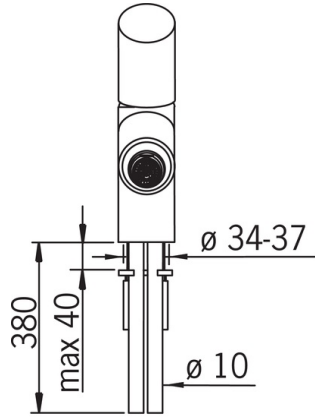

EAN: 6414150059667

www.oras.com/en/products/oras/product/8618

Bidet faucet with ball-joint aerator. The faucet includes a rapid pop-up waste.

Design: Wiel Arets

- Bathroom
- Single-lever
- Deck mounted
- Chrome
- Fixed spout
- Adjustable flow angle
- Single operating lever/handle, Hot/Cold symbols
- Push pop-up waste without draw-rod
- Copper inlet pipes

Technical data

Flow properties

Flow-rate at 300 kPa	0.2 l/s
Pressure loss with flow (0.1 l/s)	75 kPa

Technical properties

Hot water supply	max. +80°C
Working pressure	50 - 1000 kPa
Connection size	Ø10 mm
Projection	100 mm
Material	Brass

Regulations

EN standard	EN 817
Noise class	I (ISO 3822)

Type approvals

STF certificate	VTT-RTH-04955-08
-----------------	-------------------------

Spare parts

SP8618

	Name	Code
01	Cartridge	158890
02	Tightening nut	158726
03	Covering cap	859103V
04	Handle	600065V
05	Fixing plates with nuts	158697
06	Aerator with ball joint, M24x1/M24x1	232511
07	Aerator, M24 x 1 STD HC A	232211
08	Fixing screw (10 pcs), M6x55	158727/10