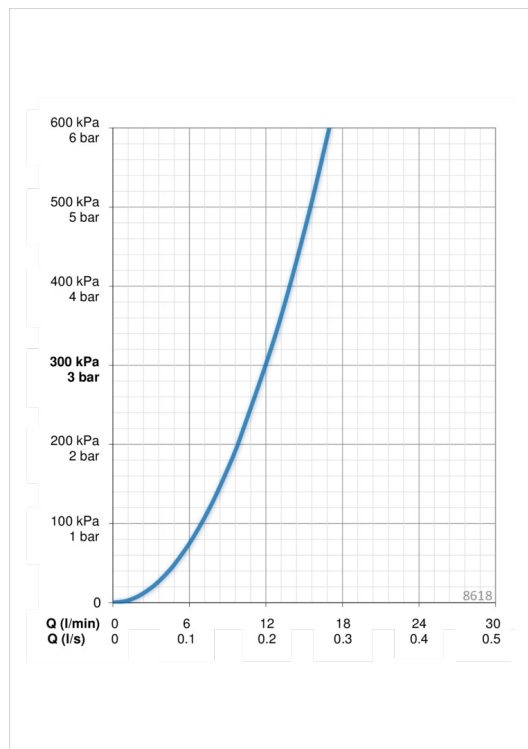

Type approvals

STF certificate	VTT-RTH-04955-08