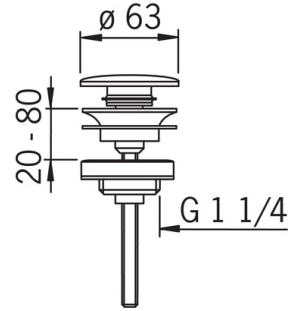

EAN: 6414150059667

www.oras.com/en/products/oras/product/8618

Bidet faucet with ball-joint aerator. The faucet includes a rapid pop-up waste.

Design: Wiel Arets

- Bathroom
- Single-lever
- Deck mounted
- Chrome
- Fixed spout
- Adjustable flow angle
- Single operating lever/handle, Hot/Cold symbols
- Push pop-up waste without draw-rod
- Copper inlet pipes

Technical data

Flow properties

Flow-rate at 300 kPa	0.2 l/s
Pressure loss with flow (0.1 l/s)	75 kPa

Technical properties

Hot water supply	max. +80°C
Working pressure	50 - 1000 kPa
Connection size	Ø10 mm
Projection	100 mm
Material	Brass

Regulations

EN standard	EN 817
Noise class	I (ISO 3822)

Type approvals

STF certificate	VTT-RTH-04955-08
-----------------	-------------------------

Spare parts

SP8618

	Name	Code
01	Cartridge	158890
02	Tightening nut	158726
03	Covering cap	859103V
04	Handle	600065V
05	Fixing plates with nuts	158697
06	Aerator with ball joint, M24x1/M24x1	232511
07	Aerator, M24 x 1 STD HC A	232211
08	Fixing screw (10 pcs), M6x55	158727/10