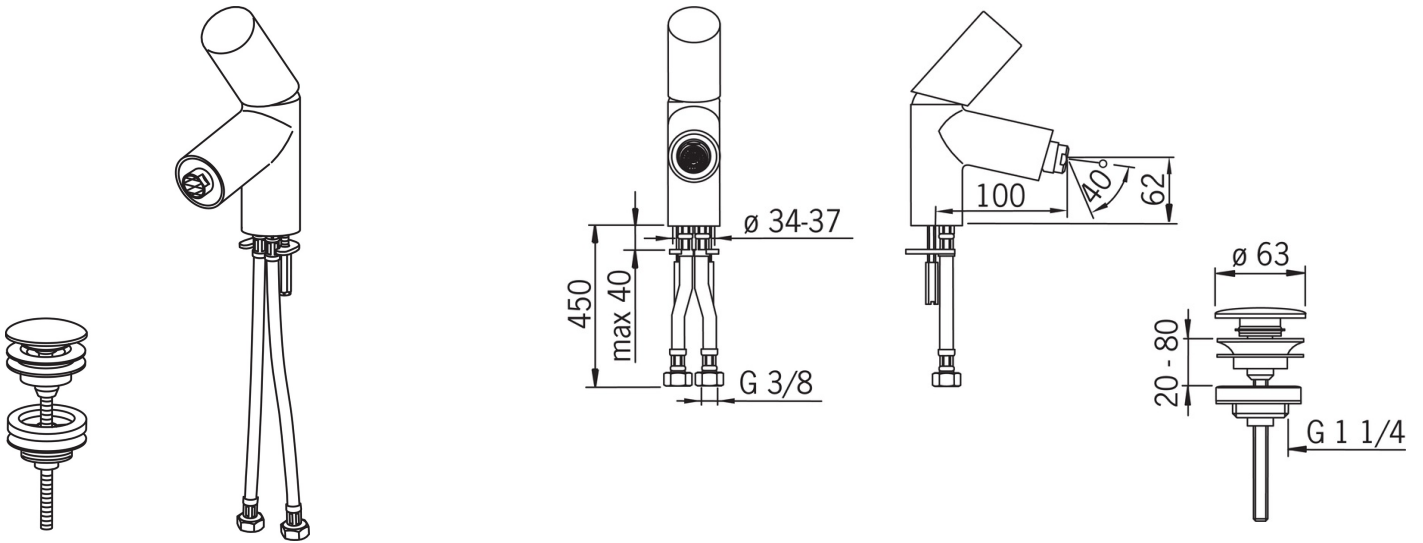

EAN: 6414150059674

www.oras.com/en/products/oras/product/8618F

Bidet faucet with ball-joint aerator. The faucet includes a rapid pop-up waste.

Design: Wiel Arets

F = with flexible pipes

- Bathroom
- Single-lever
- Deck mounted
- Chrome
- Fixed spout
- Adjustable flow angle
- Single operating lever/handle, Hot/Cold symbols
- Push pop-up waste without draw-rod
- Flexible inlet pipes

Technical data

Flow properties

Flow-rate at 300 kPa	0.19 l/s
Pressure loss with flow (0.1 l/s)	90 kPa

Technical properties

Hot water supply	max. +80°C
Working pressure	50 - 1000 kPa

Regulations

EN standard	EN 817
Noise class	I (ISO 3822) Oras lab.

Spare parts

SP8618

Name	Code
01 Cartridge	158890
02 Tightening nut	158726
03 Covering cap	859103V
04 Handle	600065V
05 Fixing plates with nuts	158697
06 Aerator with ball joint, M24x1/M24x1	232511
07 Aerator, M24 x 1 STD HC A	232211
08 Fixing screw (10 pcs), M6x55	158727/10