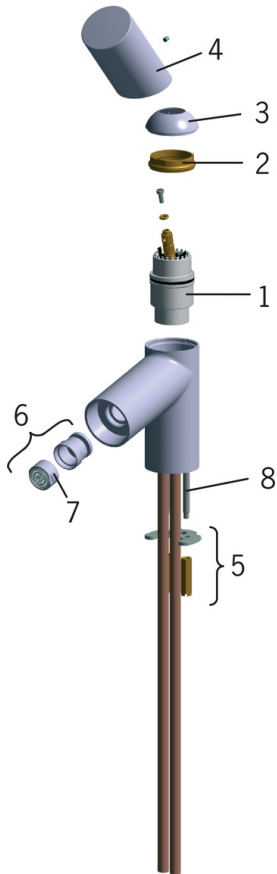

EAN: 6414150059674

www.oras.com/en/products/oras/product/8618F

Bidet faucet with ball-joint aerator. The faucet includes a rapid pop-up waste.

Design: Wiel Arets

F = with flexible pipes

- Bathroom
- Single-lever
- Deck mounted
- Chrome
- Fixed spout
- Adjustable flow angle
- Single operating lever/handle, Hot/Cold symbols
- Push pop-up waste without draw-rod
- Flexible inlet pipes

Technical data

Flow properties

Flow-rate at 300 kPa	0.19 l/s
Pressure loss with flow (0.1 l/s)	90 kPa

Technical properties

Hot water supply	max. +80°C
Working pressure	50 - 1000 kPa

Regulations

EN standard	EN 817
Noise class	I (ISO 3822) Oras lab.

Spare parts

SP8618

Name	Code
01 Cartridge	158890
02 Tightening nut	158726
03 Covering cap	859103V
04 Handle	600065V
05 Fixing plates with nuts	158697
06 Aerator with ball joint, M24x1/M24x1	232511
07 Aerator, M24 x 1 STD HC A	232211
08 Fixing screw (10 pcs), M6x55	158727/10