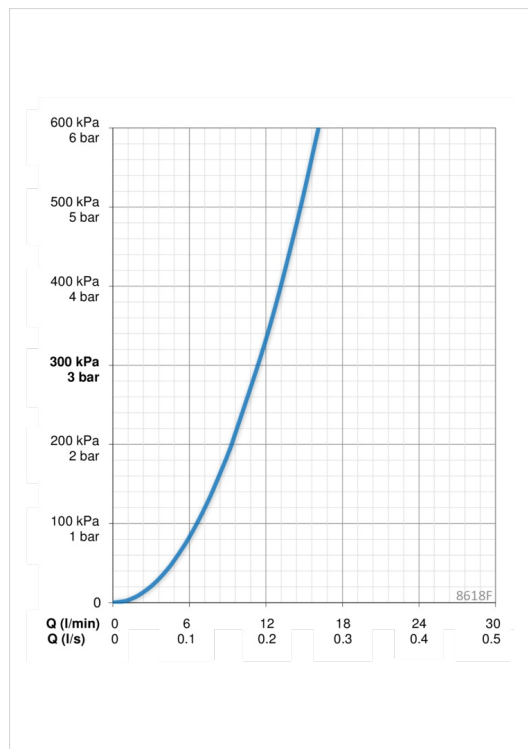

EAN: 6414150059674

www.oras.com/en/products/oras/product/8618F

Bidet faucet with ball-joint aerator. The faucet includes a rapid pop-up waste.

Design: Wiel Arets

F = with flexible pipes

- Bathroom
- Single-lever
- Deck mounted
- Chrome
- Fixed spout
- Adjustable flow angle
- Single operating lever/handle, Hot/Cold symbols
- Push pop-up waste without draw-rod
- Flexible inlet pipes

Technical data

Flow properties

Flow-rate at 300 kPa	0.19 l/s
Pressure loss with flow (0.1 l/s)	90 kPa

Technical properties

Hot water supply	max. +80°C
Working pressure	50 - 1000 kPa

Regulations

EN standard	EN 817
Noise class	I (ISO 3822) Oras lab.

Spare parts

SP8618

Name	Code
01 Cartridge	158890
02 Tightening nut	158726
03 Covering cap	859103V
04 Handle	600065V
05 Fixing plates with nuts	158697
06 Aerator with ball joint, M24x1/M24x1	232511
07 Aerator, M24 x 1 STD HC A	232211
08 Fixing screw (10 pcs), M6x55	158727/10