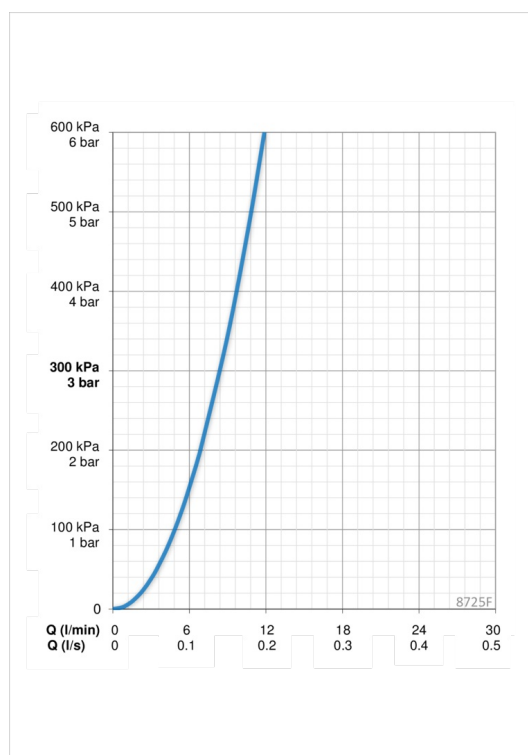

Regulations

EMC Directive	CE 2004/108/EY
EN standard	EN 15091
Noise class	I (ISO 3822) Oras lab.
Protection class	IP 44