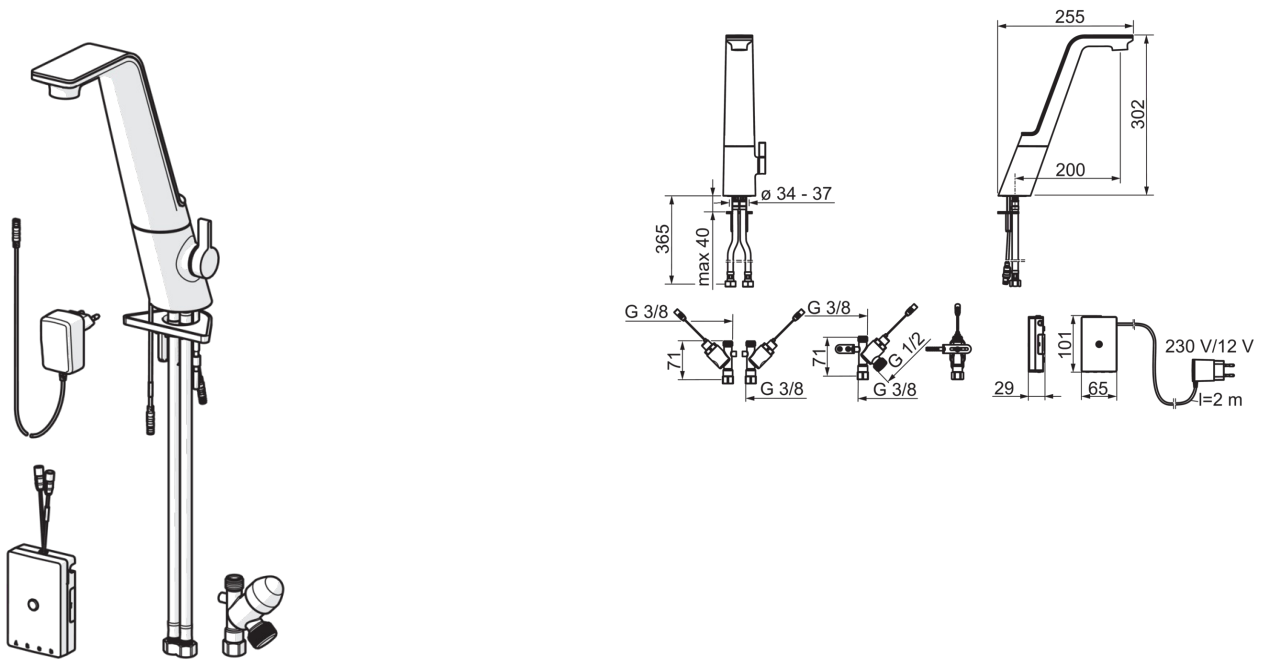

Spare parts