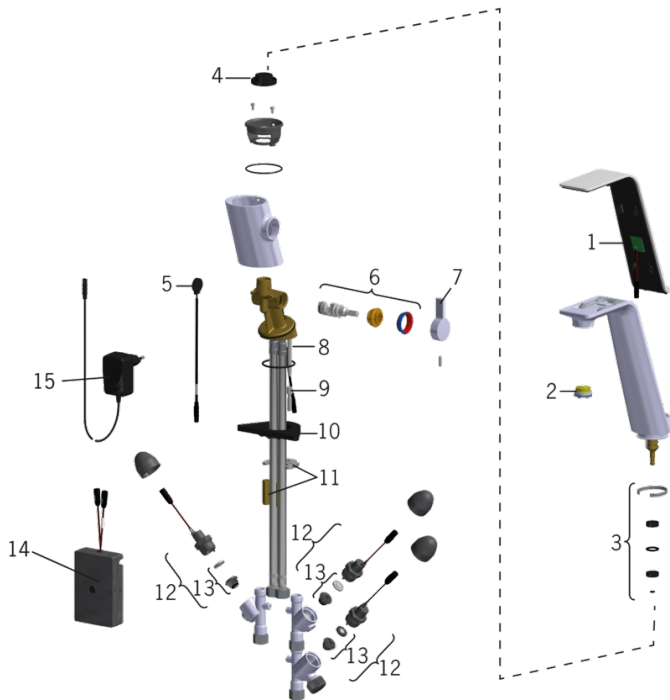

EAN: 6414150075544

www.oras.com/en/products/oras/product/8725F

Kitchen faucet with swivel spout and aerator and a smart dishwasher valve. Faucet is opened by pressing gently on top of it, after which the faucet is open for 6 s. (Factory setting) By pressing on top of the faucet for one second, the faucet stays open for one minute. By pressing on top of the faucet for 4 seconds, the faucet goes into cleaning mode and remains closed for 20 seconds. Easy to use temperature control handle which operates also as a flow controller. The faucet can also be opened from the temperature control handle to obtain either hot or cold water. In this case, it closes automatically after five minutes, unless it is manually closed before that. The smart dishwasher valve automatically closes the connection to the water inlet after three or twelve hours. Electrical connection with a plug transformer 230/12 V. Design by Rodrigo Torres.F = with flexible pipes

- Kitchen
- Tiptronic, Plug-in transformer
- Deck mounted
- Chrome/White
- Swivel spout
- utility shut-off valve with remote control
- Temperature control handle
- flexible inlet pipe(s)
- Adjustable settings via magnetic key

Software settings

Automatic flush	off (off/12/24/48/72 h)
Automatic flush period	30 s (10 s - 600 s)
Dishwasher valve open period	4 h / 12 h
Max. flow period	6 s (4-60 s) / 60 s (30-600 s)
Max. flow period (manual function)	5 min (1 min - 25 min)

Spare parts

SP8725F

	Code
01	601792V
02	601287V
03	601751V
04	601749V
05	601790V
06	601752V
07	601753V
08	158747/10
09	158893
10	158825
11	158697
12	601884V-F
13	601512V
14	602292V
15	199500