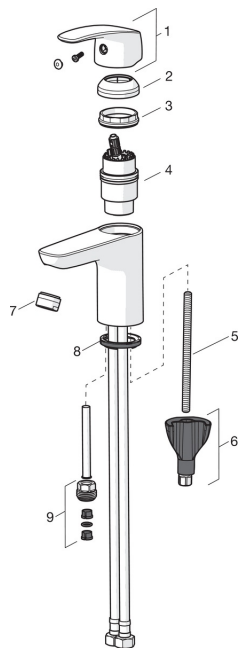

## Spare parts

### SP1012F-104

	Name	Code
01	Lever Chrome	602502V
02	Covering cap Chrome	1000664V
03	Tightening nut	158726
04	Cartridge, Green building	600979V
05	Fixing screw, M8x1, L=130	1000780V
06	Fixing set	602610V
07	Aerator, M24x1, -104	601434V
08	Bottom seal	1002371V
09	Nipple	159684