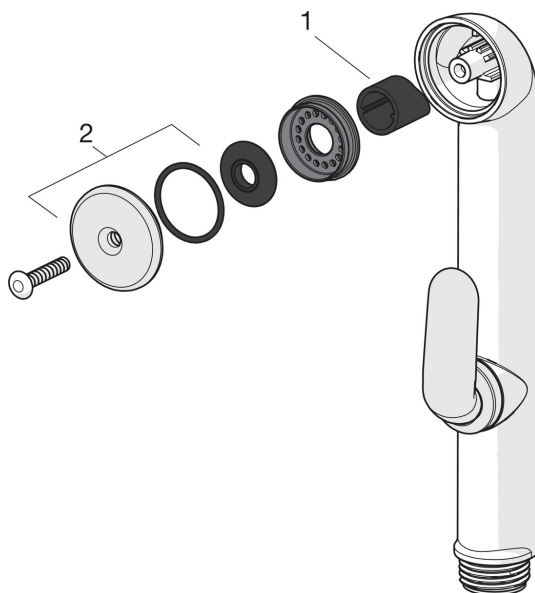

Spare parts

SP1012F

	Name	Code
01	Lever Chrome	602502V
02	Covering cap Chrome	1000664V
03	Tightening nut	158726
04	Cartridge	158890
04	Cartridge, Green building	600979V
05	Fixing screw, M8x1, L=130	1000780V
06	Fixing set	602610V
07	Aerator, M24x1 STD HC A Chrome	232211
07	Aerator, M24x1, -105	601166V
07	Aerator, M24x1, -104	601434V
08	Bottom seal	1002371V
09	Nipple	159684

Spare parts

SP0035

	Name	Code
01	Shutter sealing (10 pcs)	249302/10
02	Strainer with O-rings	249690