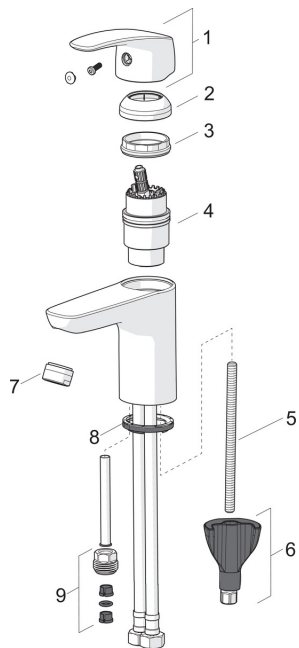

Spare parts

SP1012F

	Name	Code
01	Lever Chrome	602502V
02	Covering cap Chrome	1000664V
03	Tightening nut	158726
04	Cartridge	158890
04	Cartridge, Green building	600979V
05	Fixing screw, M8x1, L=130	1000780V
06	Fixing set	602610V
07	Aerator, M24x1 STD HC A Chrome	232211
07	Aerator, M24x1, -105	601166V
07	Aerator, M24x1, -104	601434V
08	Bottom seal	1002371V
09	Nipple	159684

Spare parts

SP0035

	Name	Code
01	Shutter sealing (10 pcs)	249302/10
02	Strainer with O-rings	249690