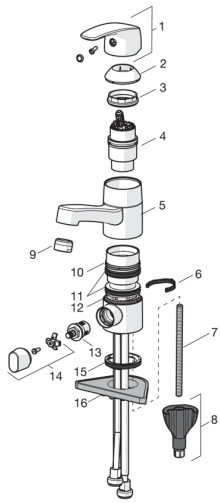

EAN: 6414150078774

www.oras.com/en/products/oras/product/1014

Spare parts

SP1014

	Name	Code
01	Lever Chrome	602502V
02	Covering cap Chrome	602589V
03	Tightening nut	158726
04	Cartridge	158890
05	Spout, L=132	602520V
06	Spout overturning stopper, 120°	1001406/10
06	Spout overturning stopper, 40°- 80°	1002207/10
07	Fixing screw, M8x1, L=130	1000780V
08	Fixing set	602610V
09	Aerator, M24 x 1 STD HC A Chrome	232211
10	Bearing ring	601097/10
11	X-sealing set	158735
12	Bearing ring	159423/10
13	Headpart, G1/2	602600V
14	Handle for washing machine valve Chrome	602587V
15	Bottom seal	1001405V
15	Bottom seal	1002371V
16	Supporting plate, 100x60mm	158825

Spare parts

SP0035

	Name	Code
01	Shutter sealing (10 pcs)	249302/10
02	Strainer with O-rings	249690