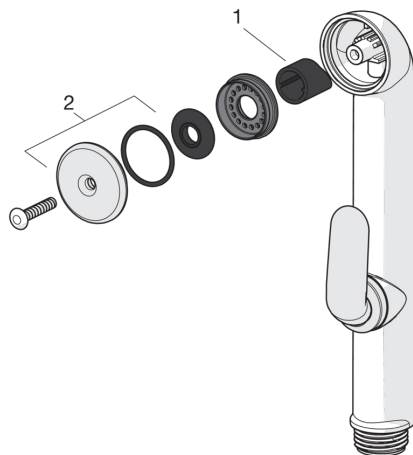

EAN: 6414150078774

www.oras.com/en/products/oras/product/1014

Spare parts

SP1014

	Name	Code
01	Lever Chrome	602502V
02	Covering cap Chrome	602589V
03	Tightening nut	158726
04	Cartridge	158890
05	Spout, L=132	602520V
06	Spout overturning stopper, 120°	1001406/10
06	Spout overturning stopper, 40°- 80°	1002207/10
07	Fixing screw, M8x1, L=130	1000780V
08	Fixing set	602610V
09	Aerator, M24 x 1 STD HC A Chrome	232211
10	Bearing ring	601097/10
11	X-sealing set	158735
12	Bearing ring	159423/10
13	Headpart, G1/2	602600V
14	Handle for washing machine valve Chrome	602587V
15	Bottom seal	1001405V
15	Bottom seal	1002371V
16	Supporting plate, 100x60mm	158825

Spare parts

SP0035

	Name	Code
01	Shutter sealing (10 pcs)	249302/10
02	Strainer with O-rings	249690