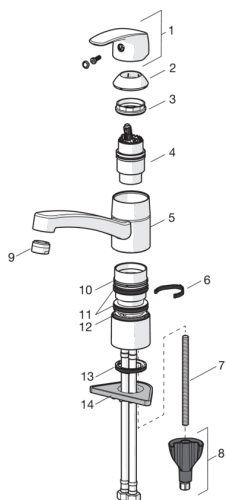

EAN: 6414150078811

www.oras.com/en/products/oras/product/1030F

Spare parts

SP1030F

	Name	Code
01	Lever Chrome	602502V
02	Covering cap Chrome	602589V
03	Tightening nut	158726
04	Cartridge	158890
05	Spout, L=210 Chrome	602517V
06	Spout overturning stopper, 40°- 80°	1002207/10
06	Spout overturning stopper, 120°	1001406/10
07	Fixing screw, M8x1, L=130	1000780V
08	Fixing set	602610V
09	Aerator, M24x1 STD HC B Chrome	232210
10	Bearing ring	601097/10
11	X-sealing set	158735
12	Bearing ring	159423/10
13	Bottom seal	1002371V
14	Supporting plate, 100x60mm	158825