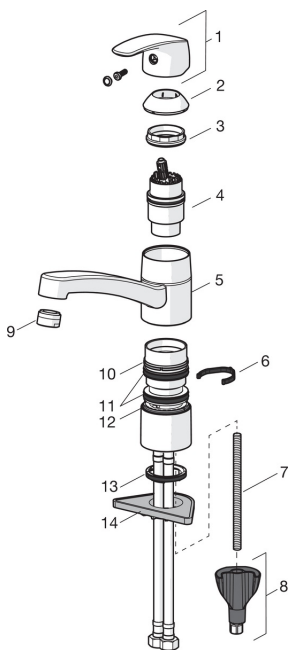

Spare parts

SP1030F

	Name	Code
01	Lever Chrome	602502V
02	Covering cap Chrome	602589V
03	Tightening nut	158726
04	Cartridge	158890
04	Cartridge, Green building	600979V
05	Spout, L=210 Chrome	1005585V
06	Spout overturning stopper, 40°-80°	1002207/10
06	Spout overturning stopper, 120°	1001406/10
07	Fixing screw, M8x1, L=130	1000780V
08	Fixing set	602610V
09	Aerator, M24x1, -105	601166V
09	Aerator, M24x1 STD HC B Chrome	232210
09	Aerator, M24x1, -104	601434V
10	Bearing ring	601097/10
11	X-sealing set	158735
12	Bearing ring	159423/10
13	Bottom seal	1002371V
14	Supporting plate, 100x60mm	158825