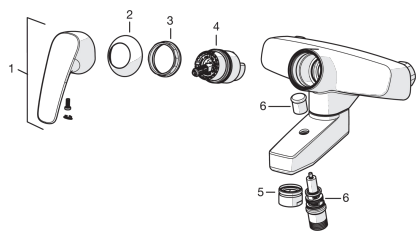

EAN: 6414150078439

www.oras.com/en/products/oras/product/1072

Spare parts

SP1072

	Name	Code
01	Lever Chrome	602502V
02	Covering cap Chrome	1000785V
03	Tightening nut	158726
04	Cartridge	158890
05	Aerator, M28x1 Chrome	232213
06	Diverter	601988V