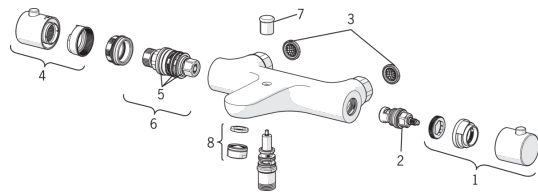

# 1340U Oras Safira - Bath and shower faucet

EAN: 6414150073267

[www.oras.com/en/products/oras/product/1340U](http://www.oras.com/en/products/oras/product/1340U)

## Spare parts

### SP1340U

	<b>Name</b>	<b>Code</b>
01	Flow control handle Chrome	602061V
02	Headpart Chrome	109898
03	Filter sealing, G3/4	178375V
04	Temperature control handle Chrome	602062V
05	O-ring kit	178796V
06	Thermostatic cartridge	178780V
07	Diverter Chrome	602103V
08	Aerator, M24x1 D Chrome	602104V