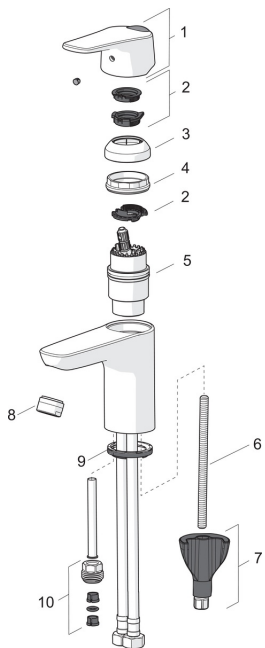

Spare parts

SP1812FG

	Name	Code
01	Lever Chrome	1000935V
02	Limiter	1004821V
03	Covering cap Chrome	1000664V
04	Tightening nut	158726
05	Cartridge	158890
06	Fixing screw, M8x1, L=130	1000780V
07	Fixing set	602610V
08	Aerator, M24 x 1 STD HC A Chrome	232211
09	Bottom seal	1002371V
10	Nipple	159684

Spare parts

SP0035

	Name	Code
01	Shutter sealing (10 pcs)	249302/10
02	Strainer with O-rings	249690