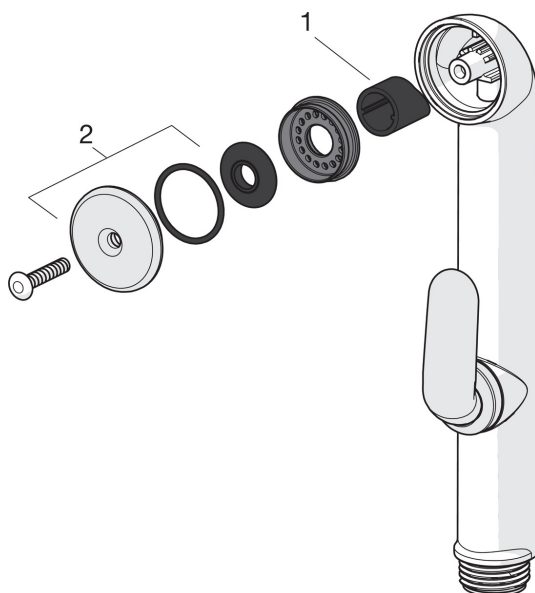

Spare parts

SP1812FG

	Name	Code
01	Lever Chrome	1000935V
02	Limiter	1004821V
03	Covering cap Chrome	1000664V
04	Tightening nut	158726
05	Cartridge	158890
06	Fixing screw, M8x1, L=130	1000780V
07	Fixing set	602610V
08	Aerator, M24 x 1 STD HC A Chrome	232211
09	Bottom seal	1002371V
10	Nipple	159684

Spare parts

SP0035

	Name	Code
01	Shutter sealing (10 pcs)	249302/10
02	Strainer with O-rings	249690