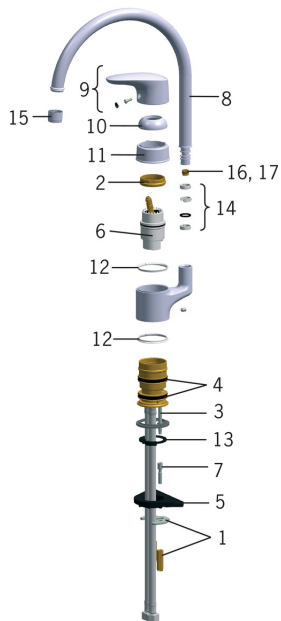

EAN: 6414150060519

[www.oras.com/en/products/oras/product/1838F](http://www.oras.com/en/products/oras/product/1838F)

## Spare parts

### SP1838F

	Name	Code
01	Fixing plates with nuts	158697
02	Tightening nut	158726
03	Fixing screw (10 pcs), M6x65	158747/10
04	X-sealing set	158735
05	Supporting plate, 100x60mm	158825
06	Cartridge	158890
07	Extension screw kit, M6 Chrome	158893
08	Spout Chrome	159695V
09	Lever Chrome	159319V
10	Flow limiting cap Chrome	159347V
11	Covering cap, threaded Chrome	159348V
12	Bearing ring	159423/10
13	Bottom seal	159434
14	Sealing kit	159499
15	Aerator, M22x1 Chrome	232201
16	Spout overturning stopper, 120°	159670/10
17	Spout overturning stopper, 60°/0°	159667/10
17	Spout overturning stopper, 60°/0°	159667V