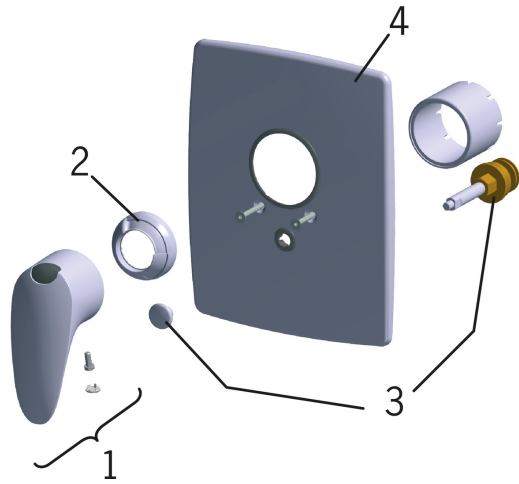

EAN: 4007536246090

www.oras.com/en/products/oras/product/1888

Spare parts

SP1888

	Name	Code
01	Lever Chrome	159319V
02	Limiting cup Chrome	159346V
03	Diverter Chrome	209970
04	Cover plate, 200x160	159009V