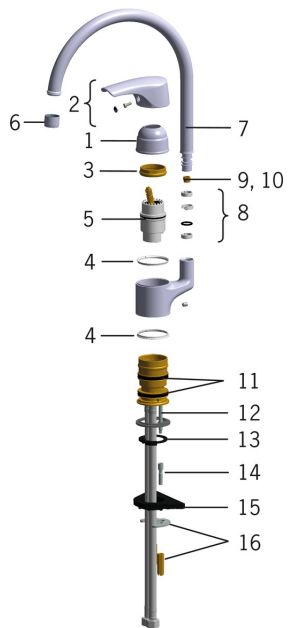

## Spare parts

### SP1938F

	Name	Code
01	Covering cap, 93- Chrome	158270
02	Lever, (2007-)	159260V
03	Tightening nut	158726
04	Bearing ring	159423/10
05	Cartridge	158890
06	Aerator, M22x1 Chrome	232201
07	Spout Chrome	159695V
08	Sealing kit	159499
09	Spout overturning stopper, 120°	159670/10
10	Spout overturning stopper, 60°/0°	159667/10
11	X-sealing set	158735
12	Fixing screw (10 pcs), M6x65	158747/10
13	Bottom seal	159434
14	Extension screw kit, M6 Chrome	158893
15	Supporting plate, 100x60mm	158825
16	Fixing plates with nuts	158697