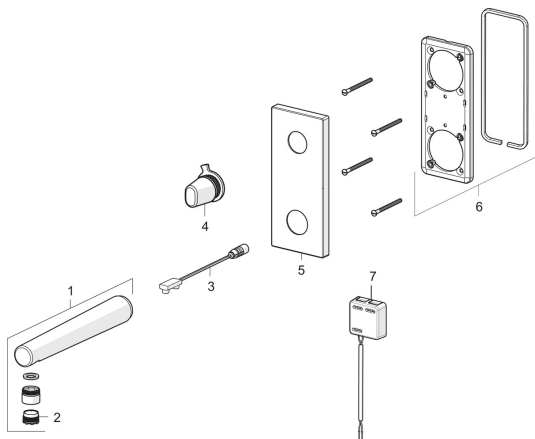

EAN: 6414150075476
static.oras.com/2207C

Spare parts

SP2207C

| | Name | Code |
|----|---|----------|
| 01 | Spout, (3007C) Chrome | 1002525V |
| 01 | Spout, (2207C) Chrome Discontinued | 602122V |
| 02 | Aerator, M18.5x1 Z | 600961V |
| 03 | Sensor, 6 V | 602034V |
| 04 | Temperature control handle Chrome Discontinued | 602343V |
| 05 | Cover plate Chrome Discontinued | 602344V |
| 06 | Cover plate holder | 602345V |
| 07 | Control unit, 12 V | 602214V |