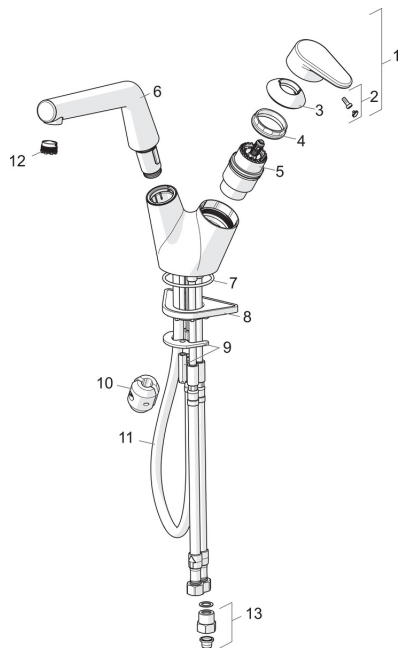

## Spare parts

### SP2220F

	Name	Code
01	Lever Chrome	601914V
02	Symbol plug	602069V
03	Covering cap Chrome	601961V
04	Tightening nut	158726
05	Cartridge	158890
06	Spout Chrome <span style="background-color: #cccccc; padding: 2px;">Discontinued</span>	1001472V
07	O-ring, 53.64x2.62, DN50	418347/10
08	Supporting plate, 100x60mm	158825
09	Fixing plate with a nut	159607V
10	Counterbalance	602342V
11	Shower hose, L=1500	600533V
12	Aerator, M18.5x1 Chrome	859338V
13	One-way valve with litter screen Chrome	198473/2