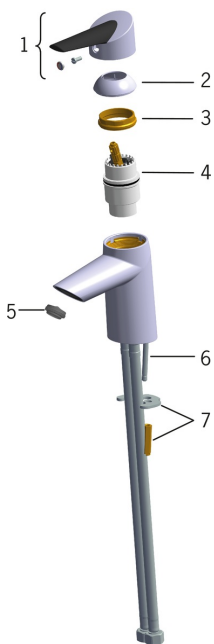

2710F Oras Optima - Washbasin faucet

EAN: 6414150069918
static.oras.com/2710F

Spare parts

SP2710F

	Name	Code
01	Lever	601319V
02	Covering cap Chrome	159053V
03	Tightening nut	158726
04	Cartridge	158890
05	Aerator, M24x1 STD HC A	601500V
06	Fixing screw (10 pcs), M6x55	158727/10
07	Fixing plates with nuts	158697