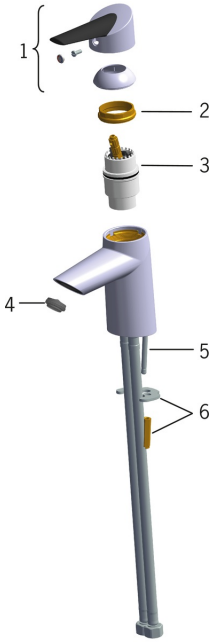

2710FG Oras Optima - Washbasin faucet

EAN: 6414150073113
static.oras.com/2710FG

Spare parts

SP2710FG

	Name	Code
01	Lever	601864V
02	Tightening nut	158726
03	Cartridge	158890
04	Aerator, M24x1 STD HC A	601500V
05	Fixing screw (10 pcs), M6x55	158727/10
06	Fixing plates with nuts	158697