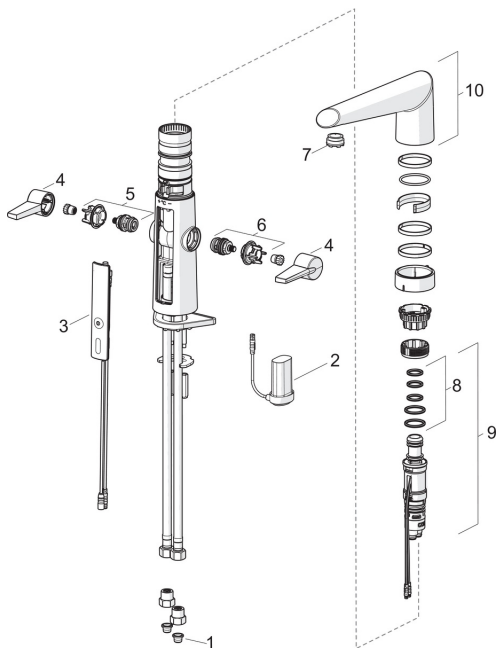

## Spare parts

### SP2720F

	Name	Code
01	Litter filters	199257/2
02	Battery casing	600617V
03	User interface, 2720F	601227V
04	Lever	601094/2
05	Headpart for hot water	601092V
06	Headpart for cold water	601091V
07	Aerator and key, M24x1 STD CC S	601287V
08	Sealing kit	601072V
09	Temperature regulator, 2720F, 2725F	601106V
10	Spout Chrome	601103V