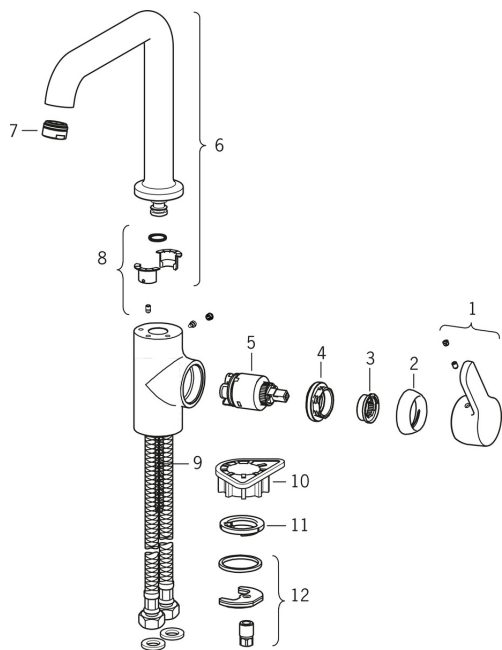

## Spare parts

### SP2938F

	Name	Code
01	Lever Chrome <b>Discontinued</b>	602157V
02	Covering cap Chrome	601967V
03	Temperature adjustment limiter	601973V
04	Tightening nut, M40x1, SW30	601968V
05	Cartridge, 3.5 Classic	601969V
06	High spout Chrome <b>Discontinued</b>	602160V
07	Aerator, M24x1	602064V
08	Sealing kit	602159V
09	Fixing screw, M8x1, L=140	601970V
10	Supporting plate, 100x60mm	158825
11	Bottom seal	1002371V
12	Fixing set	601985V